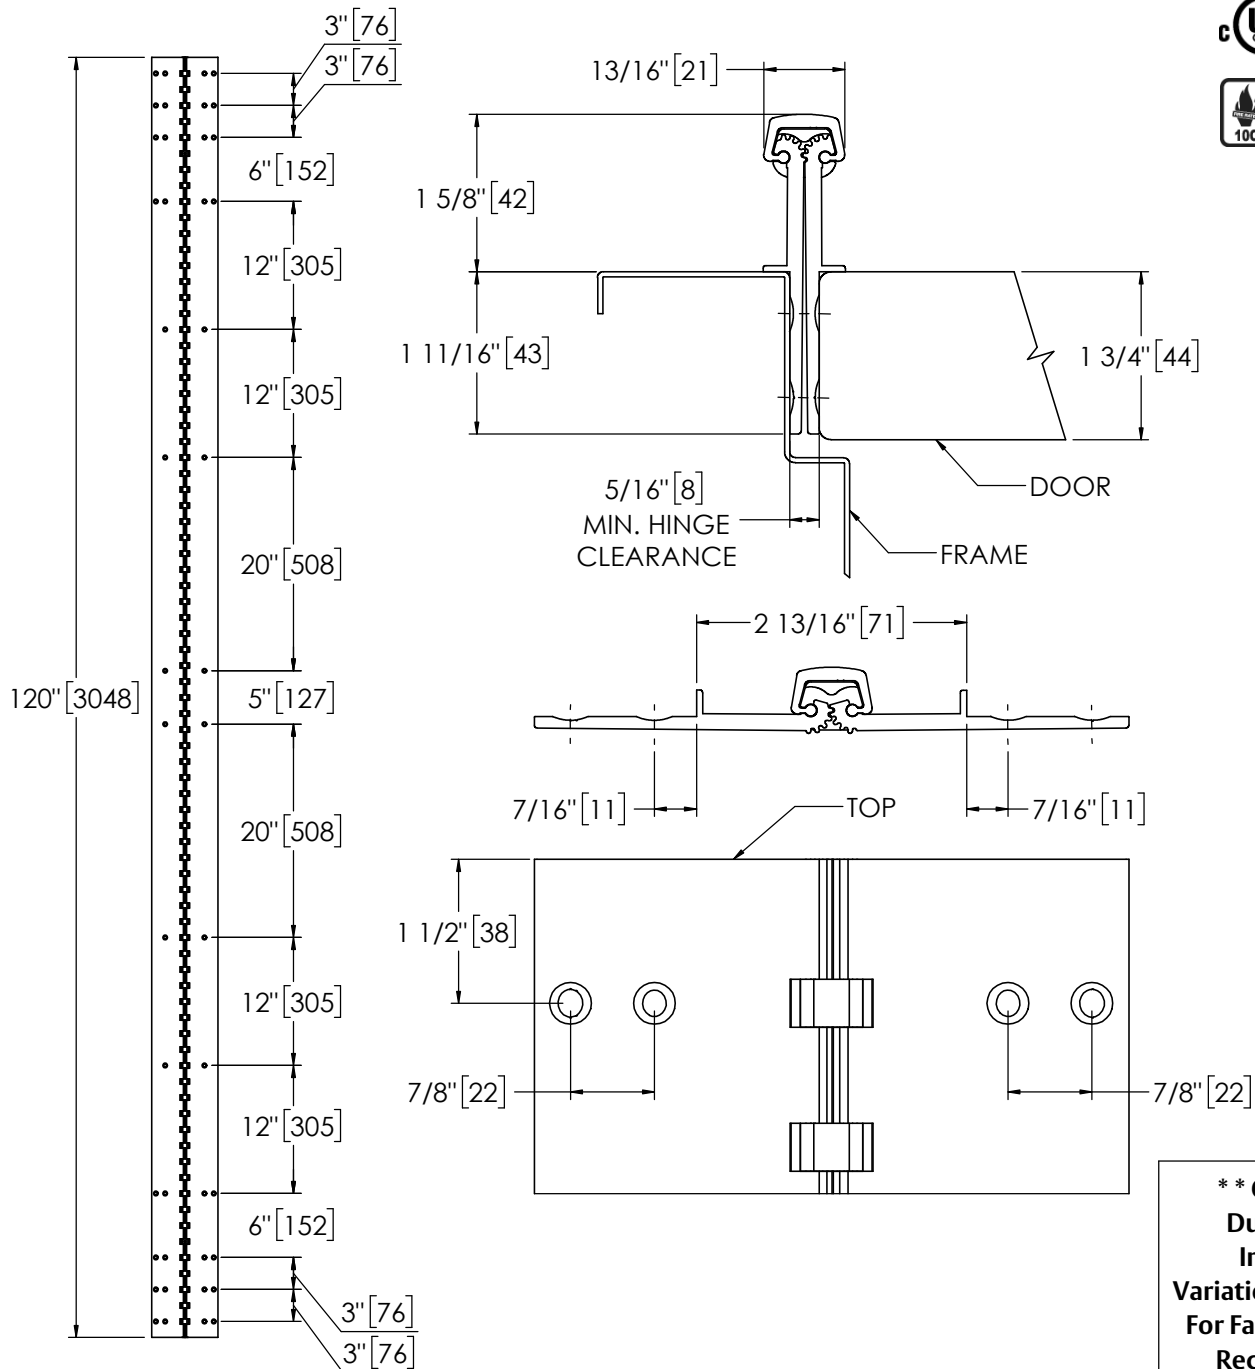

Architectural Door Accessories

ASSA ABLOY

Pemko 120" WIDE THROW FULL MORTISE - 1100 SERIES

The global leader in
door opening solutions

**** CAUTION ****
Due to Frame
Installation
Variations, Pre-drilling
For Fasteners IS NOT
Recommended