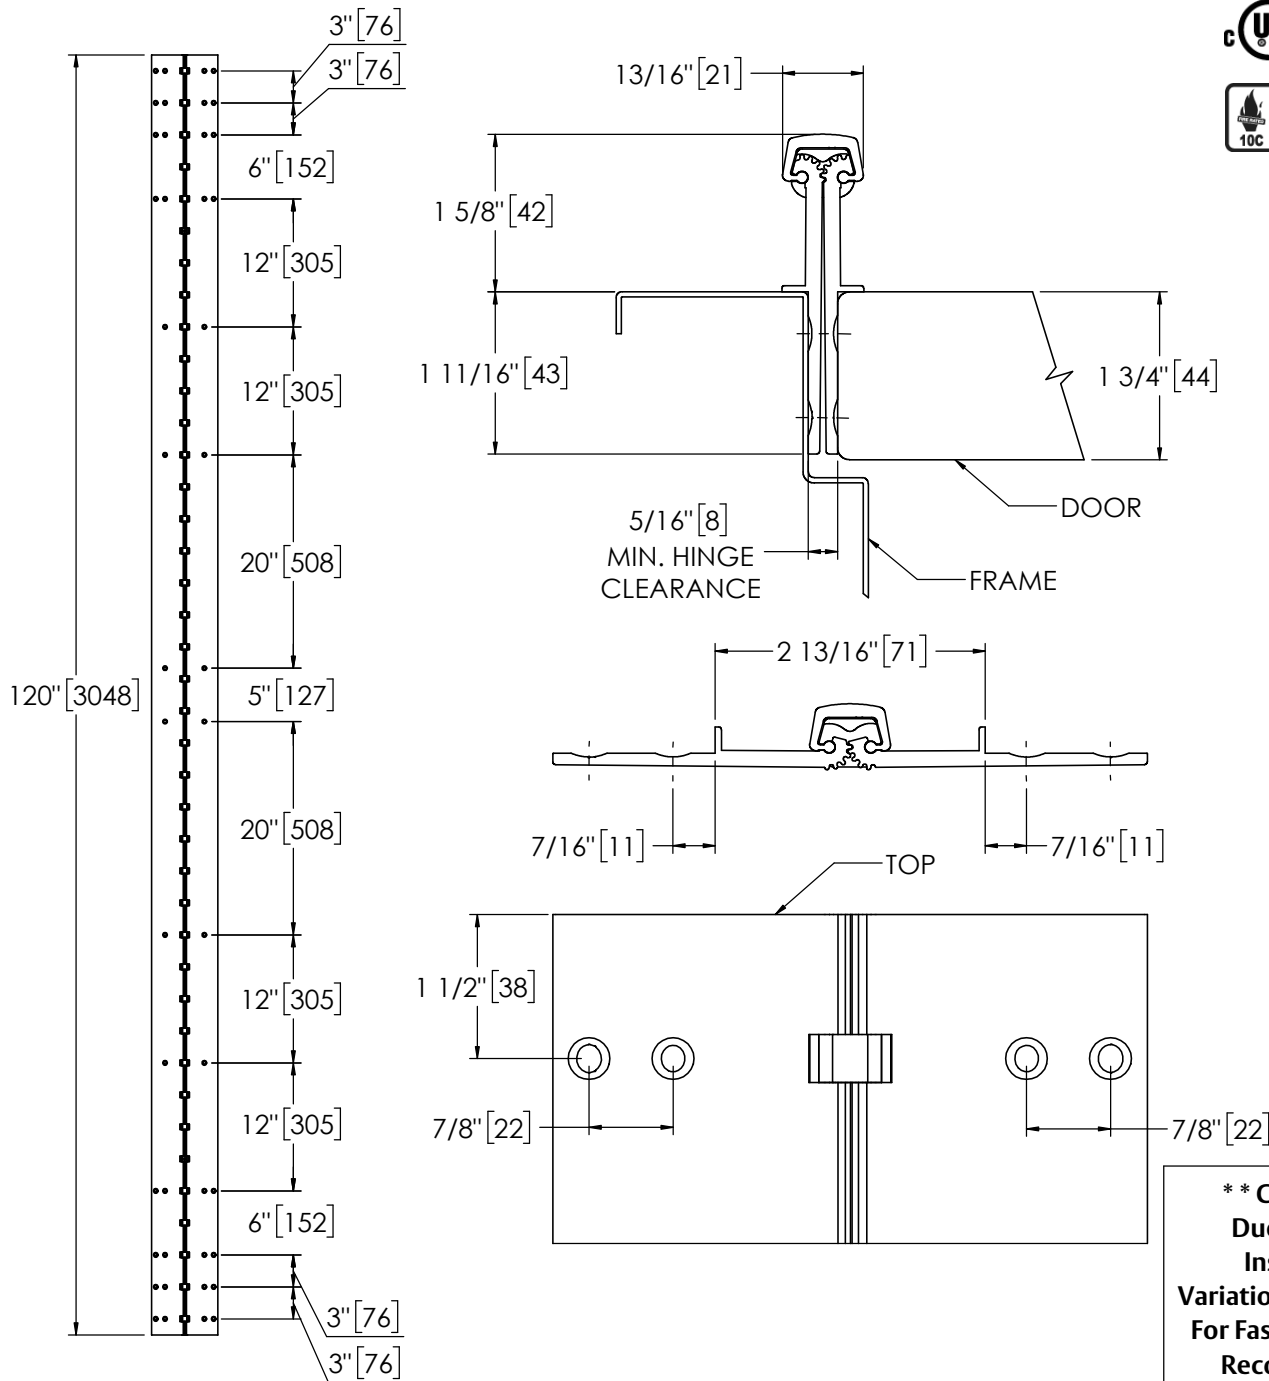

Architectural Door Accessories

ASSA ABLOY

Pemko 120" WIDE THROW FULL MORTISE HD

The global leader in
door opening solutions

USA:
Ventura, CA 93003
Phone: 800.283.9988

Memphis, TN 38141
Phone: 800.824.3018

Canada:
Vancouver, BC V2T6W3
Phone: 877.535.7888