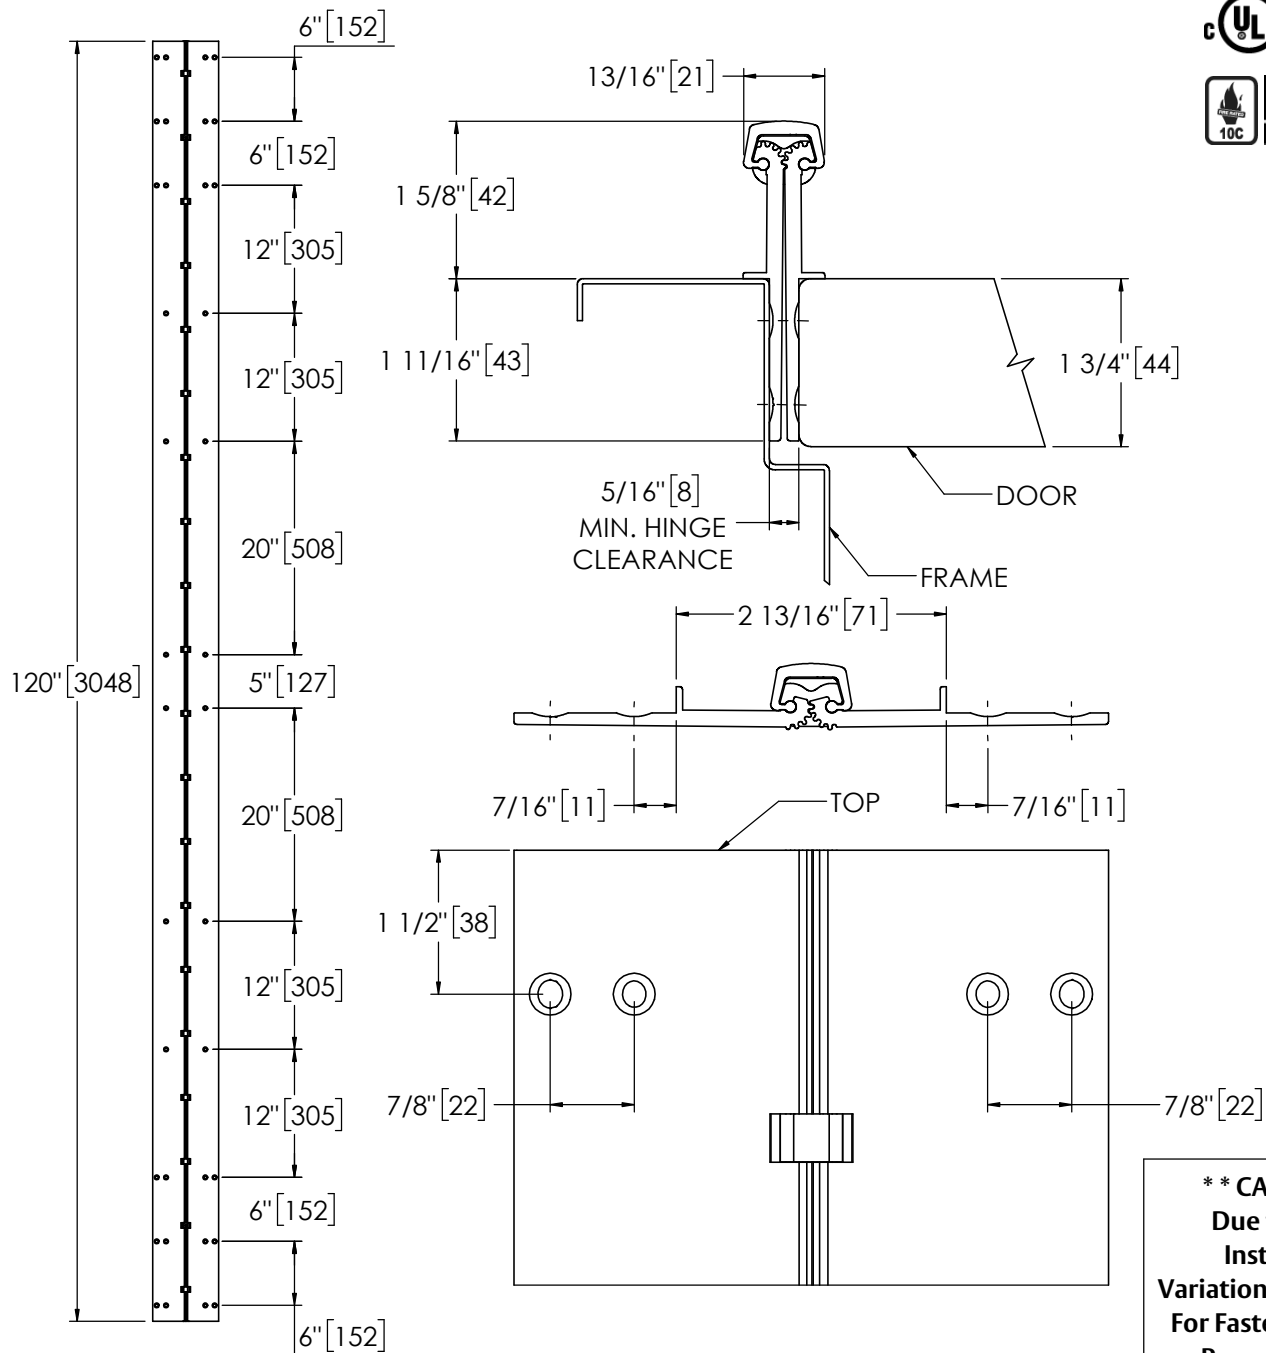

Architectural Door Accessories

ASSA ABLOY

Pemko 120" WIDE THROW FULL MORTISE

The global leader in
door opening solutions

USA:
Ventura, CA 93003
Phone: 800.283.9988

Memphis, TN 38141
Phone: 800.824.3018

Canada:
Vancouver, BC V2T6W3
Phone: 877.535.7888