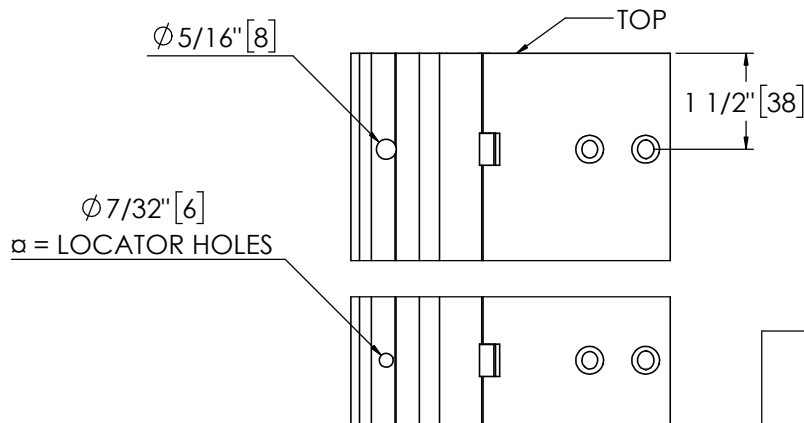

Architectural Door Accessories

ASSA ABLOY

Pemko 120" WIDE THROW HALF SURFACE HD

The global leader in
door opening solutions

**** CAUTION ****
Due to Frame
Installation
Variations, Pre-drilling
For Fasteners IS NOT
Recommended