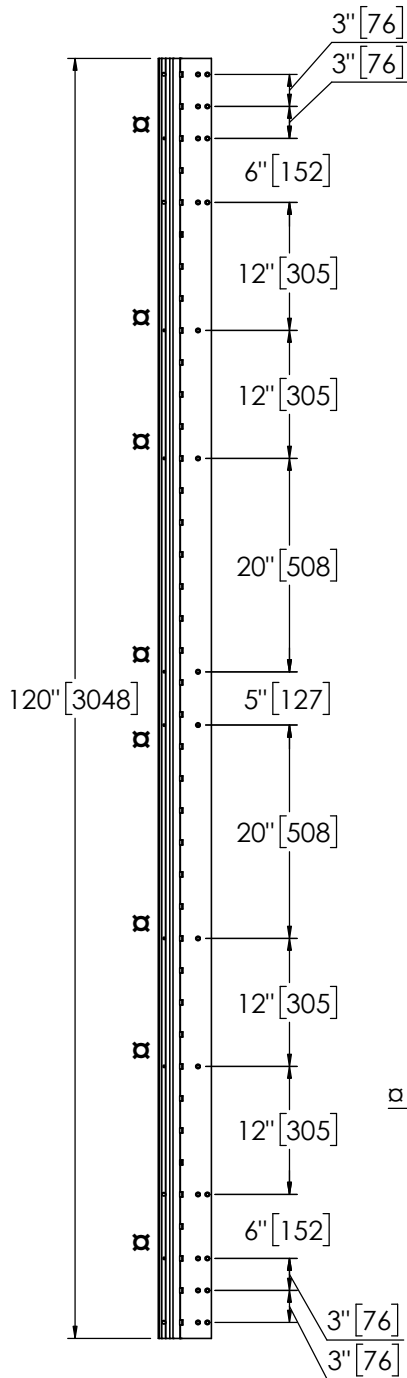

Architectural Door Accessories

ASSA ABLOY

Pemko 120" WIDE THROW HALF SURFACE HD

The global leader in
door opening solutions

**** CAUTION ****
Due to Frame
Installation
Variations, Pre-drilling
For Fasteners IS NOT
Recommended

USA:
Ventura, CA 93003
Phone: 800.283.9988

Memphis, TN 38141
Phone: 800.824.3018

Canada:
Vancouver, BC V2T6W3
Phone: 877.535.7888

Toronto, ON L4K4T9
Phone: 877.535.7888

T - 560 - WT_HS120HD
REV1 - 12/18