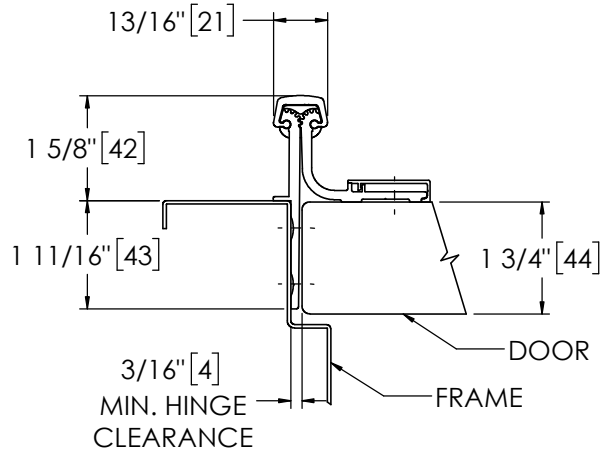

Architectural Door Accessories

ASSA ABLOY

Pemko 120" WIDE THROW HALF SURFACE HD

The global leader in
door opening solutions

**** CAUTION ****
Due to Frame
Installation
Variations, Pre-drilling
For Fasteners IS NOT
Recommended