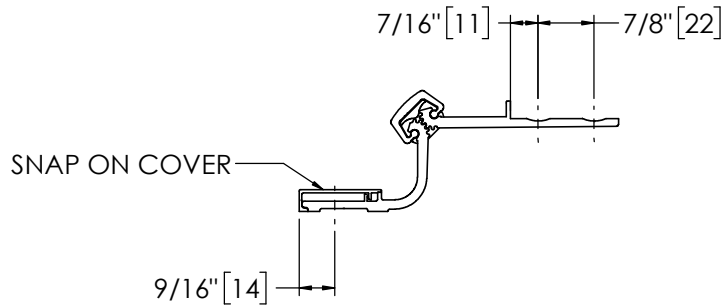

Architectural Door Accessories

ASSA ABLOY

Pemko 120" WIDE THROW HALF SURFACE HD

The global leader in
door opening solutions

**** CAUTION ****
Due to Frame
Installation
Variations, Pre-drilling
For Fasteners IS NOT
Recommended