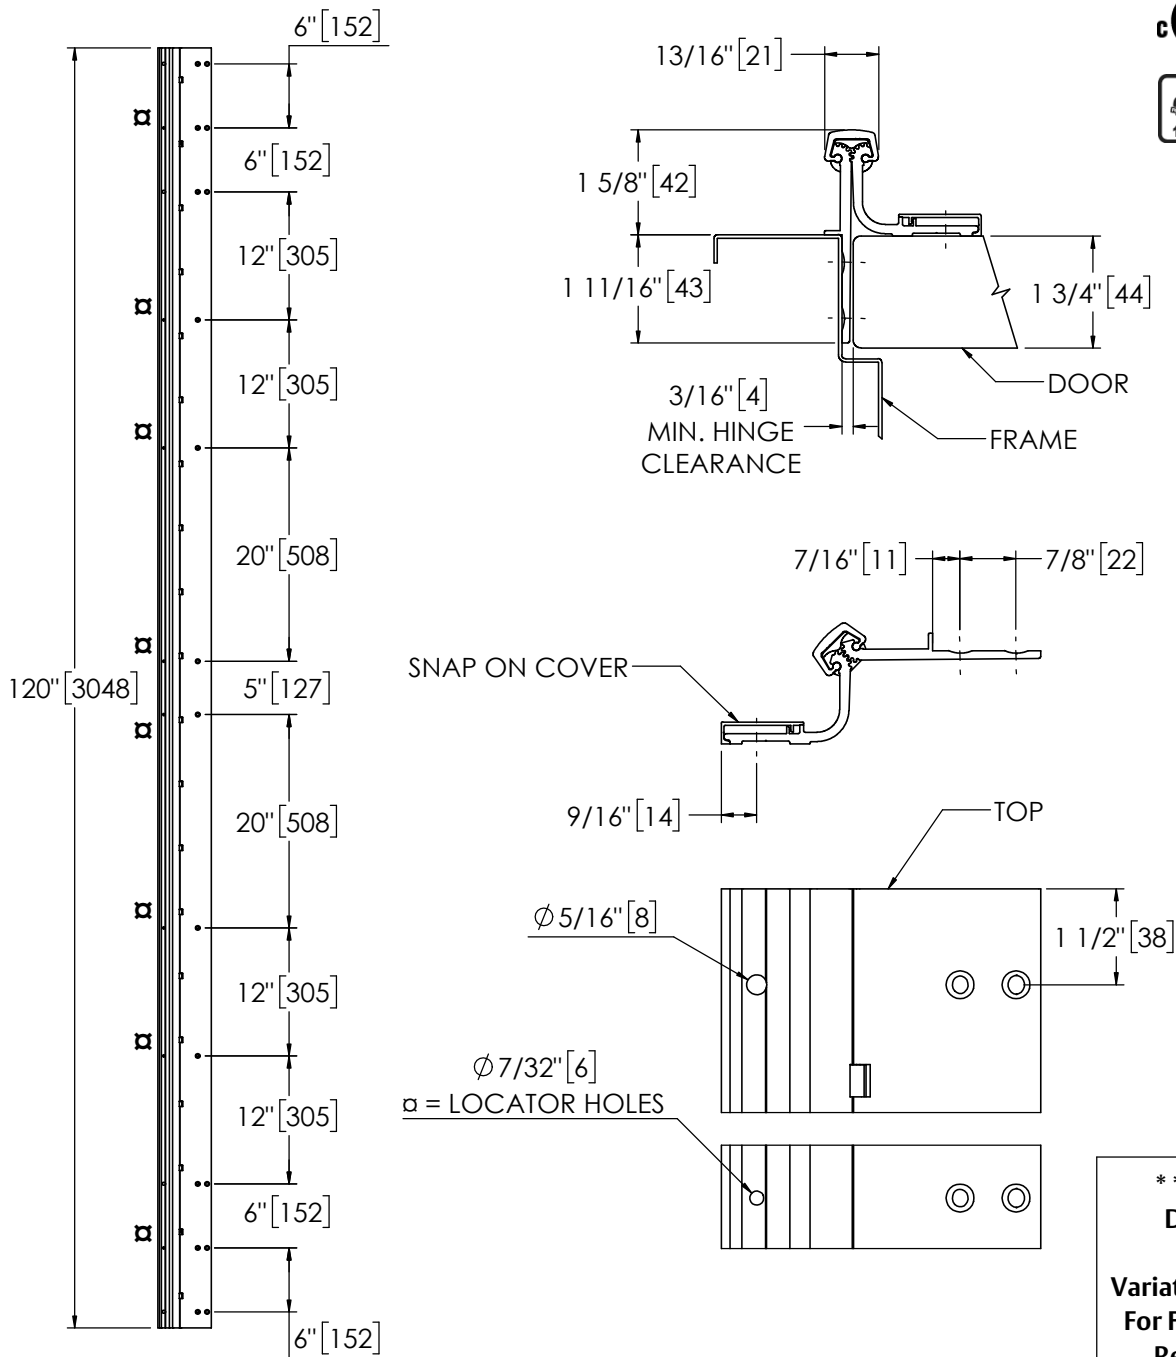

Architectural Door Accessories

ASSA ABLOY

Pemko 120" WIDE THROW HALF SURFACE

The global leader in
door opening solutions

**** CAUTION ****
Due to Frame
Installation
Variations, Pre-drilling
For Fasteners IS NOT
Recommended