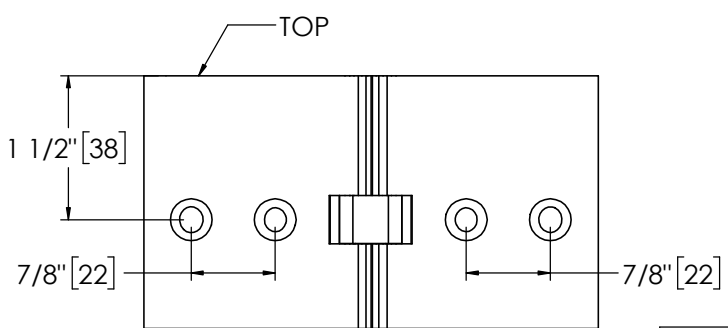

Architectural Door Accessories

ASSA ABLOY

Pemko 120" X-SERIES FULL MORTISE - 1100 SERIES

The global leader in
door opening solutions

** CAUTION **
Due to Frame
Installation
Variations, Pre-drilling
For Fasteners IS NOT
Recommended

USA:
Ventura, CA 93003
Phone: 800.283.9988

Memphis, TN 38141
Phone: 800.824.3018

Canada:
Vancouver, BC V2T6W3
Phone: 877.535.7888

Toronto, ON L4K4T9
Phone: 877.535.7888