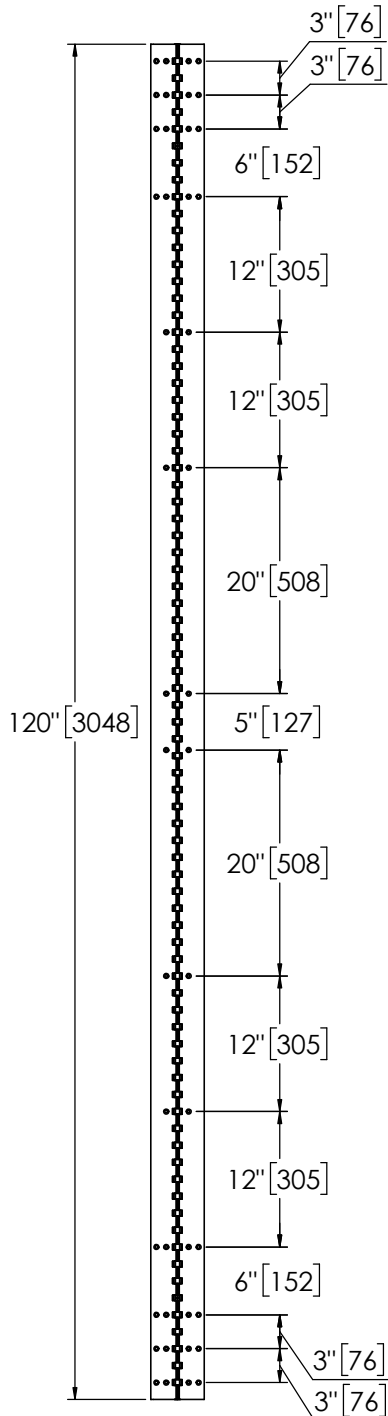

Architectural Door Accessories

ASSA ABLOY

Pemko 120" X-SERIES FULL MORTISE - 1100 SERIES

The global leader in
door opening solutions

** CAUTION **
Due to Frame
Installation
Variations, Pre-drilling
For Fasteners IS NOT
Recommended

USA:
Ventura, CA 93003
Phone: 800.283.9988

Memphis, TN 38141
Phone: 800.824.3018

Canada:
Vancouver, BC V2T6W3
Phone: 877.535.7888

Toronto, ON L4K4T9
Phone: 877.535.7888