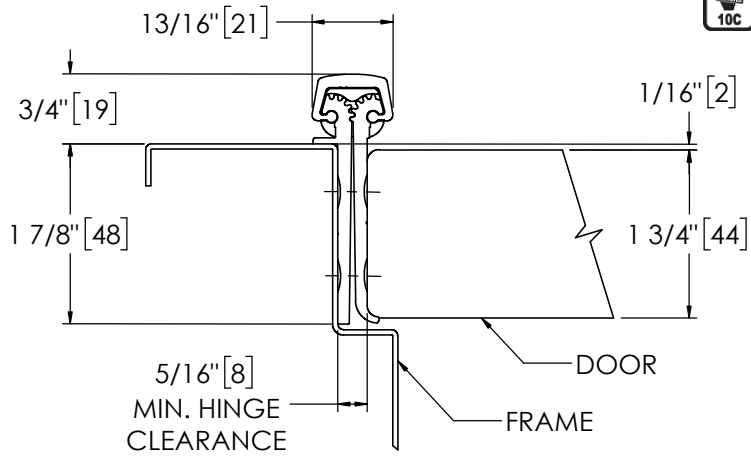

Architectural Door Accessories

ASSA ABLOY

Pemko 120" X-SERIES FULL MORTISE - 1100 SERIES

The global leader in
door opening solutions

** CAUTION **
Due to Frame
Installation
Variations, Pre-drilling
For Fasteners IS NOT
Recommended

USA:
Ventura, CA 93003
Phone: 800.283.9988

Memphis, TN 38141
Phone: 800.824.3018

Canada:
Vancouver, BC V2T6W3
Phone: 877.535.7888

Toronto, ON L4K4T9
Phone: 877.535.7888