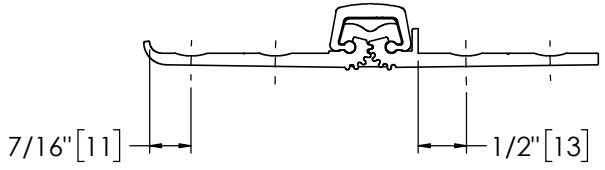

Architectural Door Accessories

ASSA ABLOY

Pemko 120" X-SERIES FULL MORTISE - 1100 SERIES

The global leader in
door opening solutions

** CAUTION **
Due to Frame
Installation
Variations, Pre-drilling
For Fasteners IS NOT
Recommended

USA:
Ventura, CA 93003
Phone: 800.283.9988

Memphis, TN 38141
Phone: 800.824.3018

Canada:
Vancouver, BC V2T6W3
Phone: 877.535.7888

Toronto, ON L4K4T9
Phone: 877.535.7888