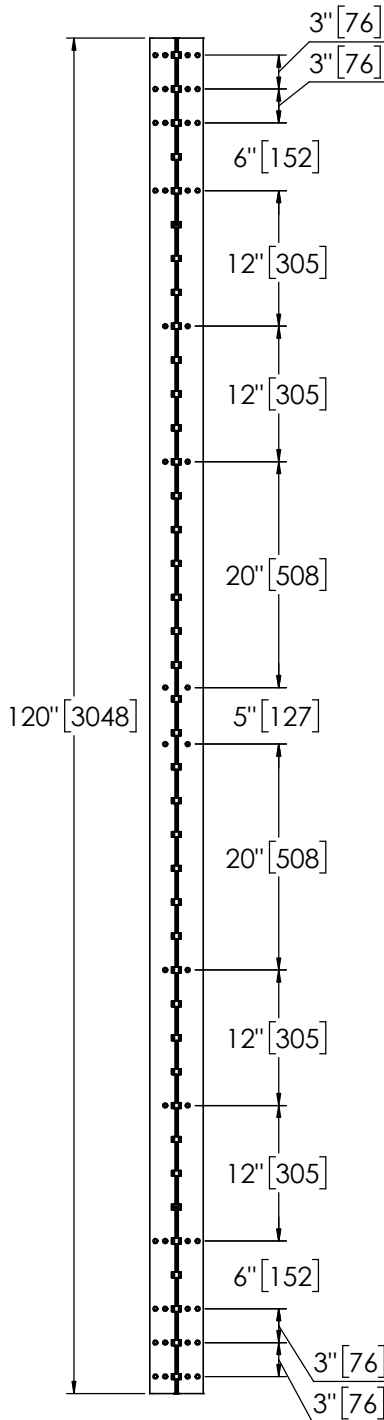

Architectural Door Accessories

ASSA ABLOY

Pemko 120" X-SERIES FULL MORTISE HD

The global leader in
door opening solutions

**** CAUTION ****
Due to Frame
Installation
Variations, Pre-drilling
For Fasteners IS NOT
Recommended