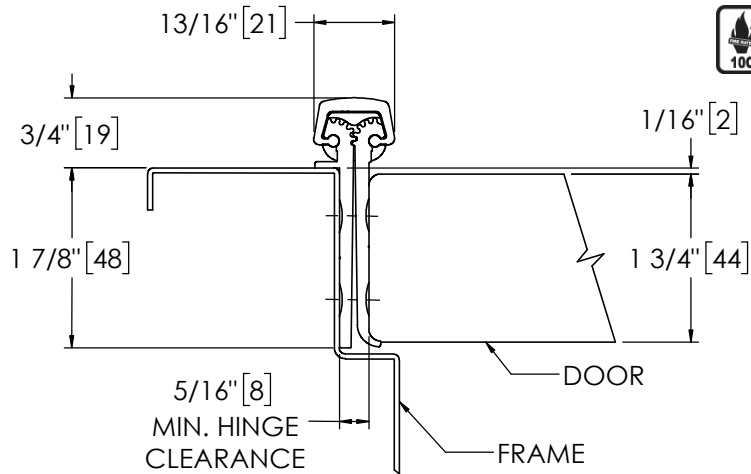

Architectural Door Accessories

ASSA ABLOY

Pemko 120" X-SERIES FULL MORTISE HD

The global leader in
door opening solutions

**** CAUTION ****
Due to Frame
Installation
Variations, Pre-drilling
For Fasteners IS NOT
Recommended