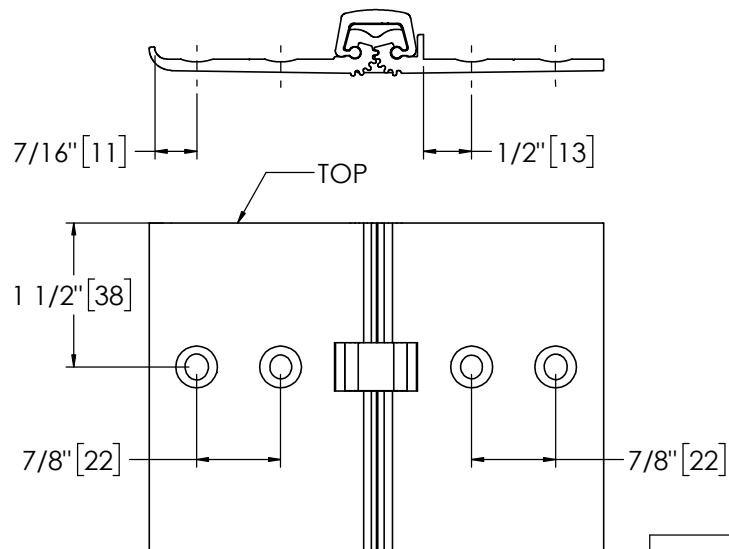

Architectural Door Accessories

ASSA ABLOY

Pemko 120" X-SERIES FULL MORTISE HD

The global leader in
door opening solutions

**** CAUTION ****
Due to Frame
Installation
Variations, Pre-drilling
For Fasteners IS NOT
Recommended