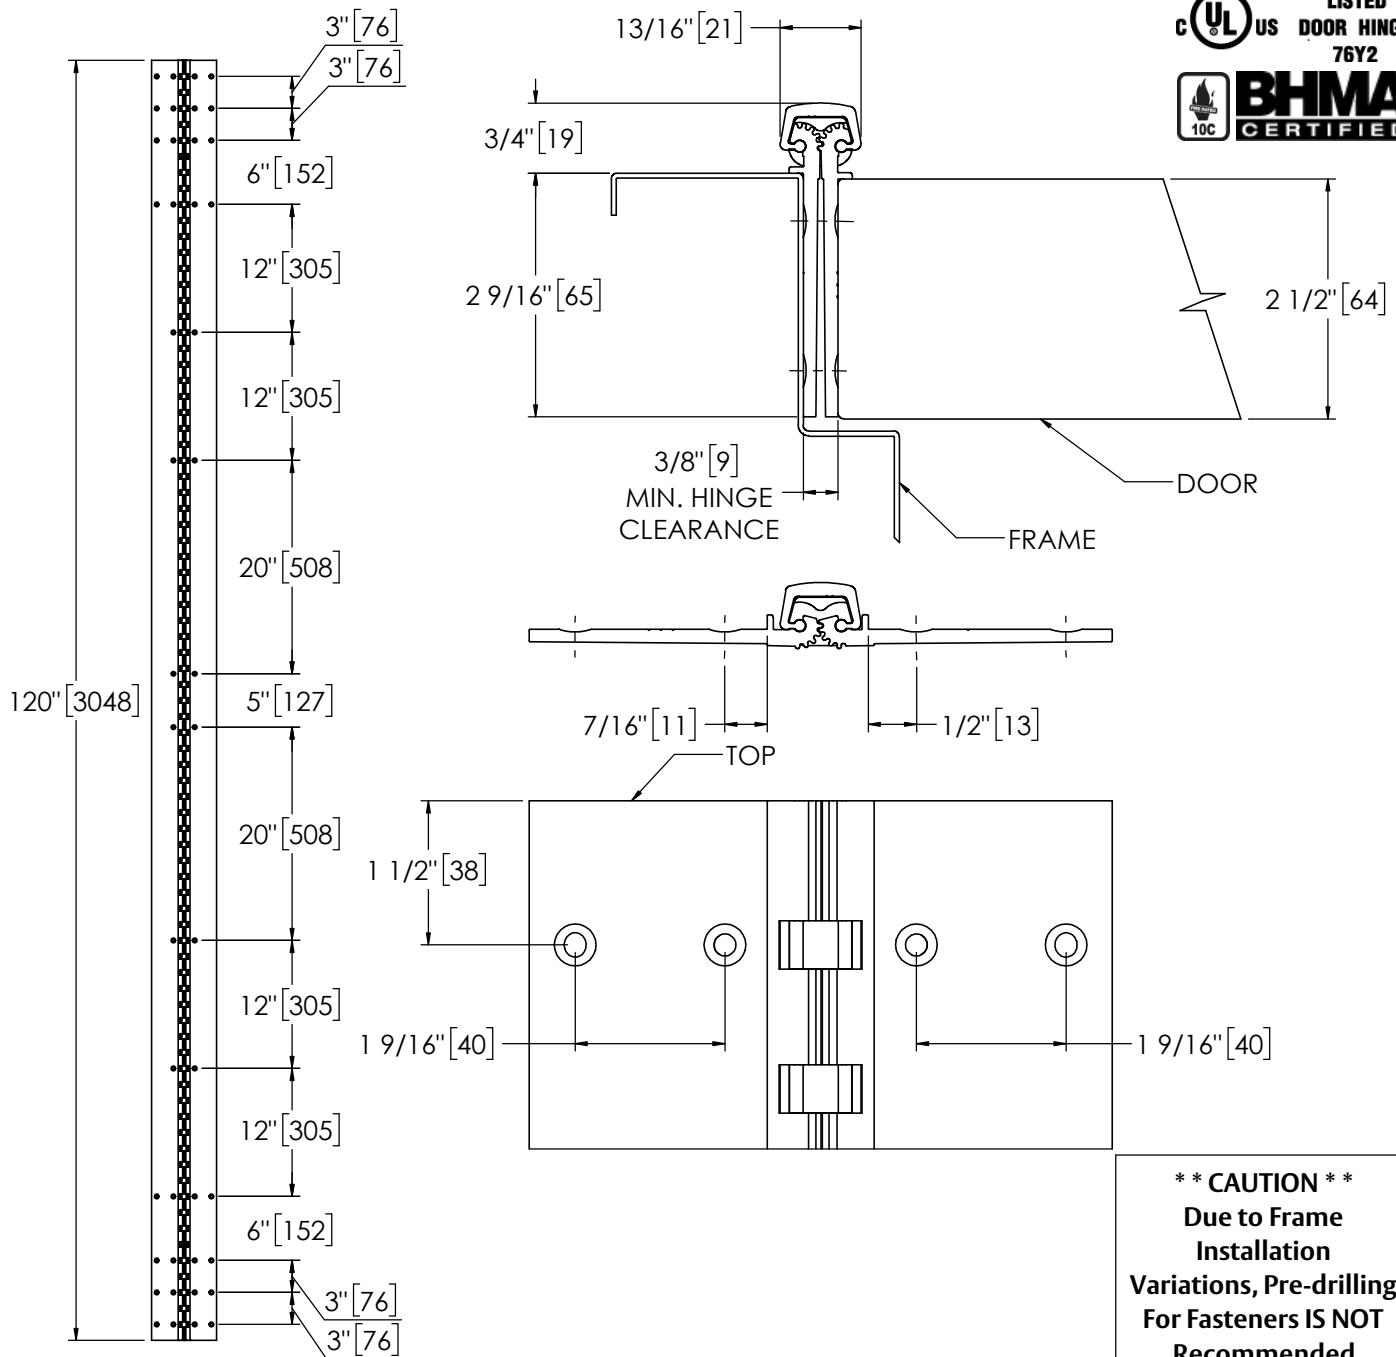

Architectural Door Accessories

ASSA ABLOY

Pemko 120" X-SERIES FULL MORTISE FOR 2-1/2" DOOR - 1100 DOOR

The global leader in
door opening solutions

USA:
Ventura, CA 93003
Phone: 800.283.9988

Memphis, TN 38141
Phone: 800.824.3018

Canada:
Vancouver, BC V2T6W3
Phone: 877.535.7888

Toronto, ON L4K4T9
Phone: 877.535.7888

T - 580 - X25M120-1100
REV1 - 10/18