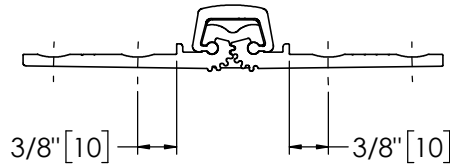

Architectural Door Accessories

ASSA ABLOY

Pemko 120" X-SERIES KAWNEER HD

The global leader in
door opening solutions

**** CAUTION ****
Due to Frame
Installation
Variations, Pre-drilling
For Fasteners IS NOT
Recommended