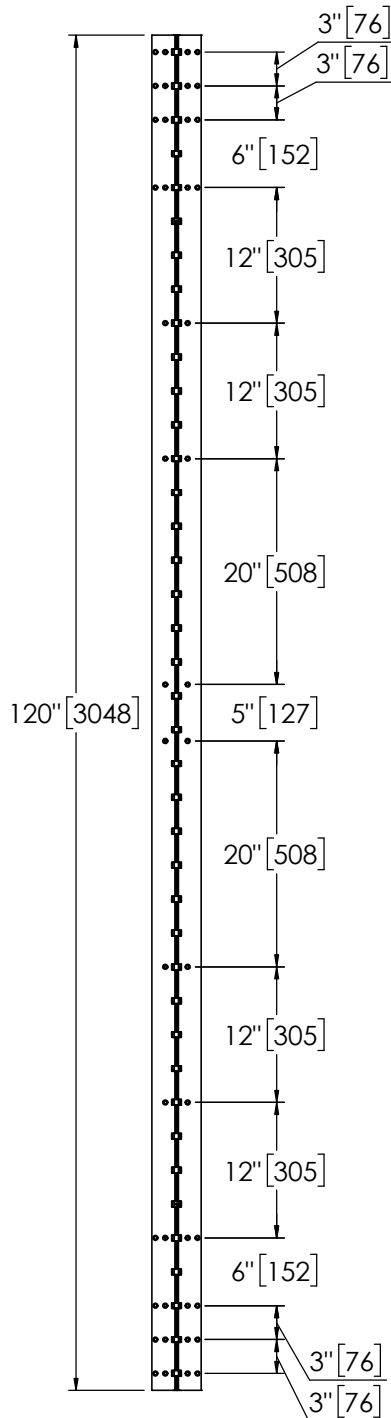

Architectural Door Accessories

ASSA ABLOY

Pemko 120" X-SERIES KAWNEER HD

The global leader in
door opening solutions

**** CAUTION ****
Due to Frame
Installation
Variations, Pre-drilling
For Fasteners IS NOT
Recommended

USA:
Ventura, CA 93003
Phone: 800.283.9988

Memphis, TN 38141
Phone: 800.824.3018

Canada:
Vancouver, BC V2T6W3
Phone: 877.535.7888

Toronto, ON L4K4T9
Phone: 877.535.7888
T - 656 - XK120HD
REV 1 - 02/18