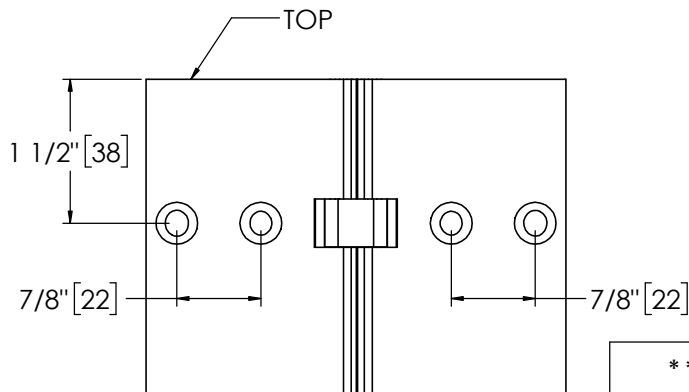

Architectural Door Accessories

ASSA ABLOY

Pemko 120" X-SERIES KAWNEER HD

The global leader in
door opening solutions

**** CAUTION ****
Due to Frame
Installation
Variations, Pre-drilling
For Fasteners IS NOT
Recommended