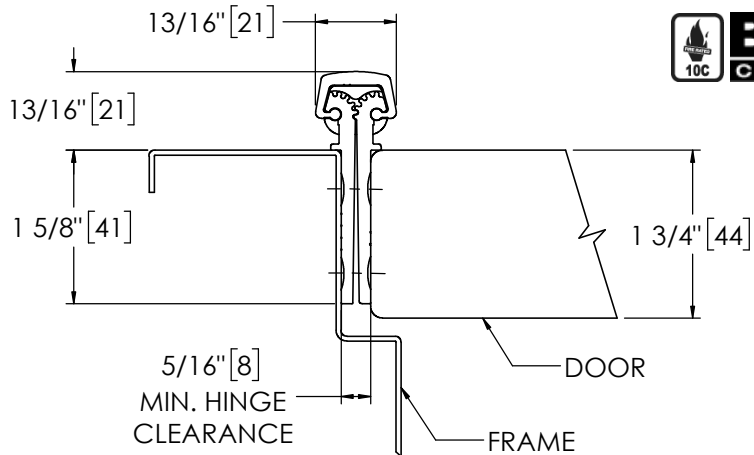

Architectural Door Accessories

ASSA ABLOY

Pemko 120" X-SERIES KAWNEER HD

The global leader in
door opening solutions

**** CAUTION ****
Due to Frame
Installation
Variations, Pre-drilling
For Fasteners IS NOT
Recommended