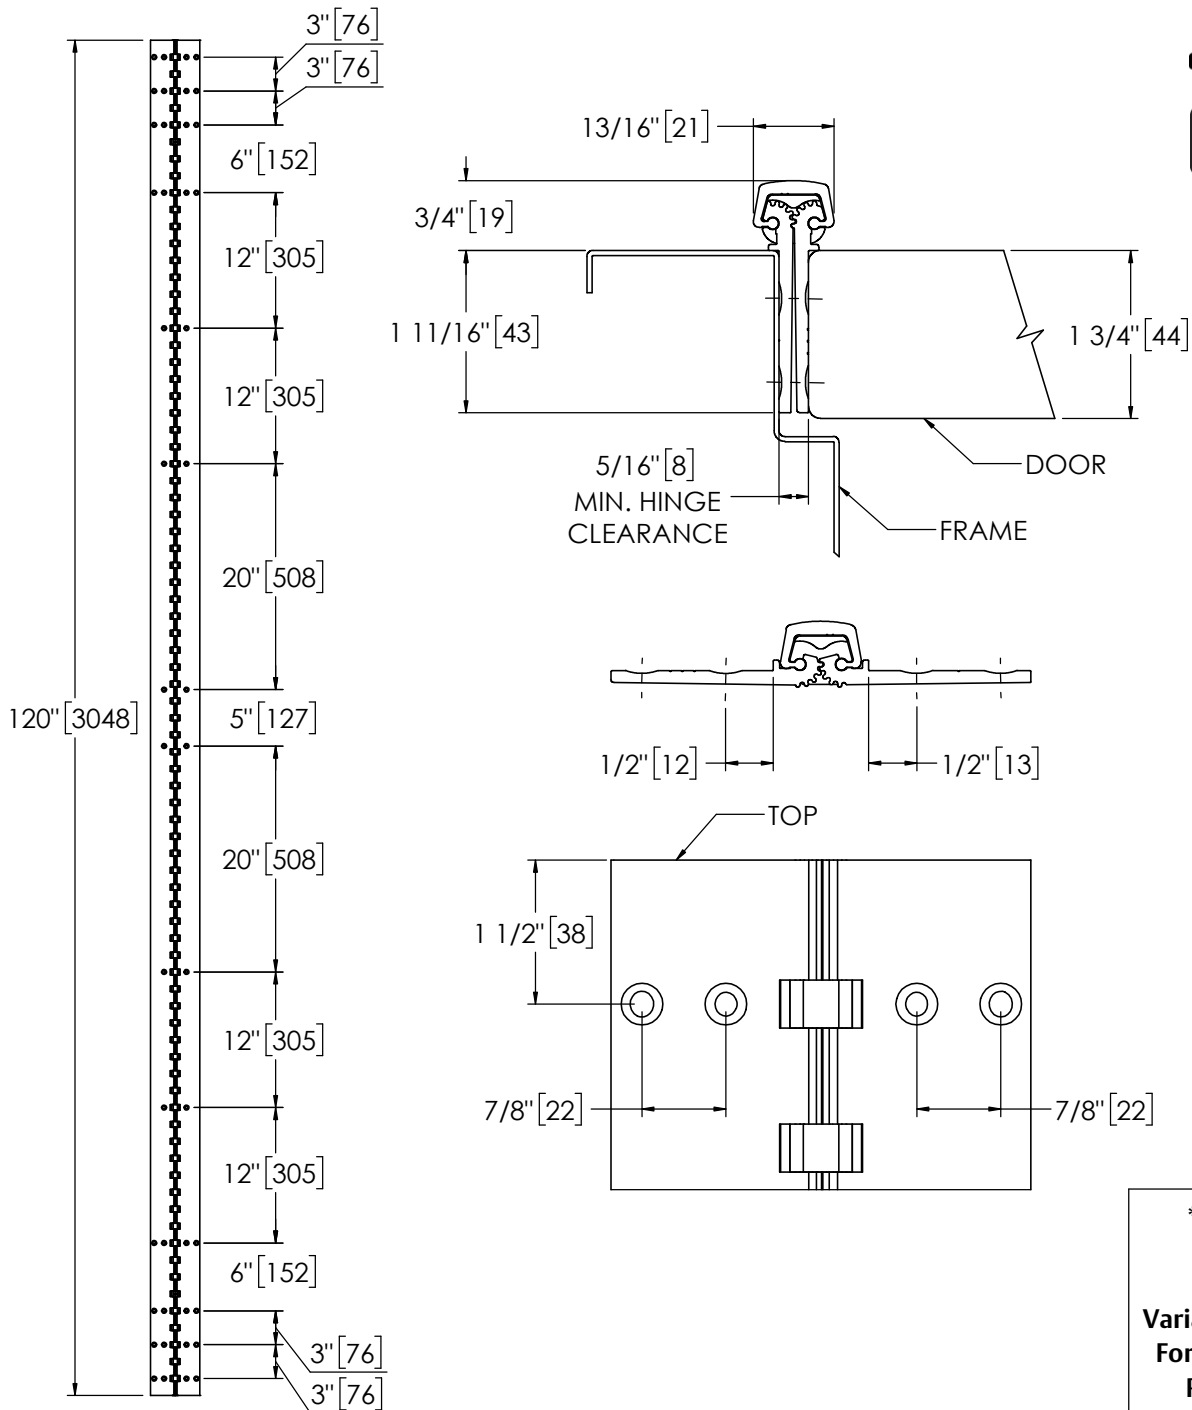

## Pemko 120" X-SERIES SHORT LEAF FLUSH - 1100 SERIES

The global leader in  
door opening solutions

**\*\* CAUTION \*\***  
Due to Frame  
Installation  
Variations, Pre-drilling  
For Fasteners IS NOT  
Recommended