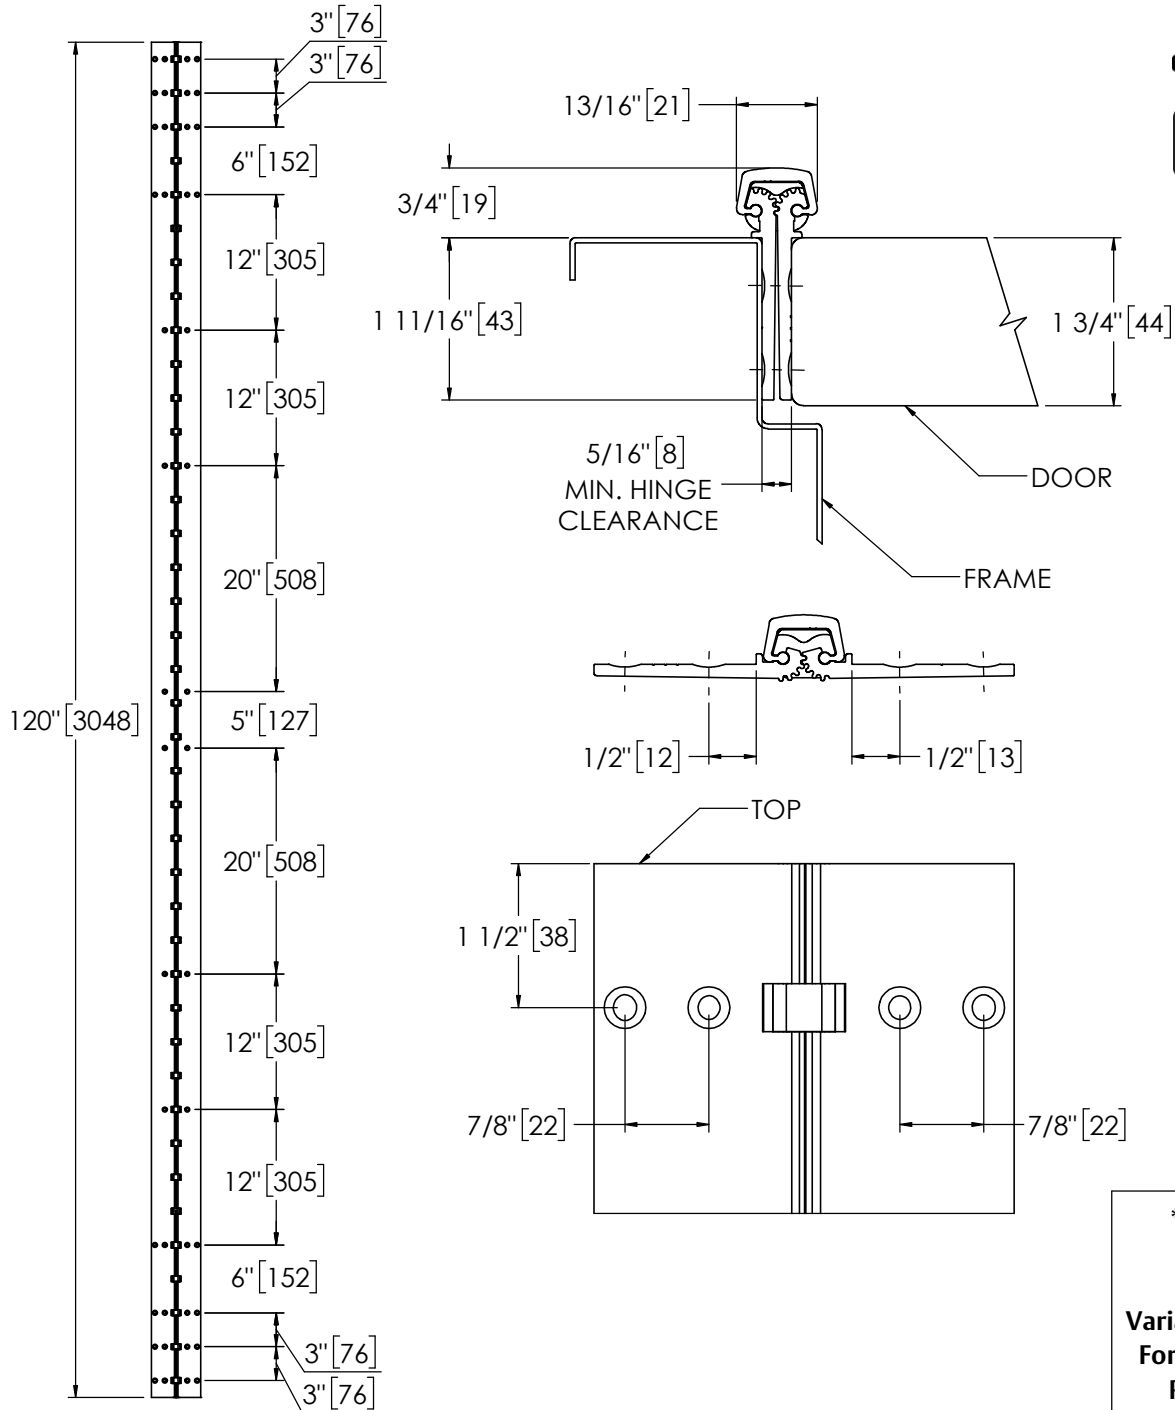

## Pemko 120" X-SERIES SHORT LEAF FLUSH HD

The global leader in  
door opening solutions

**\*\* CAUTION \*\***  
Due to Frame  
Installation  
Variations, Pre-drilling  
For Fasteners IS NOT  
Recommended