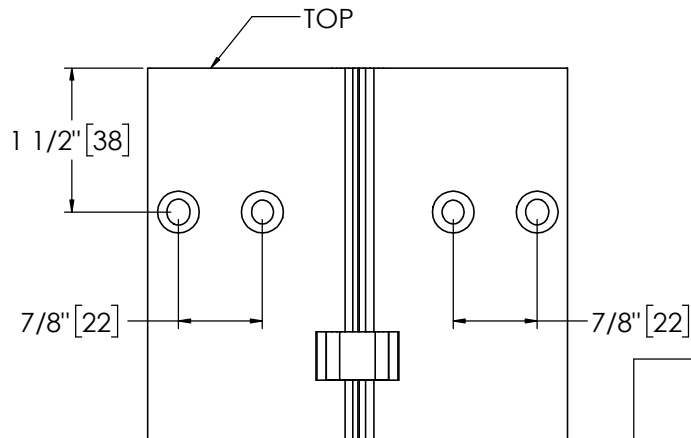

Architectural Door Accessories

ASSA ABLOY

Pemko 120" X-SERIES SHORT LEAF FLUSH

The global leader in
door opening solutions

**** CAUTION ****
Due to Frame
Installation
Variations, Pre-drilling
For Fasteners IS NOT
Recommended