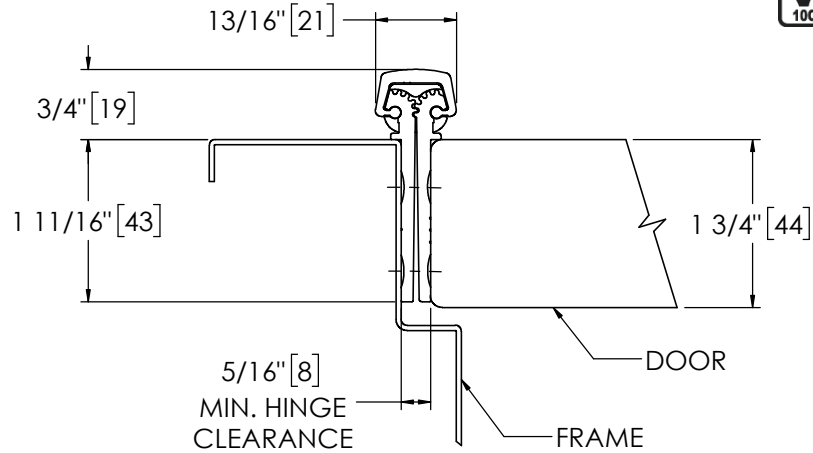

Architectural Door Accessories

ASSA ABLOY

Pemko 120" X-SERIES SHORT LEAF FLUSH

The global leader in
door opening solutions

**** CAUTION ****
Due to Frame
Installation
Variations, Pre-drilling
For Fasteners IS NOT
Recommended