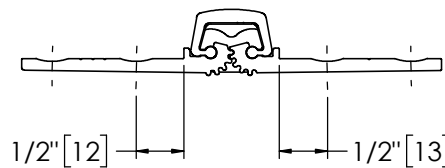

Architectural Door Accessories

ASSA ABLOY

Pemko 120" X-SERIES SHORT LEAF FLUSH

The global leader in
door opening solutions

**** CAUTION ****
Due to Frame
Installation
Variations, Pre-drilling
For Fasteners IS NOT
Recommended