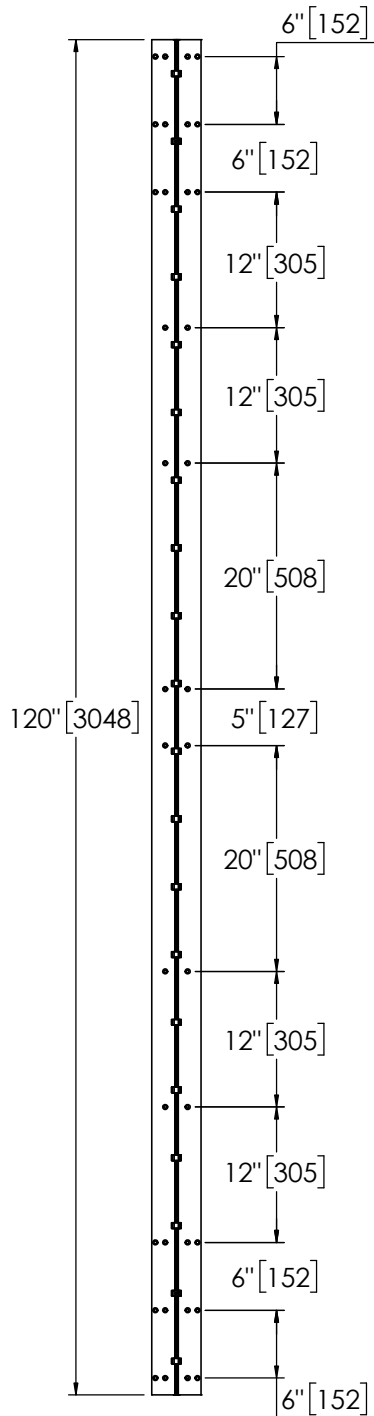

Architectural Door Accessories

ASSA ABLOY

Pemko 120" X-SERIES SHORT LEAF FLUSH

The global leader in
door opening solutions

**** CAUTION ****
Due to Frame
Installation
Variations, Pre-drilling
For Fasteners IS NOT
Recommended

USA:
Ventura, CA 93003
Phone: 800.283.9988

Memphis, TN 38141
Phone: 800.824.3018

Canada:
Vancouver, BC V2T6W3
Phone: 877.535.7888

Toronto, ON L4K4T9
Phone: 877.535.7888
T - 612 - XF120
REV 1 - 02/18