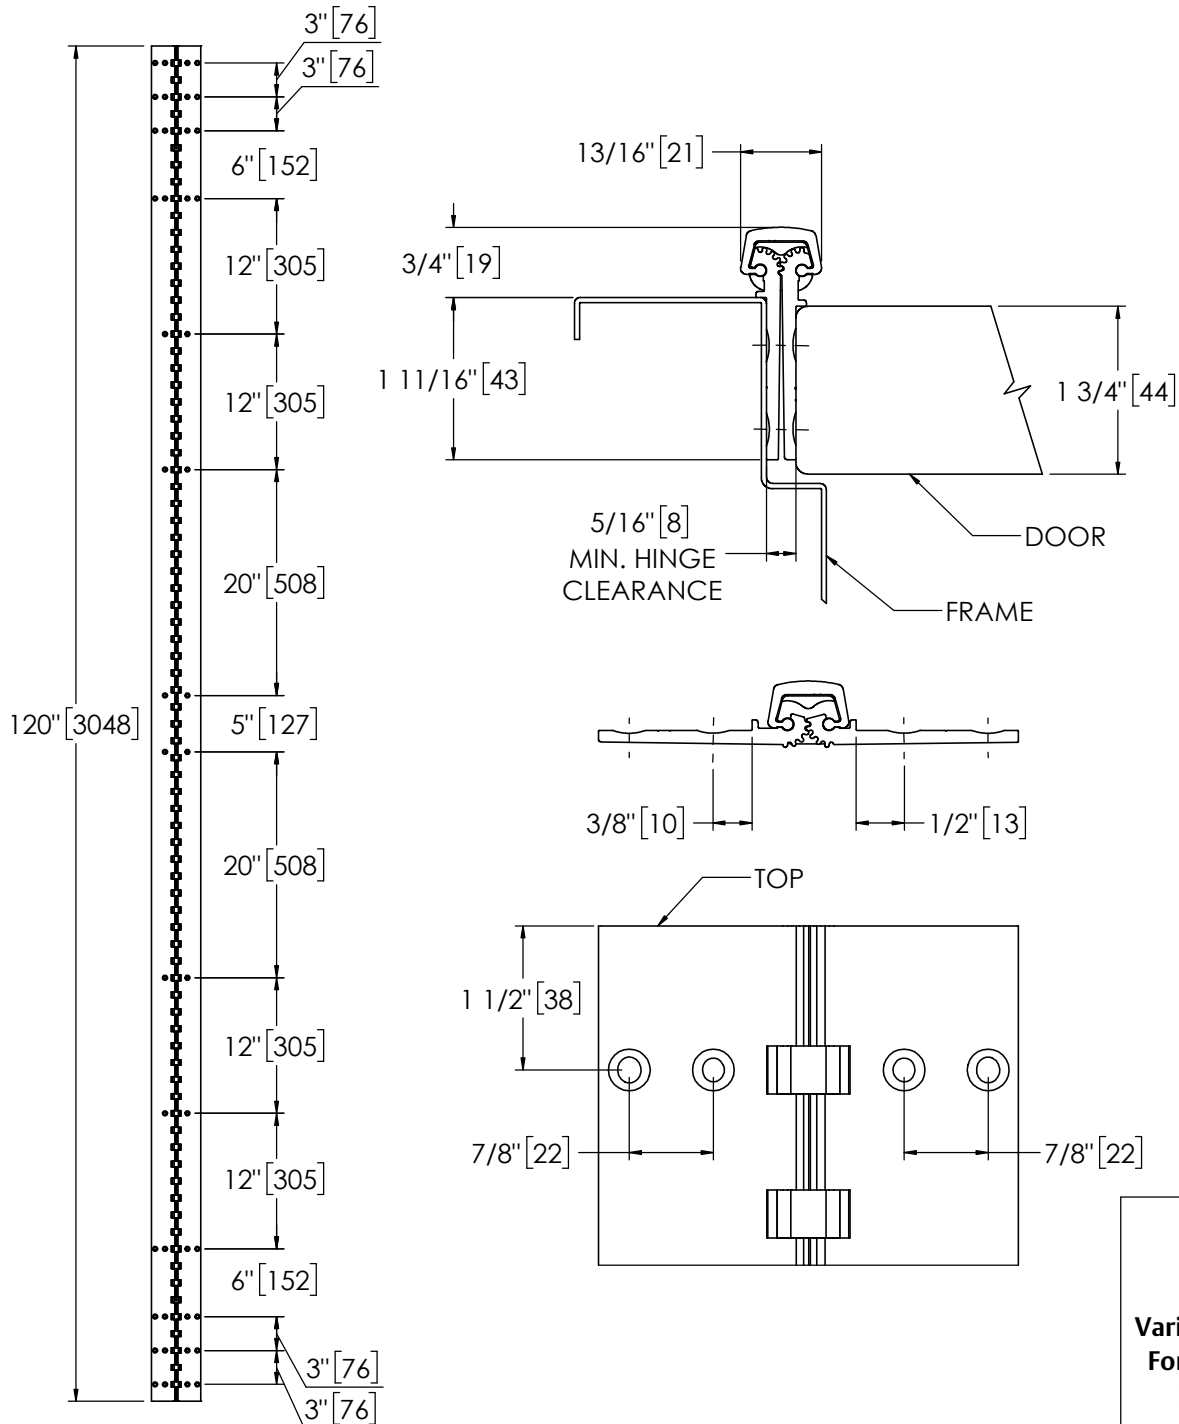

Architectural Door Accessories

ASSA ABLOY

Pemko 120" X-SERIES SHORT LEAF INSET - 1100 SERIES

The global leader in door opening solutions

**** CAUTION ****
Due to Frame
Installation
Variations, Pre-drilling
For Fasteners IS NOT
Recommended