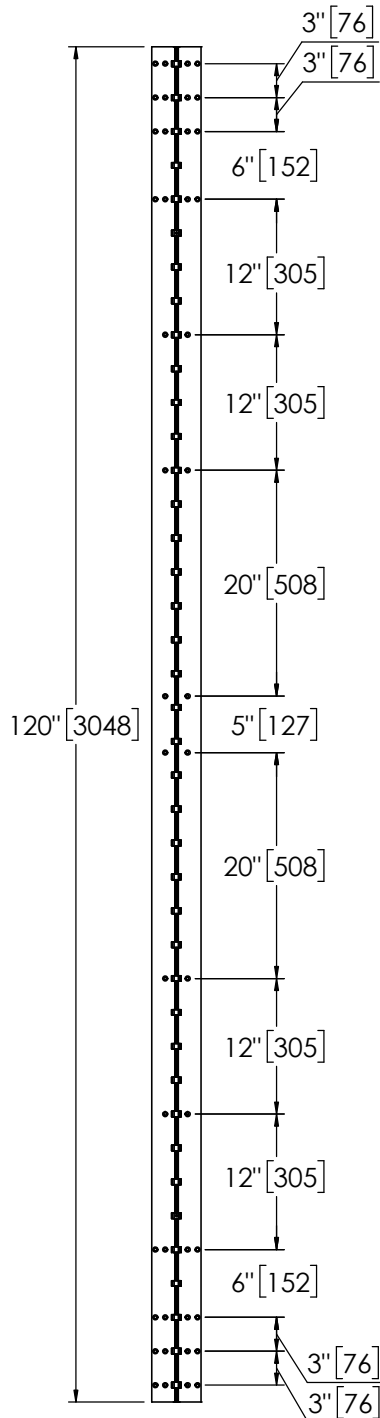

Architectural Door Accessories

ASSA ABLOY

Pemko 120" X-SERIES SHORT LEAF INSET HD

The global leader in
door opening solutions

**** CAUTION ****
Due to Frame
Installation
Variations, Pre-drilling
For Fasteners IS NOT
Recommended