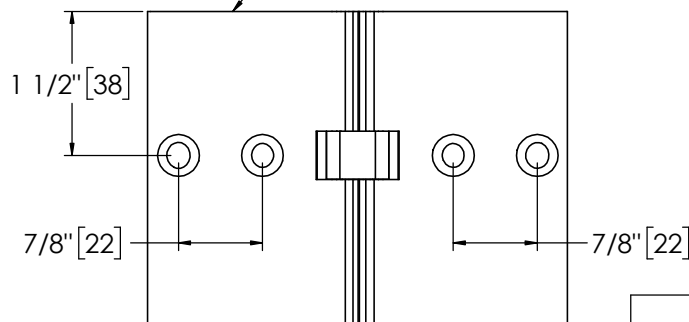

Architectural Door Accessories

ASSA ABLOY

Pemko 120" X-SERIES SHORT LEAF INSET HD

The global leader in
door opening solutions

**** CAUTION ****
Due to Frame
Installation
Variations, Pre-drilling
For Fasteners IS NOT
Recommended