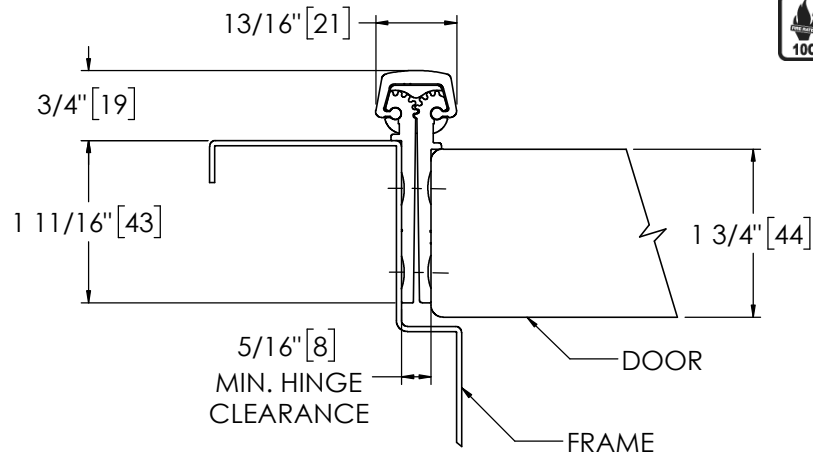

Architectural Door Accessories

ASSA ABLOY

Pemko 120" X-SERIES SHORT LEAF INSET HD

The global leader in
door opening solutions

**** CAUTION ****
Due to Frame
Installation
Variations, Pre-drilling
For Fasteners IS NOT
Recommended