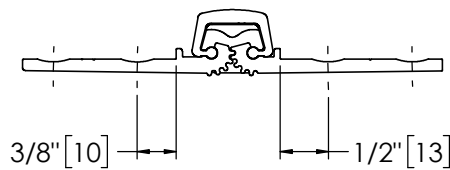

Architectural Door Accessories

ASSA ABLOY

Pemko 120" X-SERIES SHORT LEAF INSET HD

The global leader in
door opening solutions

**** CAUTION ****
Due to Frame
Installation
Variations, Pre-drilling
For Fasteners IS NOT
Recommended