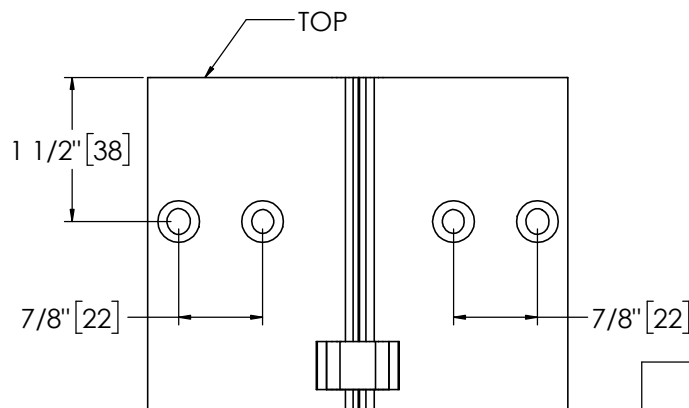

Architectural Door Accessories

ASSA ABLOY

Pemko 120" X-SERIES SHORT LEAF INSET

The global leader in
door opening solutions

**** CAUTION ****
Due to Frame
Installation
Variations, Pre-drilling
For Fasteners IS NOT
Recommended