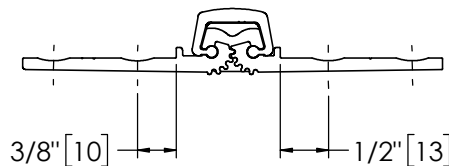

Architectural Door Accessories

ASSA ABLOY

Pemko 120" X-SERIES SHORT LEAF INSET

The global leader in
door opening solutions

**** CAUTION ****
Due to Frame
Installation
Variations, Pre-drilling
For Fasteners IS NOT
Recommended