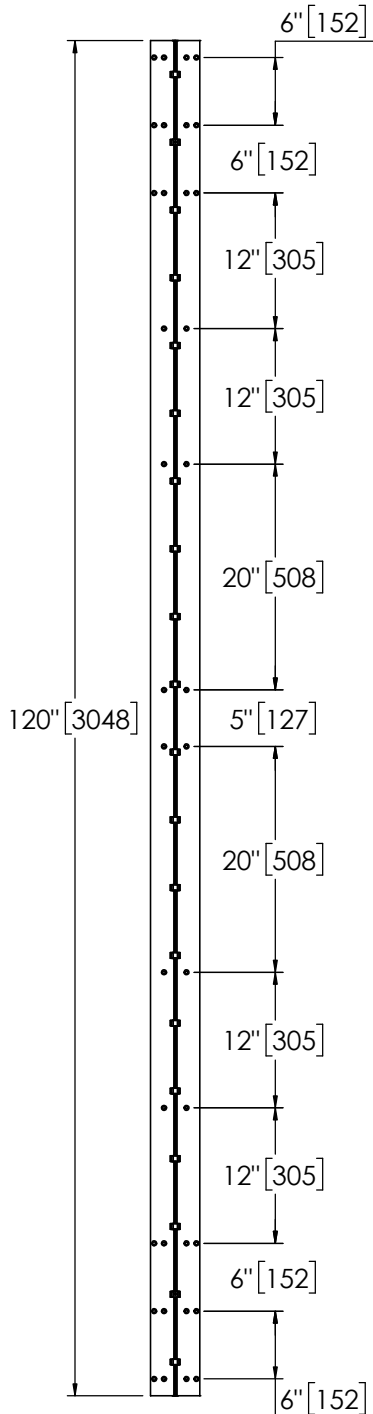

Architectural Door Accessories

ASSA ABLOY

Pemko 120" X-SERIES SHORT LEAF INSET

The global leader in
door opening solutions

**** CAUTION ****
Due to Frame
Installation
Variations, Pre-drilling
For Fasteners IS NOT
Recommended