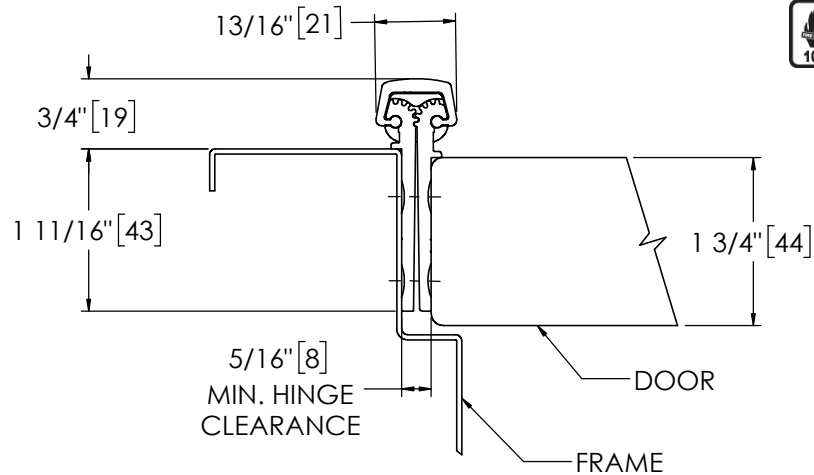

Architectural Door Accessories

ASSA ABLOY

Pemko 120" X-SERIES SHORT LEAF INSET

The global leader in
door opening solutions

**** CAUTION ****
Due to Frame
Installation
Variations, Pre-drilling
For Fasteners IS NOT
Recommended