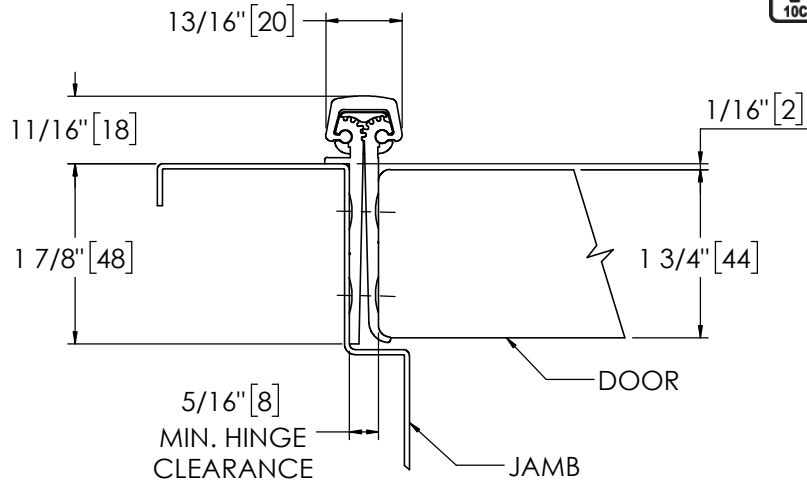

Architectural Door Accessories

ASSA ABLOY

Pemko 83" FULL MORTISE HD

The global leader in
door opening solutions

**** CAUTION ****
Due to Frame
Installation
Variations, Pre-drilling
For Fasteners IS NOT
Recommended