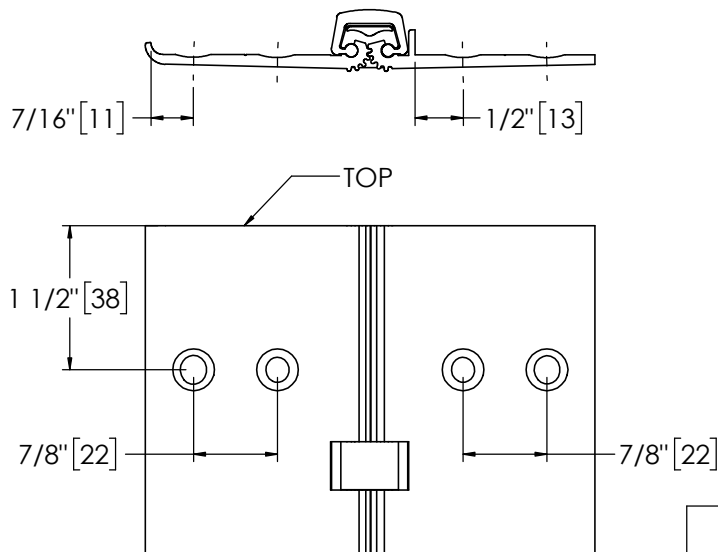

Architectural Door Accessories

ASSA ABLOY

Pemko 83" FULL MORTISE HD

The global leader in
door opening solutions

**** CAUTION ****
Due to Frame
Installation
Variations, Pre-drilling
For Fasteners IS NOT
Recommended