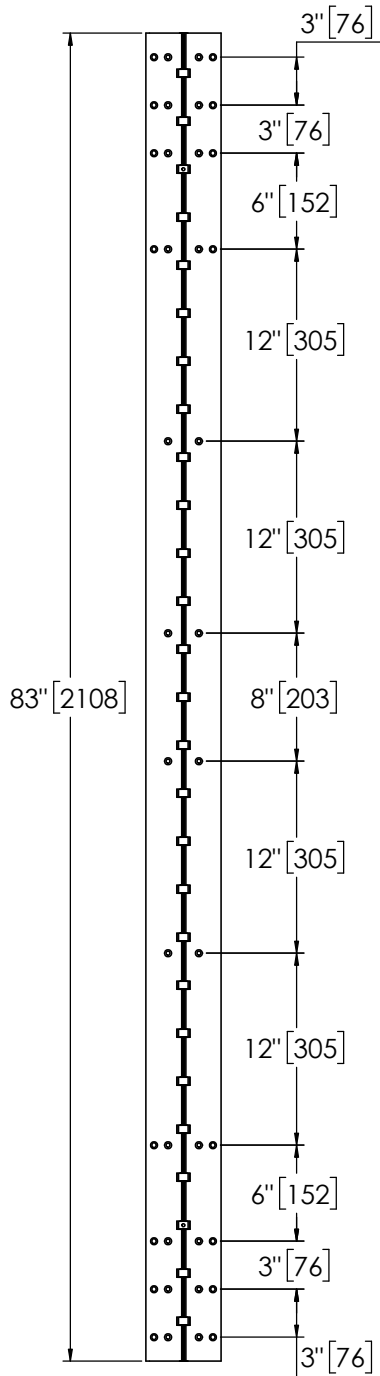

Architectural Door Accessories

ASSA ABLOY

Pemko 83" FULL MORTISE HD

The global leader in
door opening solutions

**** CAUTION ****
Due to Frame
Installation
Variations, Pre-drilling
For Fasteners IS NOT
Recommended

USA:
Ventura, CA 93003
Phone: 800.283.9988

Memphis, TN 38141
Phone: 800.824.3018

Canada:
Vancouver, BC V2T6W3
Phone: 877.535.7888

Toronto, ON L4K4T9
Phone: 877.535.7888
T - 013 - FM83HD
REV 1 - 02/18