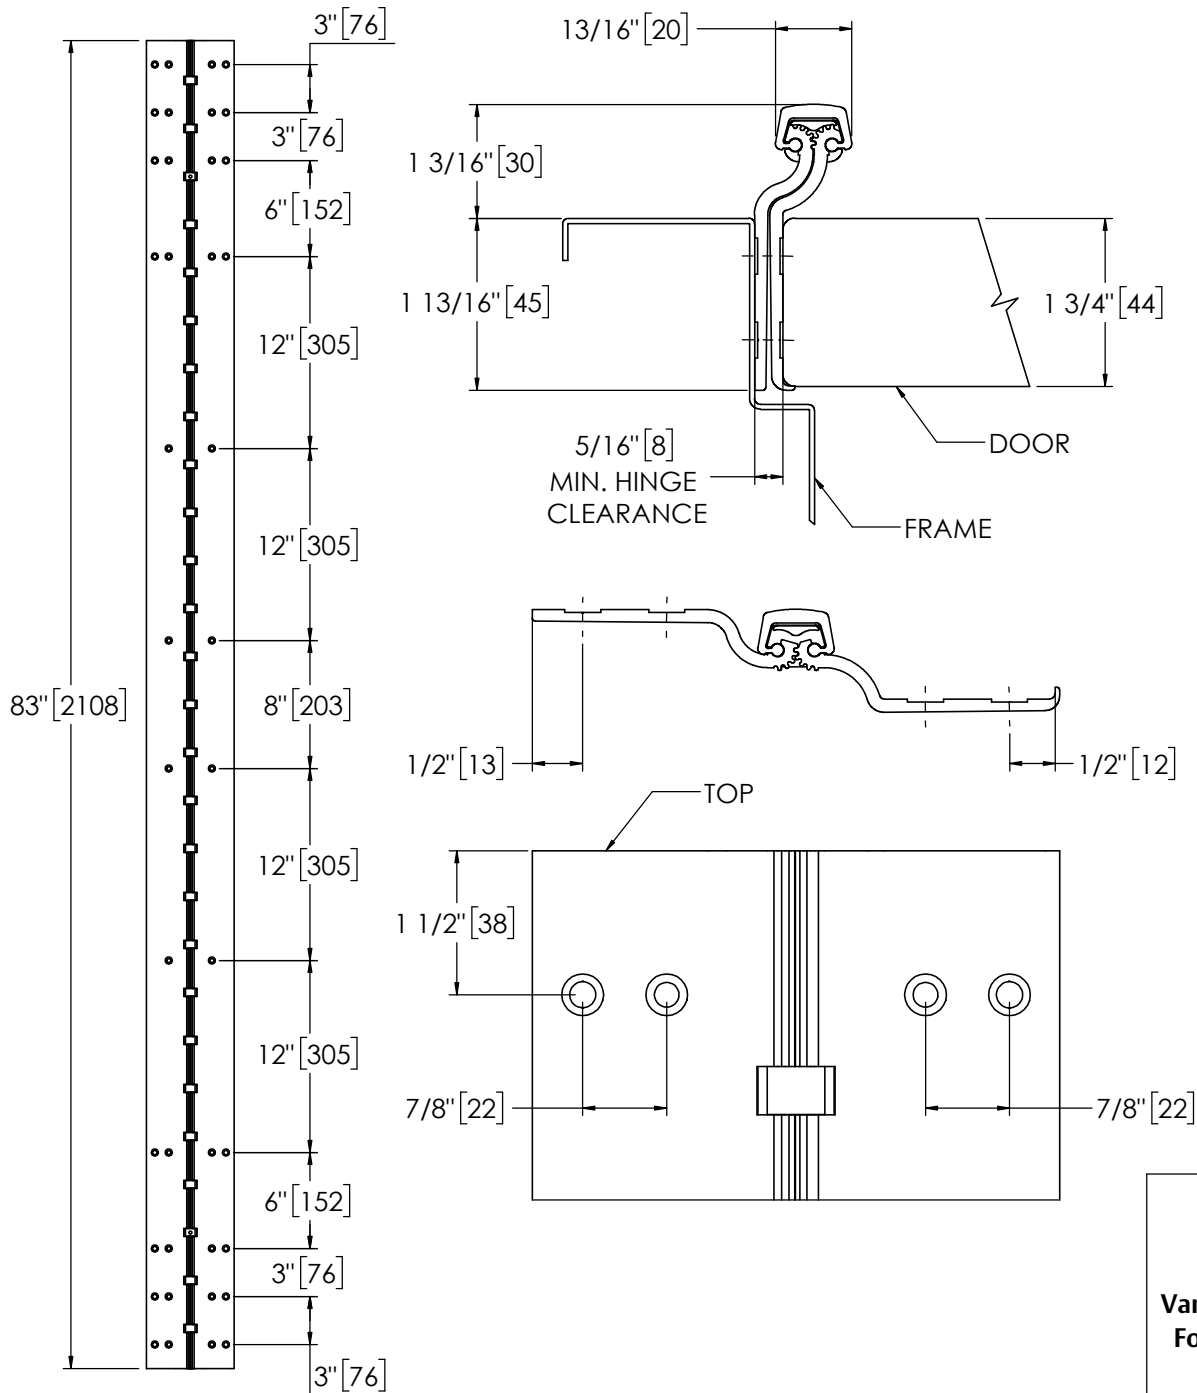

Architectural Door Accessories

ASSA ABLOY

Pemko 83" FULL MORTISE RAISED GEAR HD

The global leader in
door opening solutions

**** CAUTION ****
Due to Frame
Installation
Variations, Pre-drilling
For Fasteners IS NOT
Recommended