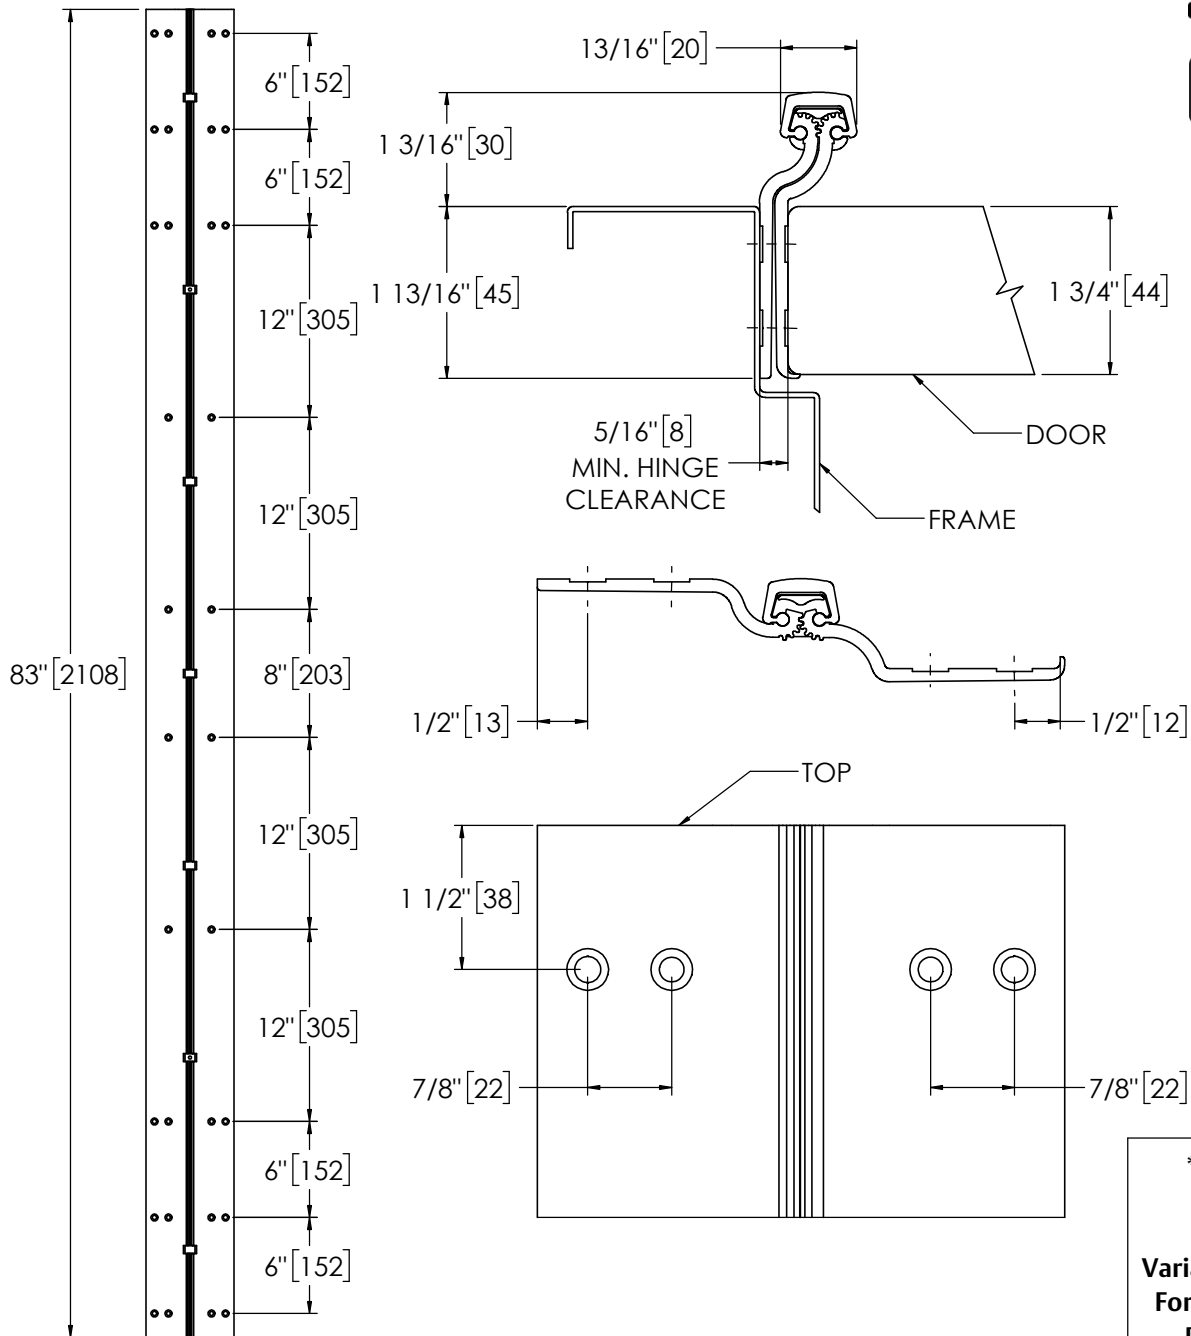

## Pemko 83" FULL MORTISE RAISED GEAR RESIDENTIAL

The global leader in  
door opening solutions

**\*\* CAUTION \*\***  
Due to Frame  
Installation  
Variations, Pre-drilling  
For Fasteners IS NOT  
Recommended