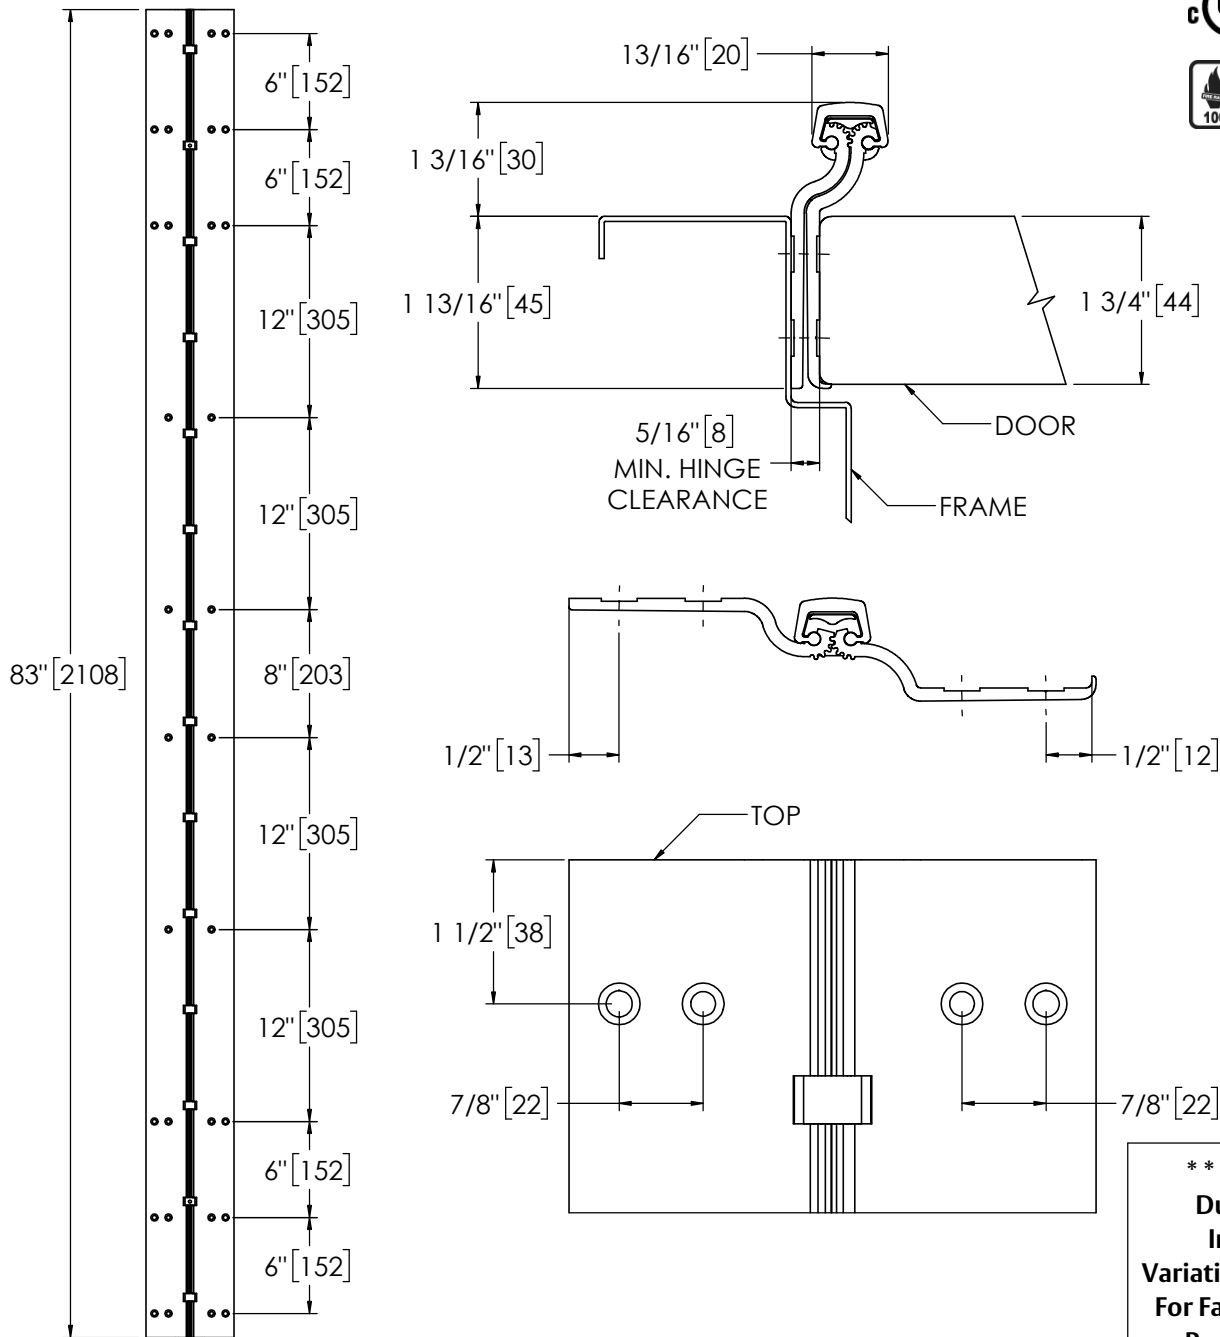

Architectural Door Accessories

ASSA ABLOY

Pemko 83" FULL MORTISE RAISED GEAR

The global leader in
door opening solutions

**** CAUTION ****
Due to Frame
Installation
Variations, Pre-drilling
For Fasteners IS NOT
Recommended