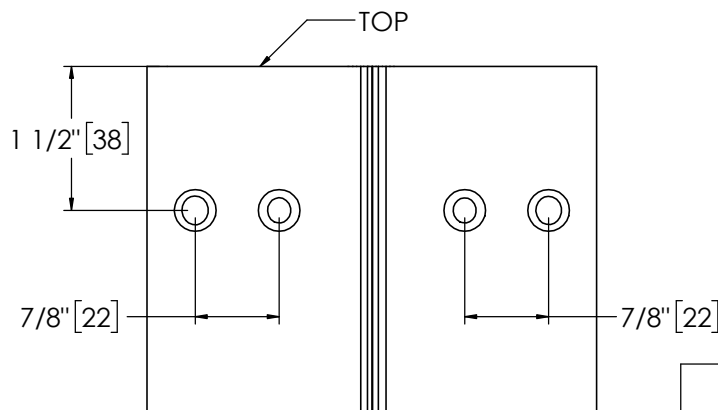

Architectural Door Accessories

ASSA ABLOY

Pemko 83" FULL MORTISE RESIDENTIAL

The global leader in
door opening solutions

**** CAUTION ****
Due to Frame
Installation
Variations, Pre-drilling
For Fasteners IS NOT
Recommended