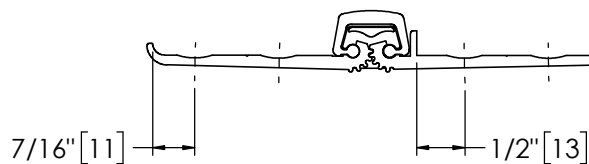

Architectural Door Accessories

ASSA ABLOY

Pemko 83" FULL MORTISE RESIDENTIAL

The global leader in
door opening solutions

**** CAUTION ****
Due to Frame
Installation
Variations, Pre-drilling
For Fasteners IS NOT
Recommended