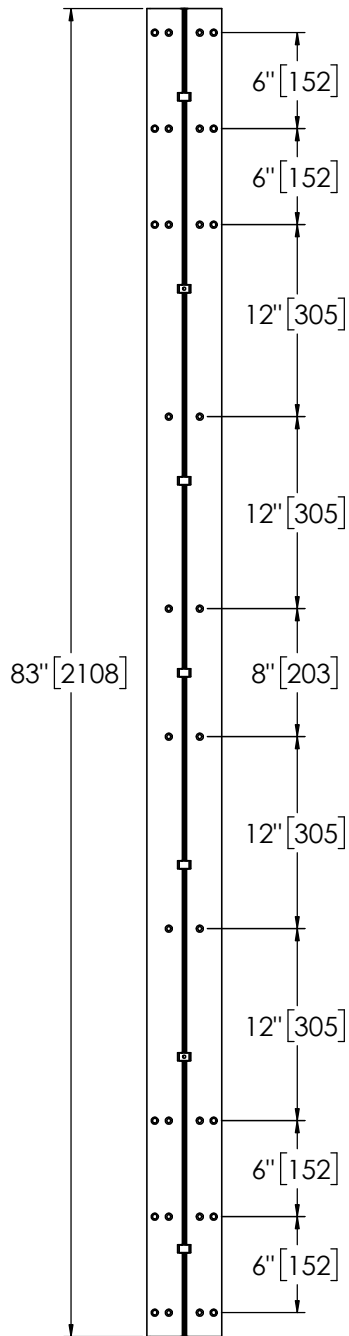

Architectural Door Accessories

ASSA ABLOY

Pemko 83" FULL MORTISE RESIDENTIAL

The global leader in
door opening solutions

**** CAUTION ****
Due to Frame
Installation
Variations, Pre-drilling
For Fasteners IS NOT
Recommended