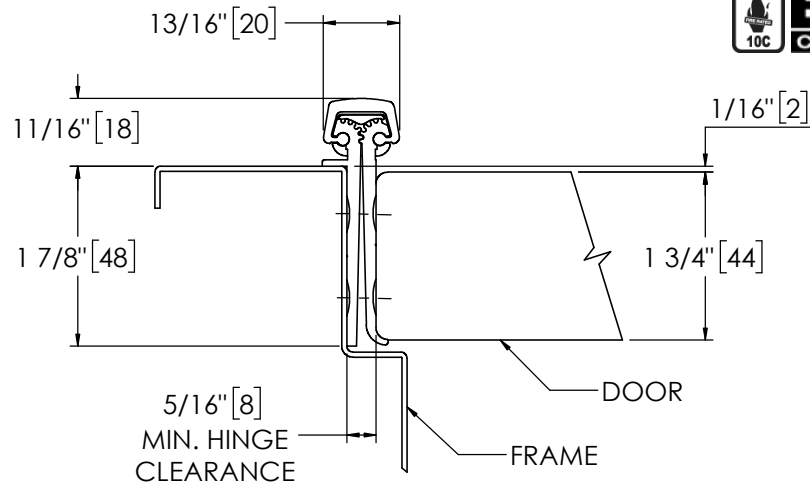

Architectural Door Accessories

ASSA ABLOY

Pemko 83" FULL MORTISE RESIDENTIAL

The global leader in
door opening solutions

**** CAUTION ****
Due to Frame
Installation
Variations, Pre-drilling
For Fasteners IS NOT
Recommended