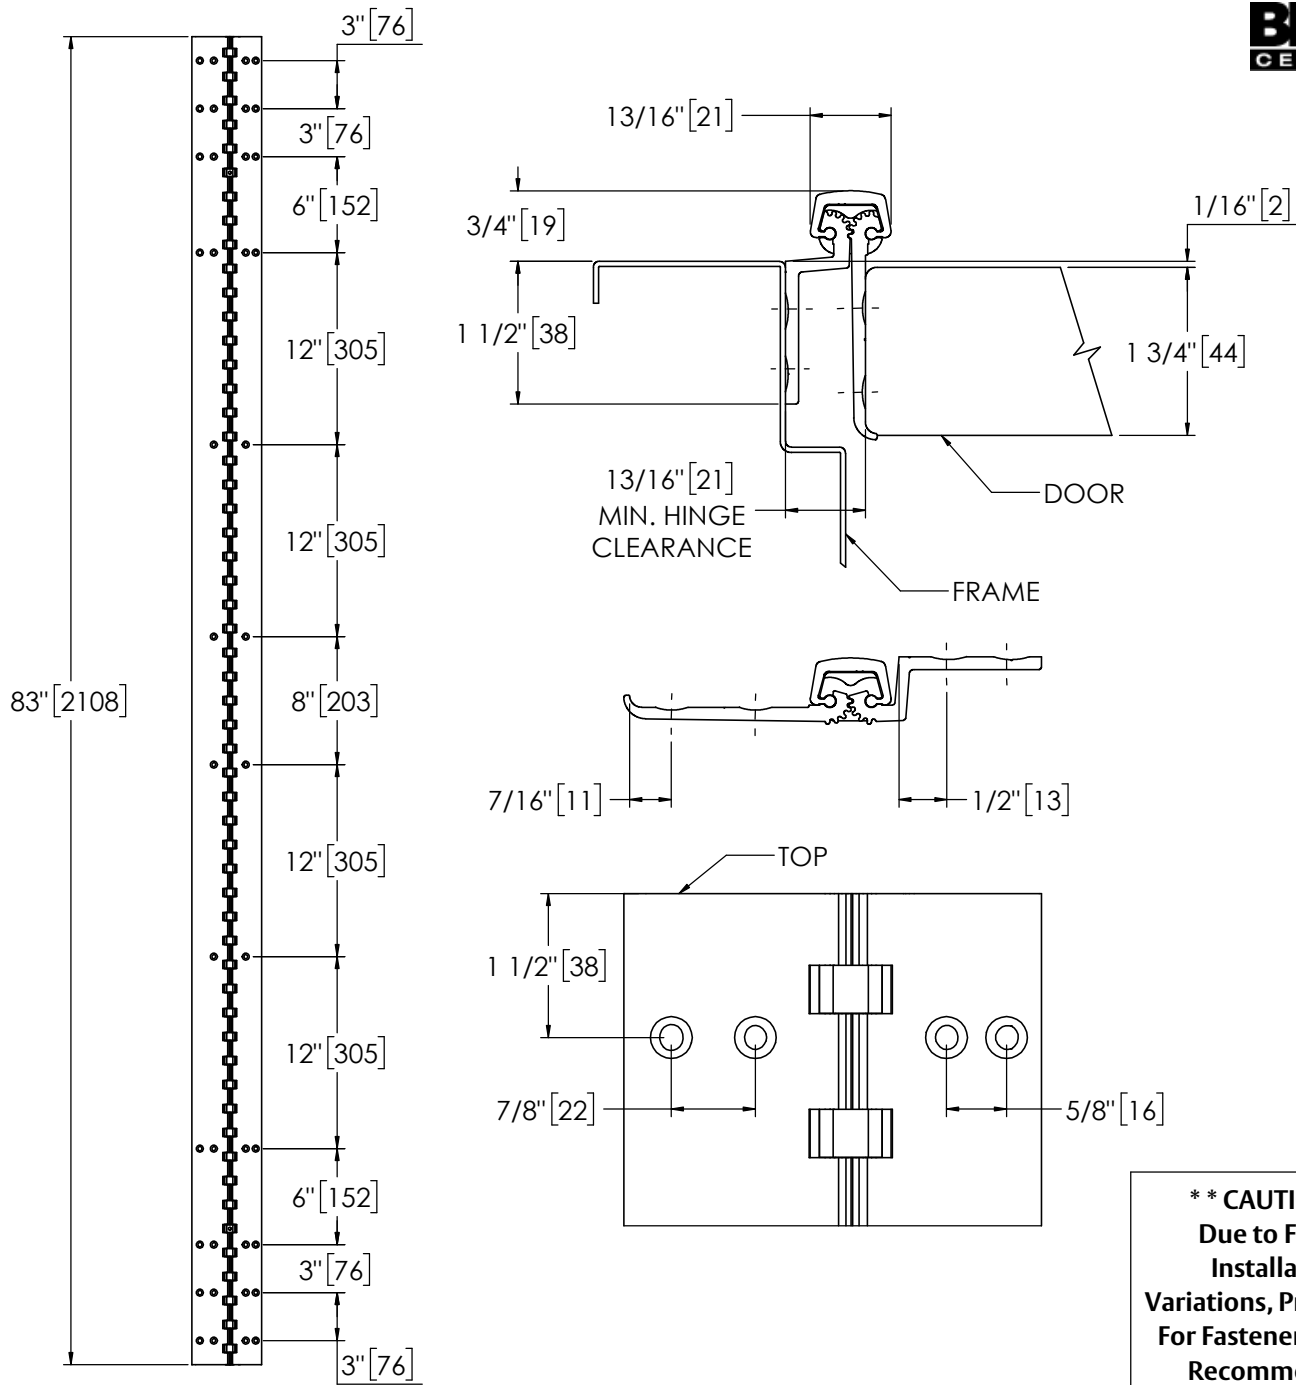

## Pemko 83" FULL MORTISE SAFETY - 1100 SERIES

The global leader in  
door opening solutions

**\*\* CAUTION \*\***  
Due to Frame  
Installation  
Variations, Pre-drilling  
For Fasteners IS NOT  
Recommended