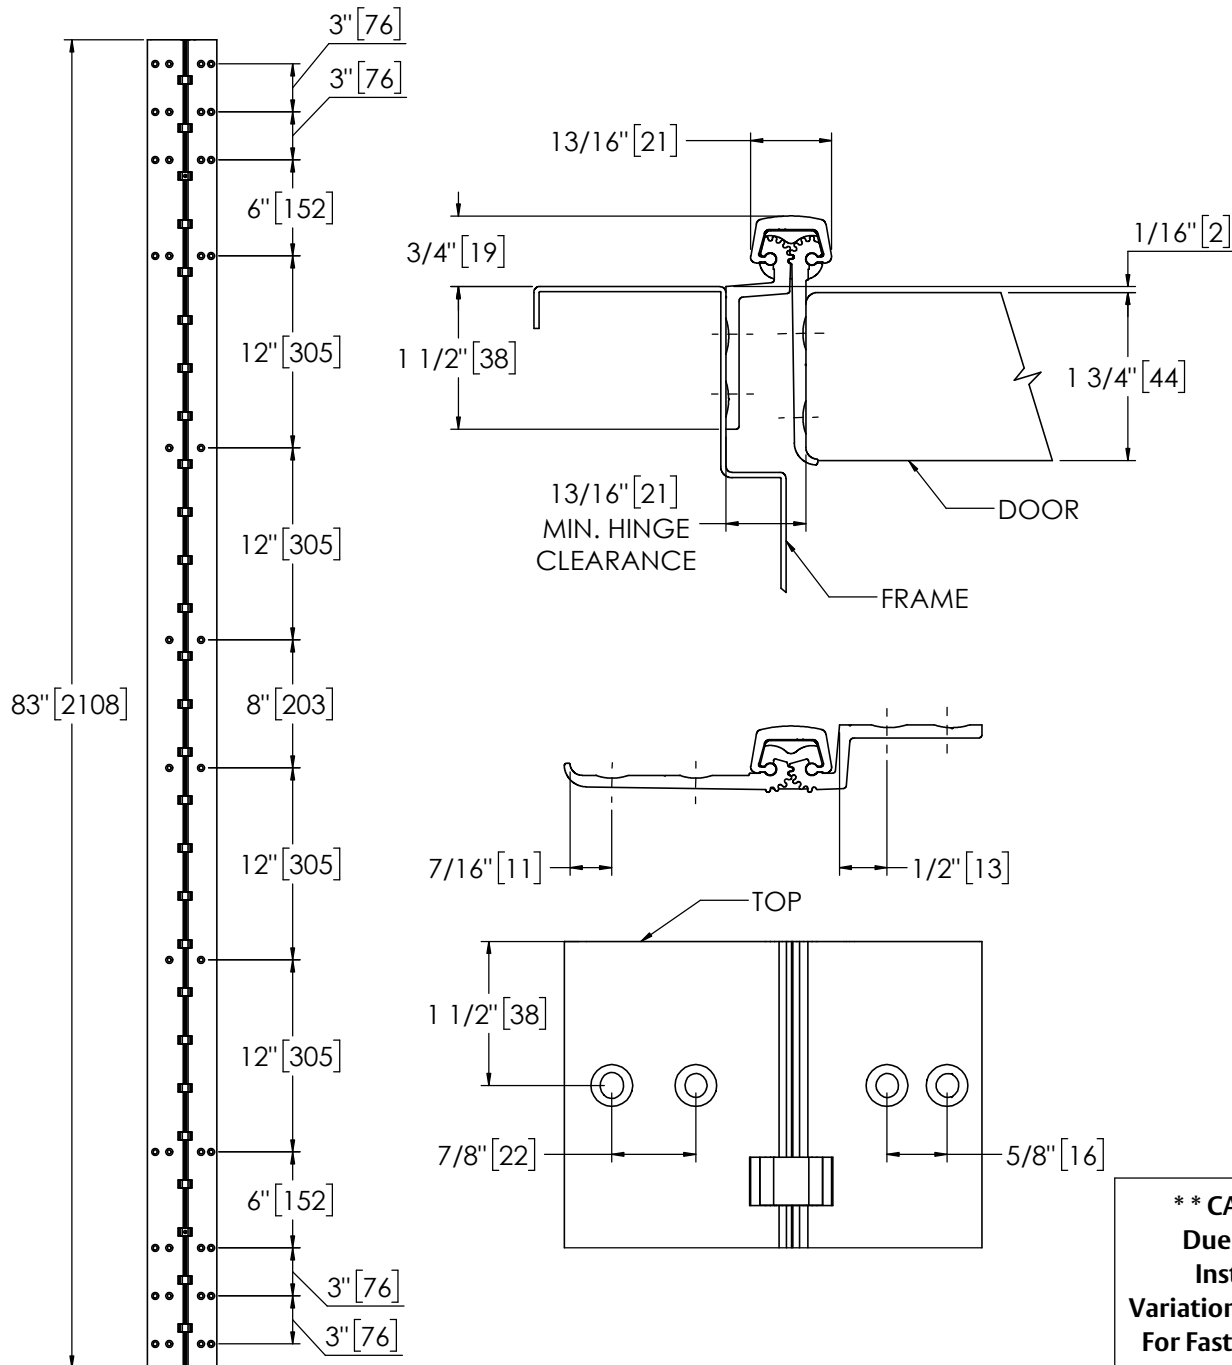

Architectural Door Accessories

ASSA ABLOY

Pemko 83" FULL MORTISE SAFETY HD

The global leader in
door opening solutions

**** CAUTION ****
Due to Frame
Installation
Variations, Pre-drilling
For Fasteners IS NOT
Recommended