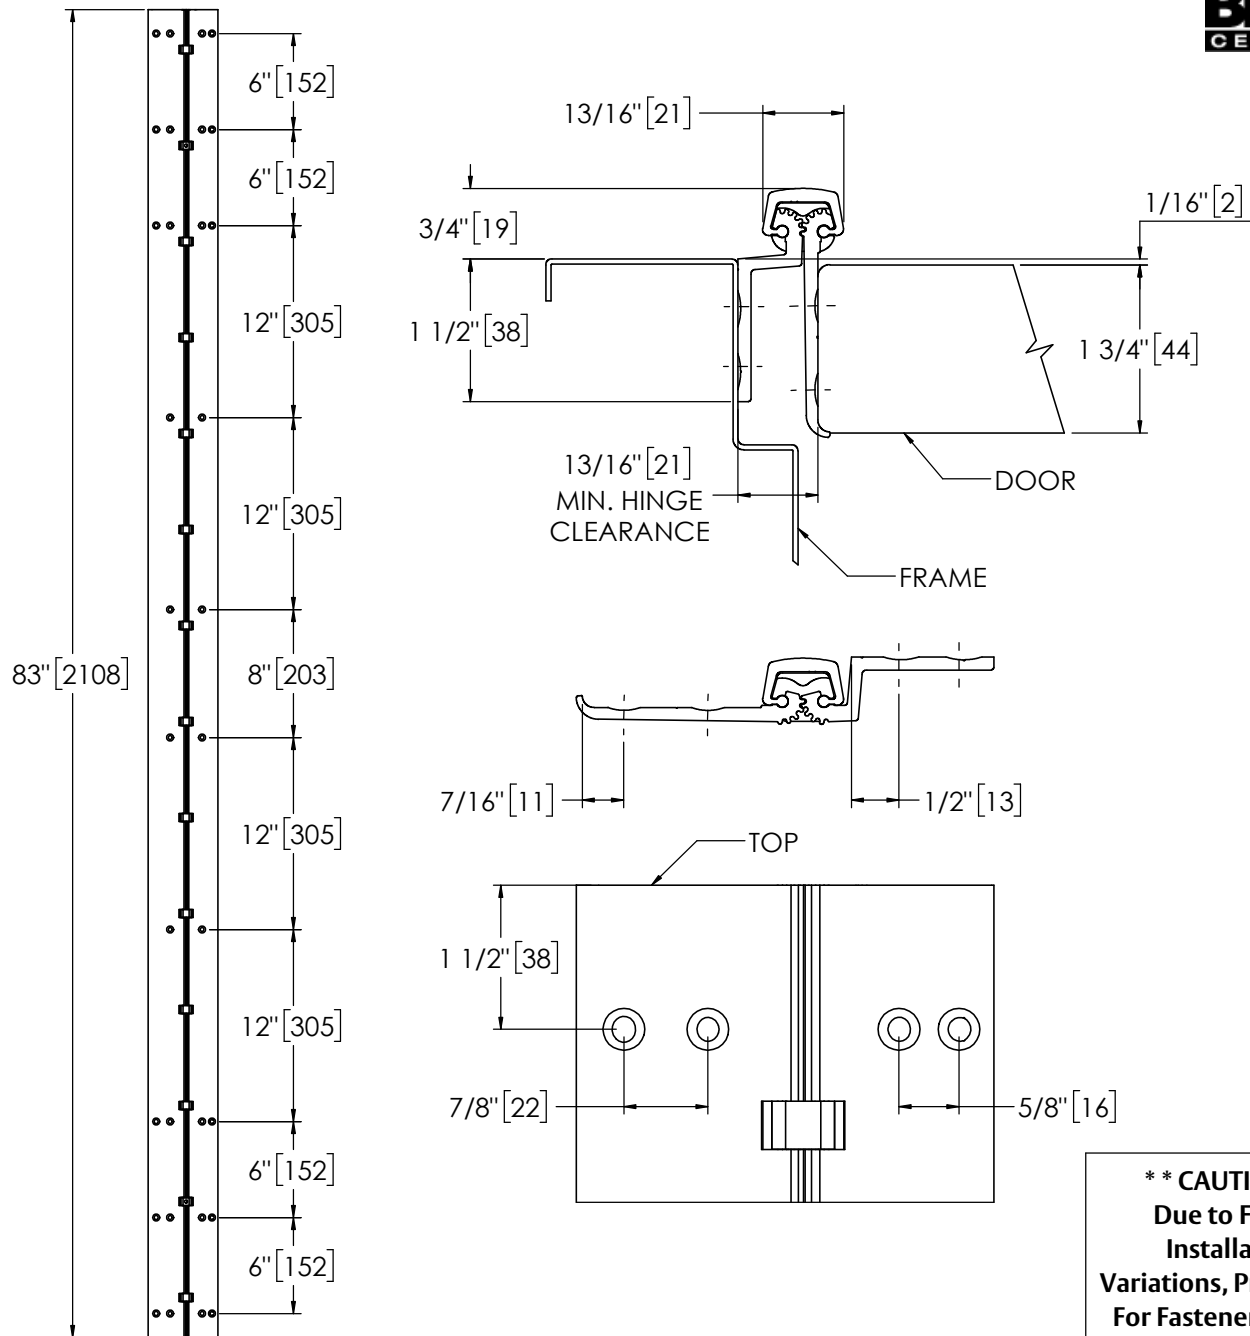

Architectural Door Accessories

ASSA ABLOY

Pemko 83" FULL MORTISE SAFETY

The global leader in
door opening solutions

**** CAUTION ****
Due to Frame
Installation
Variations, Pre-drilling
For Fasteners IS NOT
Recommended