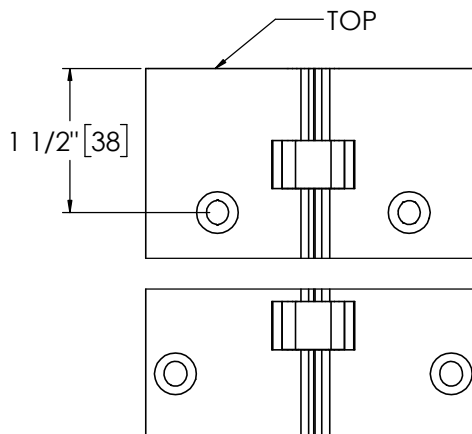

Architectural Door Accessories

ASSA ABLOY

Pemko 83" FULL MORTISE SHORT LEAF FLUSH 1-3/8" - 1100 SERIES

The global leader in
door opening solutions

**** CAUTION ****
Due to Frame
Installation
Variations, Pre-drilling
For Fasteners IS NOT
Recommended