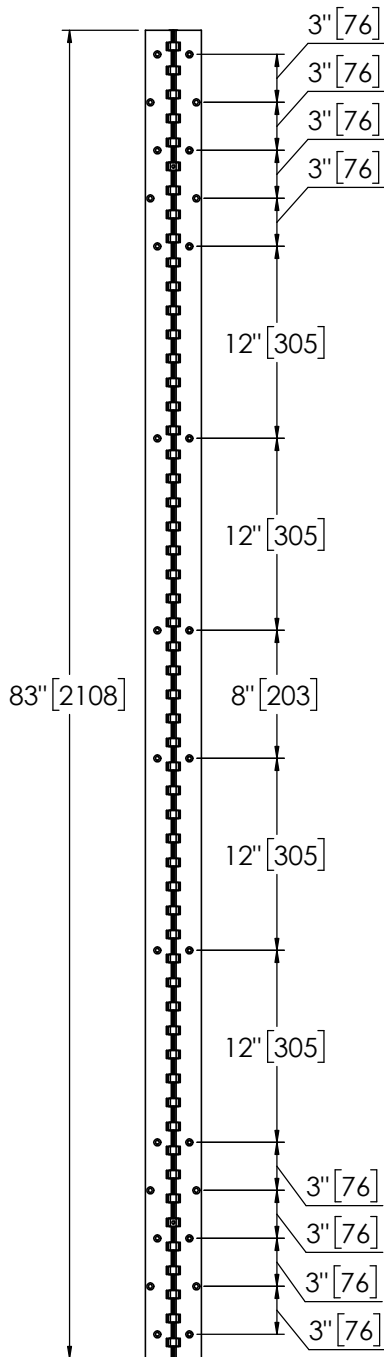

Architectural Door Accessories

ASSA ABLOY

Pemko 83" FULL MORTISE SHORT LEAF FLUSH 1-3/8" - 1100 SERIES

The global leader in
door opening solutions

**** CAUTION ****
Due to Frame
Installation
Variations, Pre-drilling
For Fasteners IS NOT
Recommended