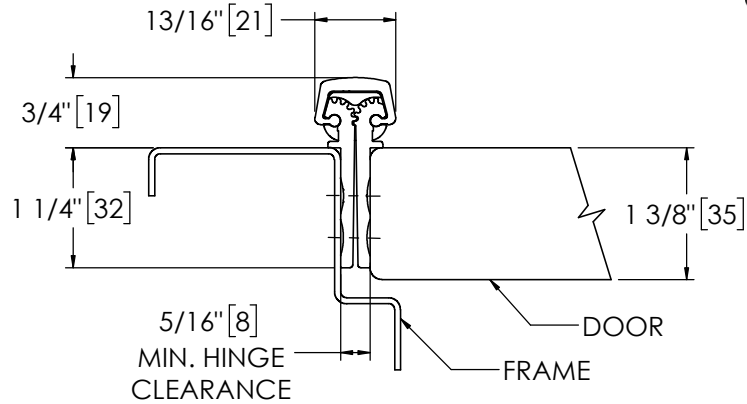

Architectural Door Accessories

ASSA ABLOY

Pemko 83" FULL MORTISE SHORT LEAF FLUSH 1-3/8" - 1100 SERIES

The global leader in
door opening solutions

**** CAUTION ****
Due to Frame
Installation
Variations, Pre-drilling
For Fasteners IS NOT
Recommended