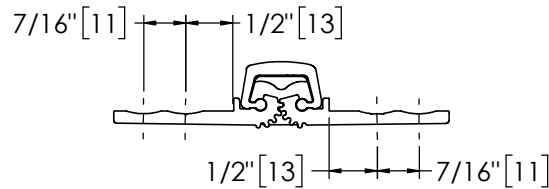

Architectural Door Accessories

ASSA ABLOY

Pemko 83" FULL MORTISE SHORT LEAF FLUSH 1-3/8" - 1100 SERIES

The global leader in
door opening solutions

**** CAUTION ****
Due to Frame
Installation
Variations, Pre-drilling
For Fasteners IS NOT
Recommended