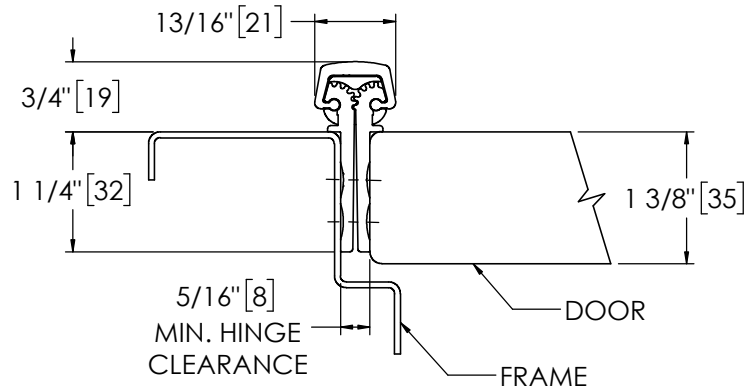

Architectural Door Accessories

ASSA ABLOY

Pemko 83" FULL MORTISE SHORT LEAF FLUSH 1-3/8" HD

The global leader in
door opening solutions

**** CAUTION ****
Due to Frame
Installation
Variations, Pre-drilling
For Fasteners IS NOT
Recommended