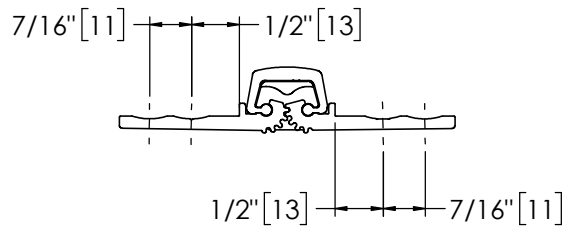

Architectural Door Accessories

ASSA ABLOY

Pemko 83" FULL MORTISE SHORT LEAF FLUSH 1-3/8" HD

The global leader in
door opening solutions

**** CAUTION ****
Due to Frame
Installation
Variations, Pre-drilling
For Fasteners IS NOT
Recommended