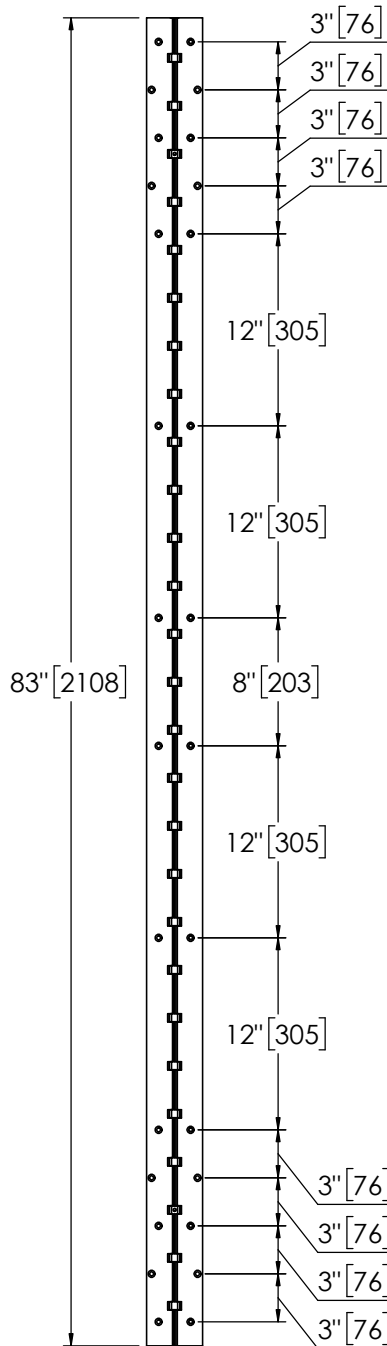

Architectural Door Accessories

ASSA ABLOY

Pemko 83" FULL MORTISE SHORT LEAF FLUSH 1-3/8" HD

The global leader in
door opening solutions

**** CAUTION ****
Due to Frame
Installation
Variations, Pre-drilling
For Fasteners IS NOT
Recommended

USA:
Ventura, CA 93003
Phone: 800.283.9988

Memphis, TN 38141
Phone: 800.824.3018

Canada:
Vancouver, BC V2T6W3
Phone: 877.535.7888

Toronto, ON L4K4T9
Phone: 877.535.7888
T - 101 - FM_SLF13883HD
REV 1 - 03/18