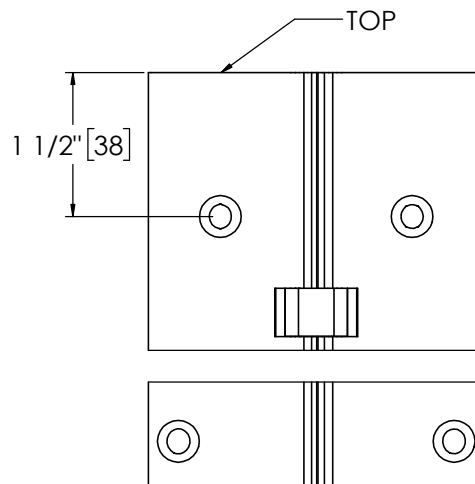

Architectural Door Accessories

ASSA ABLOY

Pemko 83" FULL MORTISE SHORT LEAF FLUSH 1-3/8" HD

The global leader in
door opening solutions

**** CAUTION ****
Due to Frame
Installation
Variations, Pre-drilling
For Fasteners IS NOT
Recommended