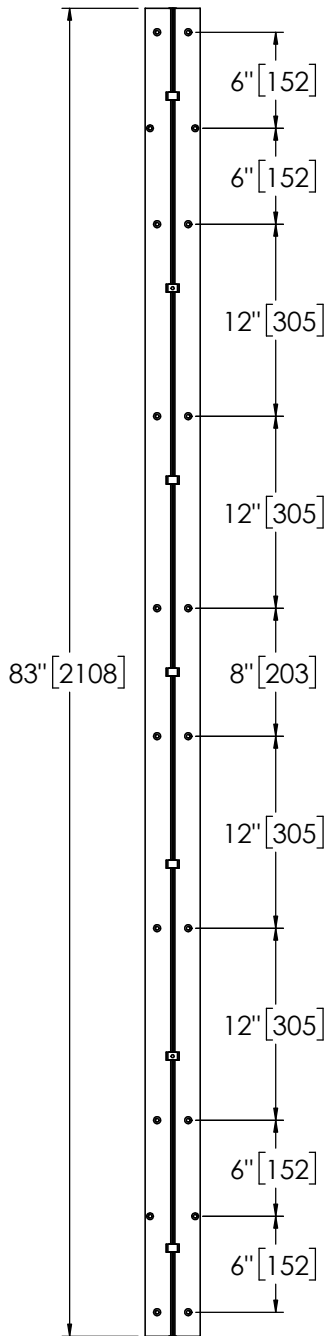

# Architectural Door Accessories

**ASSA ABLOY**

Pemko 83" FULL MORTISE SHORT LEAF FLUSH 1-3/8" RESIDENTIAL

The global leader in  
door opening solutions

**\*\* CAUTION \*\***  
Due to Frame  
Installation  
Variations, Pre-drilling  
For Fasteners IS NOT  
Recommended

USA:  
Ventura, CA 93003  
Phone: 800.283.9988

Memphis, TN 38141  
Phone: 800.824.3018

Canada:  
Vancouver, BC V2T6W3  
Phone: 877.535.7888

Toronto, ON L4K4T9  
Phone: 877.535.7888