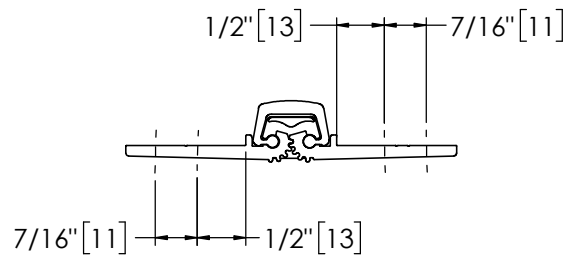

# Architectural Door Accessories

**ASSA ABLOY**

Pemko 83" FULL MORTISE SHORT LEAF FLUSH 1-3/8" RESIDENTIAL

The global leader in  
door opening solutions

**\*\* CAUTION \*\***  
Due to Frame  
Installation  
Variations, Pre-drilling  
For Fasteners IS NOT  
Recommended