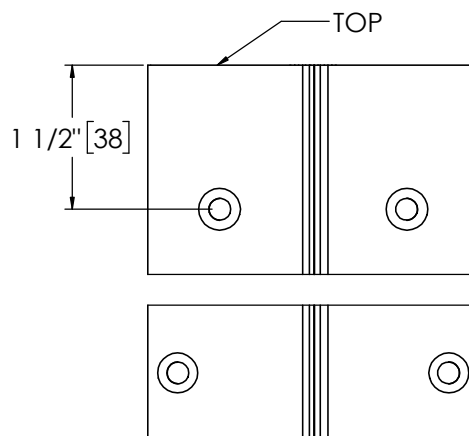

# Architectural Door Accessories

**ASSA ABLOY**

Pemko 83" FULL MORTISE SHORT LEAF FLUSH 1-3/8" RESIDENTIAL

The global leader in  
door opening solutions

**\*\* CAUTION \*\***  
Due to Frame  
Installation  
Variations, Pre-drilling  
For Fasteners IS NOT  
Recommended