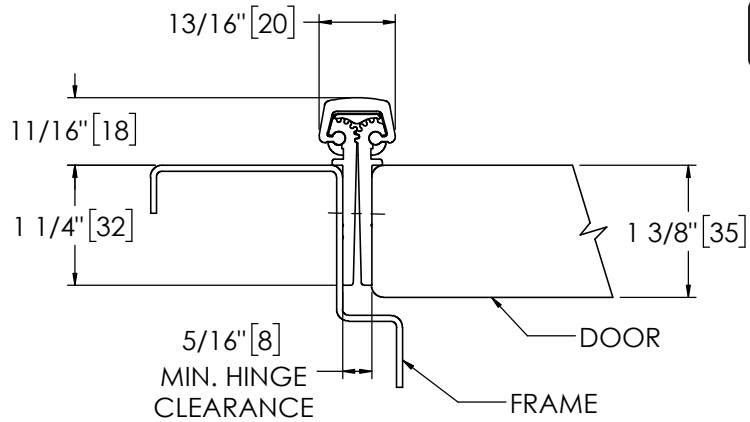

# Architectural Door Accessories

**ASSA ABLOY**

Pemko 83" FULL MORTISE SHORT LEAF FLUSH 1-3/8" RESIDENTIAL

The global leader in  
door opening solutions

**\*\* CAUTION \*\***  
Due to Frame  
Installation  
Variations, Pre-drilling  
For Fasteners IS NOT  
Recommended