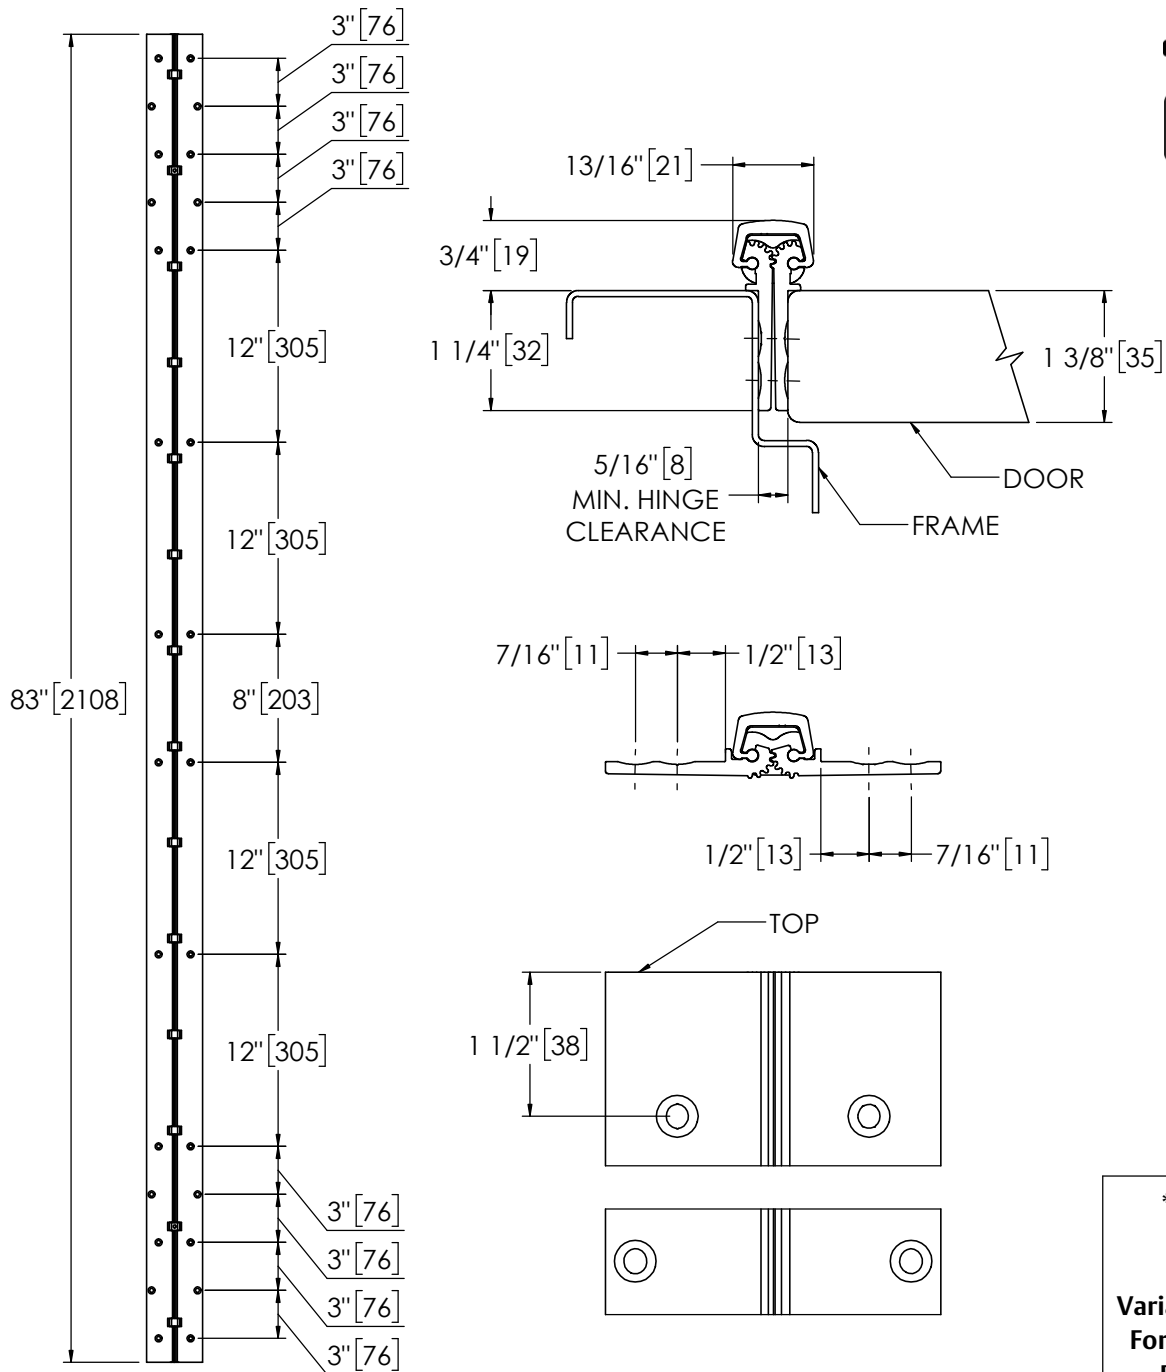

Architectural Door Accessories

ASSA ABLOY

Pemko 83" FULL MORTISE SHORT LEAF FLUSH 1-3/8"

The global leader in
door opening solutions

**** CAUTION ****
Due to Frame
Installation
Variations, Pre-drilling
For Fasteners IS NOT
Recommended