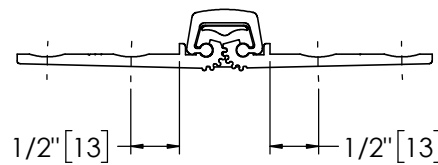

Architectural Door Accessories

ASSA ABLOY

Pemko 83" FULL MORTISE SHORT LEAF FLUSH HD

The global leader in
door opening solutions

**** CAUTION ****
Due to Frame
Installation
Variations, Pre-drilling
For Fasteners IS NOT
Recommended