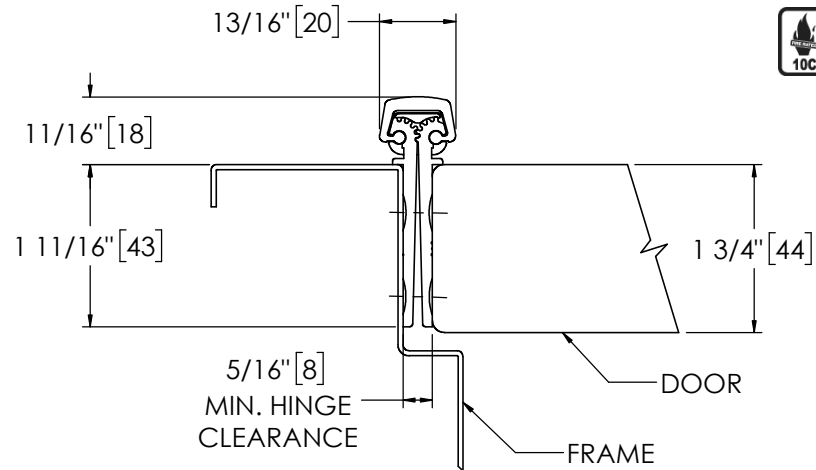

Architectural Door Accessories

ASSA ABLOY

Pemko 83" FULL MORTISE SHORT LEAF FLUSH HD

The global leader in
door opening solutions

**** CAUTION ****
Due to Frame
Installation
Variations, Pre-drilling
For Fasteners IS NOT
Recommended