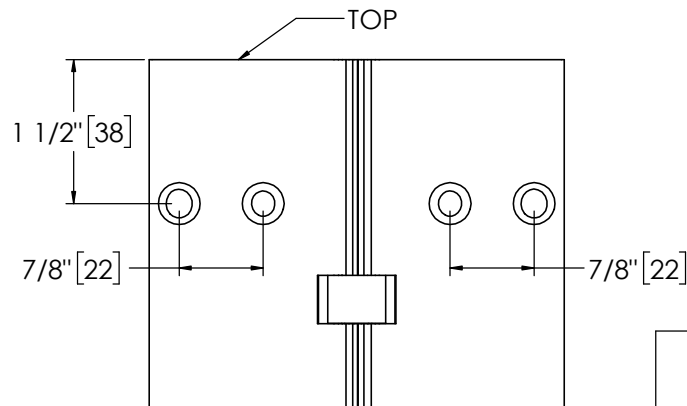

Architectural Door Accessories

ASSA ABLOY

Pemko 83" FULL MORTISE SHORT LEAF FLUSH HD

The global leader in
door opening solutions

**** CAUTION ****
Due to Frame
Installation
Variations, Pre-drilling
For Fasteners IS NOT
Recommended