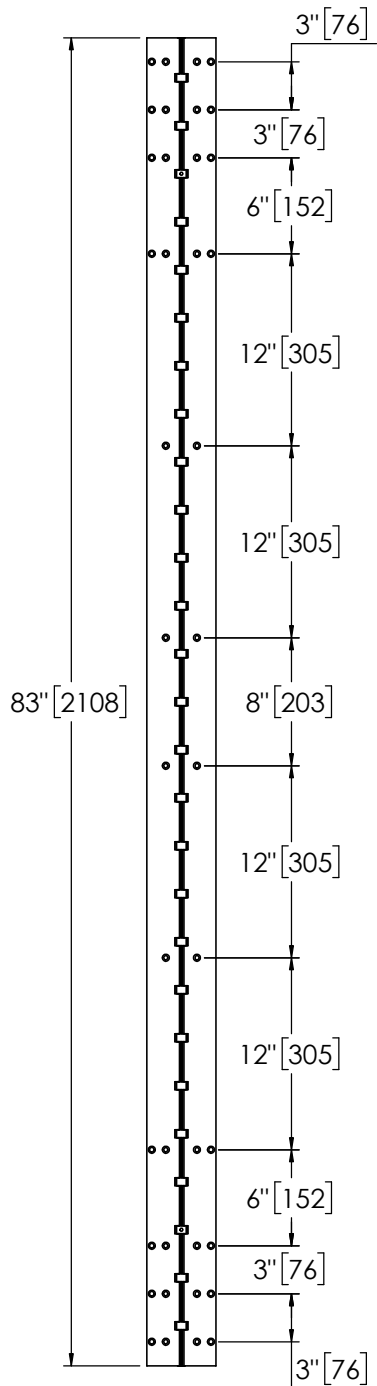

Architectural Door Accessories

ASSA ABLOY

Pemko 83" FULL MORTISE SHORT LEAF FLUSH HD

The global leader in
door opening solutions

**** CAUTION ****
Due to Frame
Installation
Variations, Pre-drilling
For Fasteners IS NOT
Recommended

USA:
Ventura, CA 93003
Phone: 800.283.9988

Memphis, TN 38141
Phone: 800.824.3018

Canada:
Vancouver, BC V2T6W3
Phone: 877.535.7888

Toronto, ON L4K4T9
Phone: 877.535.7888
T - 085 - FM_SLF83HD
REV 1 - 02/18