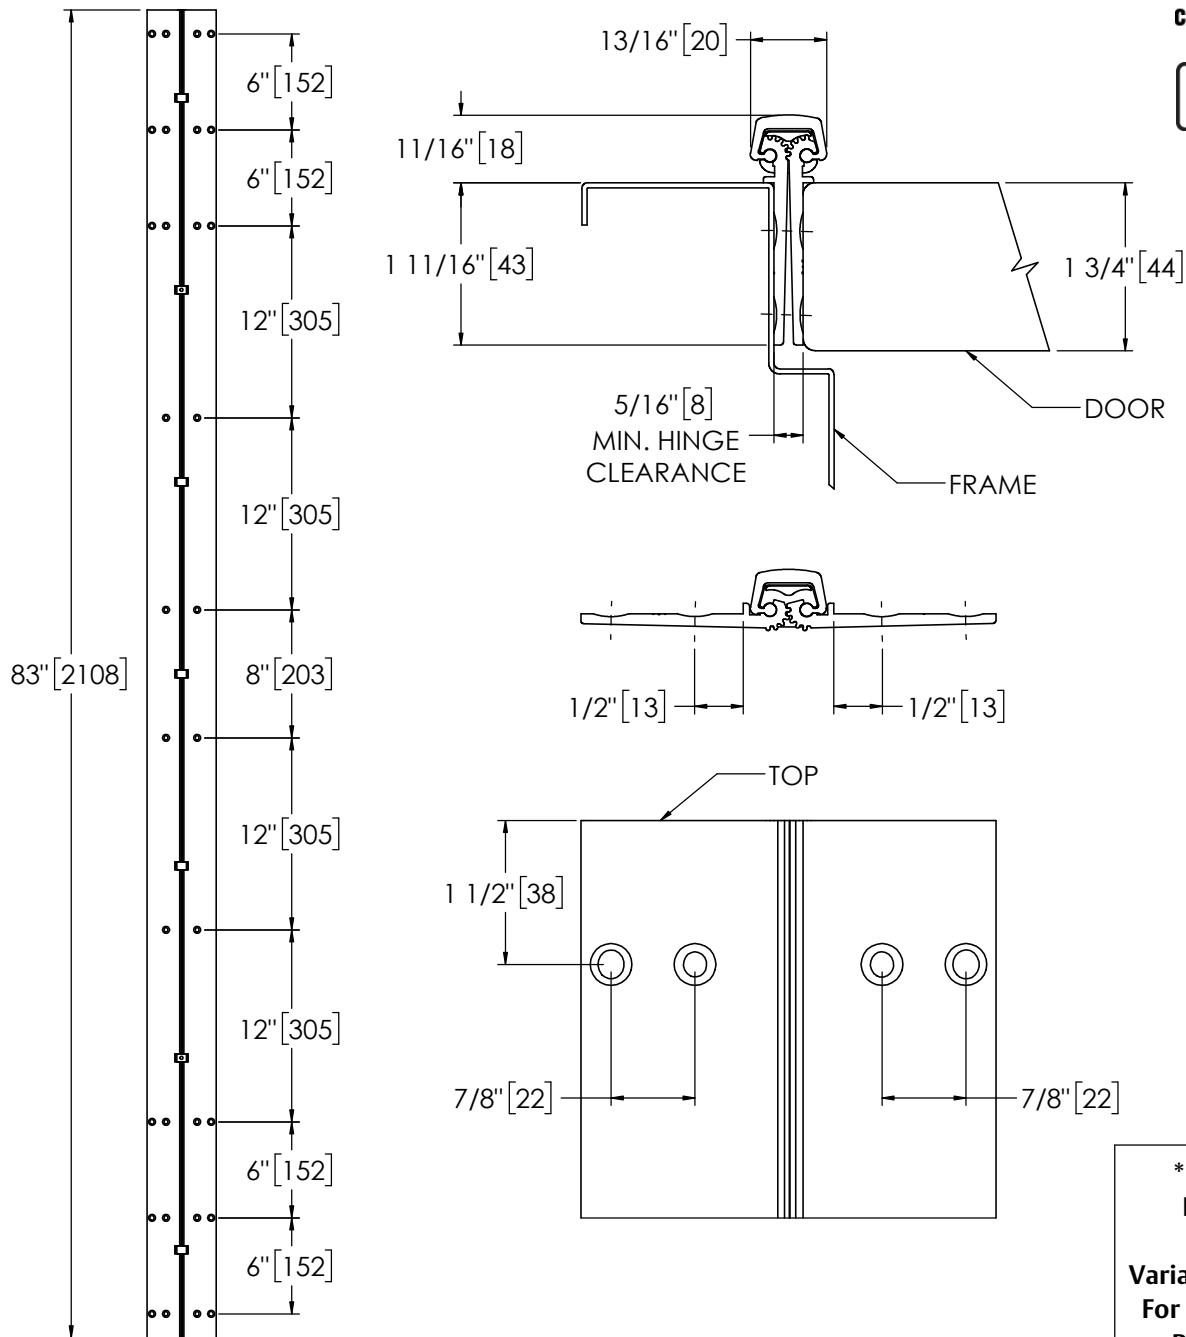

Architectural Door Accessories

ASSA ABLOY

Pemko 83" FULL MORTISE SHORT LEAF FLUSH RESIDENTIAL

The global leader in
door opening solutions

**** CAUTION ****
Due to Frame
Installation
Variations, Pre-drilling
For Fasteners IS NOT
Recommended