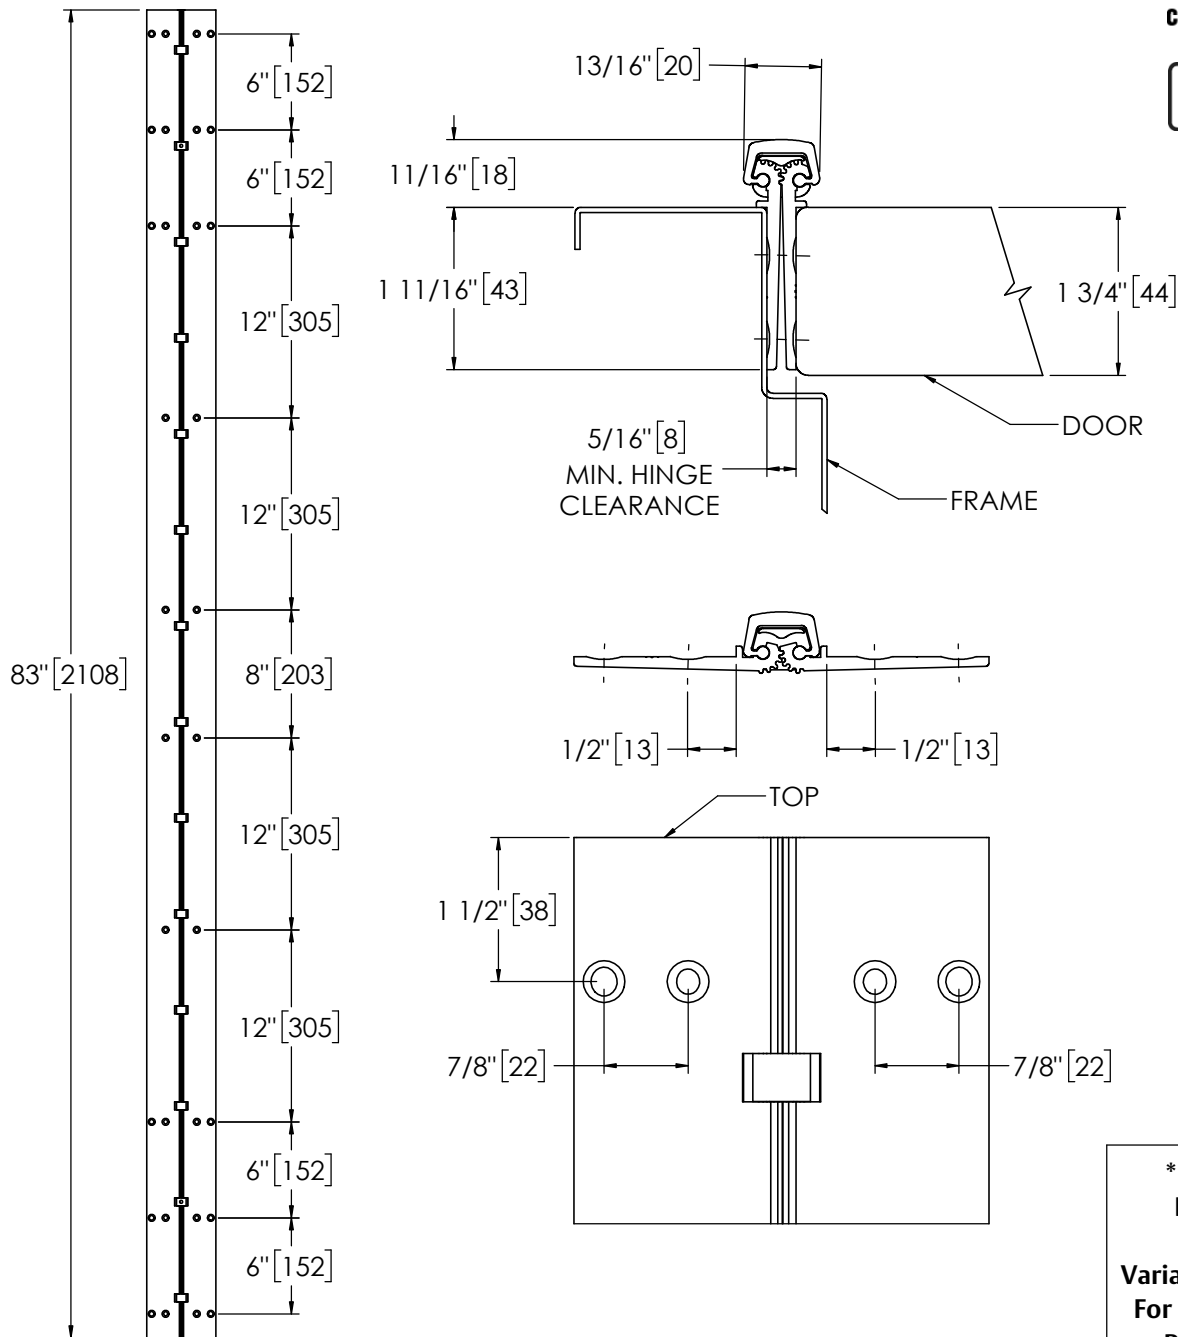

## Pemko 83" FULL MORTISE SHORT LEAF FLUSH

The global leader in  
door opening solutions

**\*\* CAUTION \*\***  
Due to Frame  
Installation  
Variations, Pre-drilling  
For Fasteners IS NOT  
Recommended