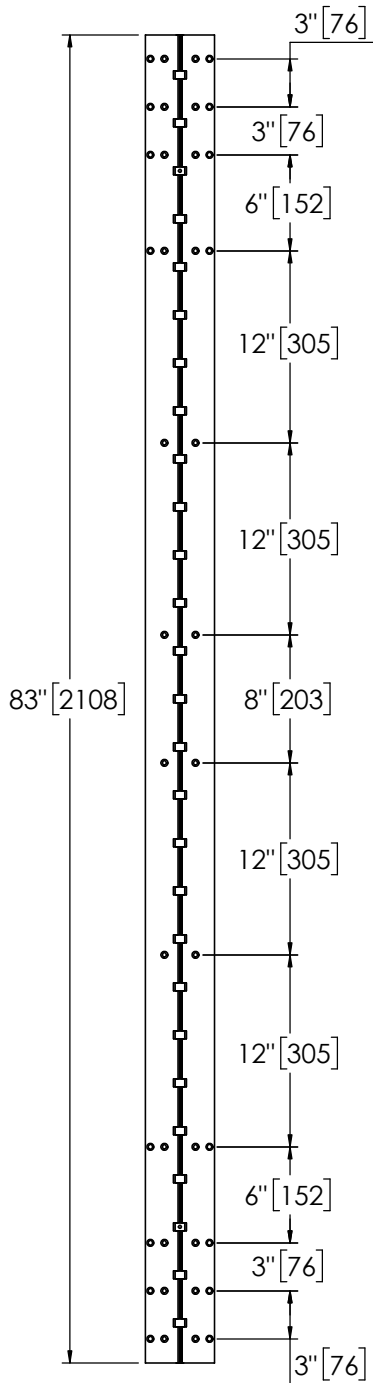

Architectural Door Accessories

ASSA ABLOY

Pemko 83" FULL MORTISE SHORT LEAF INSET HD

The global leader in
door opening solutions

**** CAUTION ****
Due to Frame
Installation
Variations, Pre-drilling
For Fasteners IS NOT
Recommended