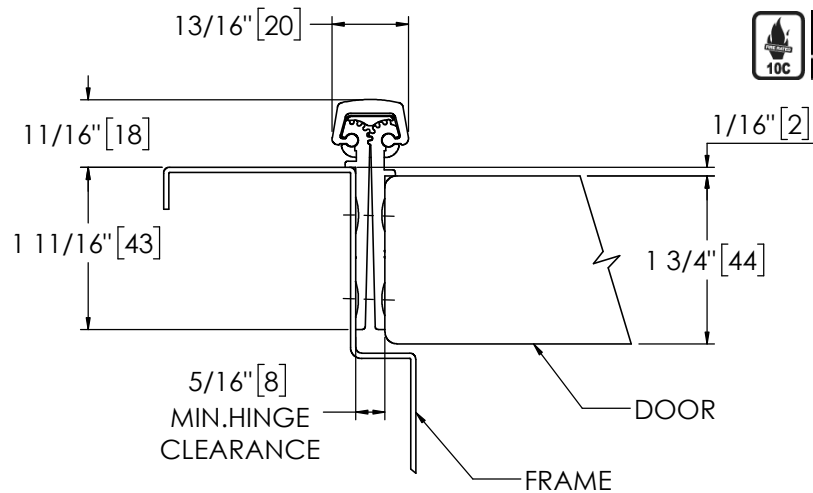

Architectural Door Accessories

ASSA ABLOY

Pemko 83" FULL MORTISE SHORT LEAF INSET HD

The global leader in
door opening solutions

**** CAUTION ****
Due to Frame
Installation
Variations, Pre-drilling
For Fasteners IS NOT
Recommended