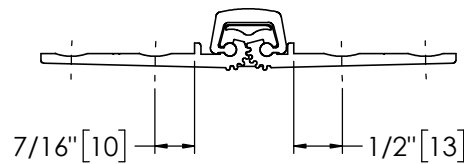

Architectural Door Accessories

ASSA ABLOY

Pemko 83" FULL MORTISE SHORT LEAF INSET HD

The global leader in
door opening solutions

**** CAUTION ****
Due to Frame
Installation
Variations, Pre-drilling
For Fasteners IS NOT
Recommended