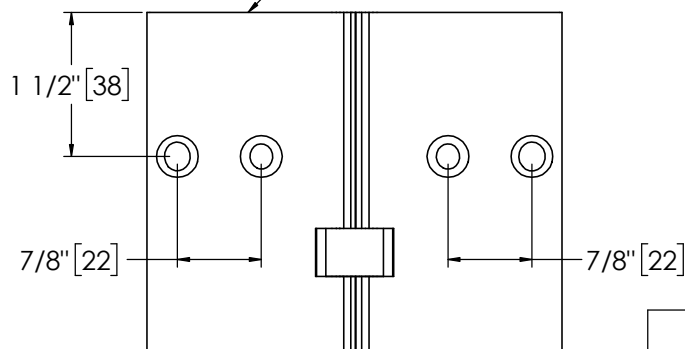

Architectural Door Accessories

ASSA ABLOY

Pemko 83" FULL MORTISE SHORT LEAF INSET HD

The global leader in
door opening solutions

**** CAUTION ****
Due to Frame
Installation
Variations, Pre-drilling
For Fasteners IS NOT
Recommended