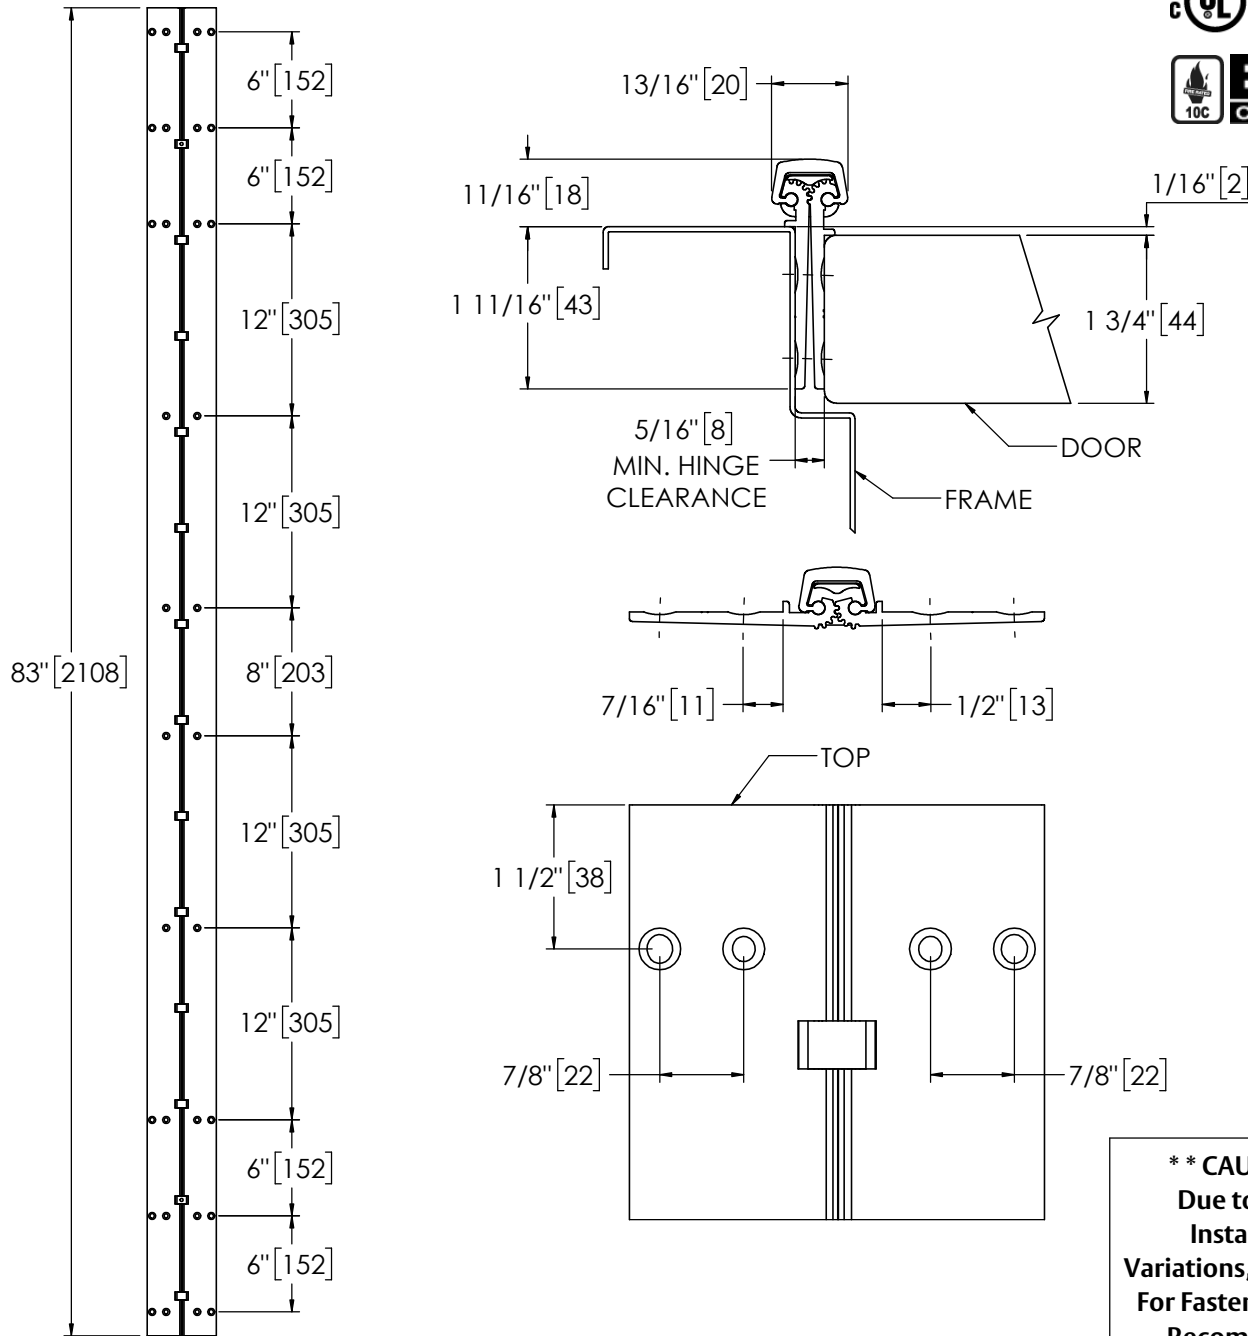

Architectural Door Accessories

ASSA ABLOY

Pemko 83" FULL MORTISE SHORT LEAF INSET

The global leader in
door opening solutions

**** CAUTION ****
Due to Frame
Installation
Variations, Pre-drilling
For Fasteners IS NOT
Recommended