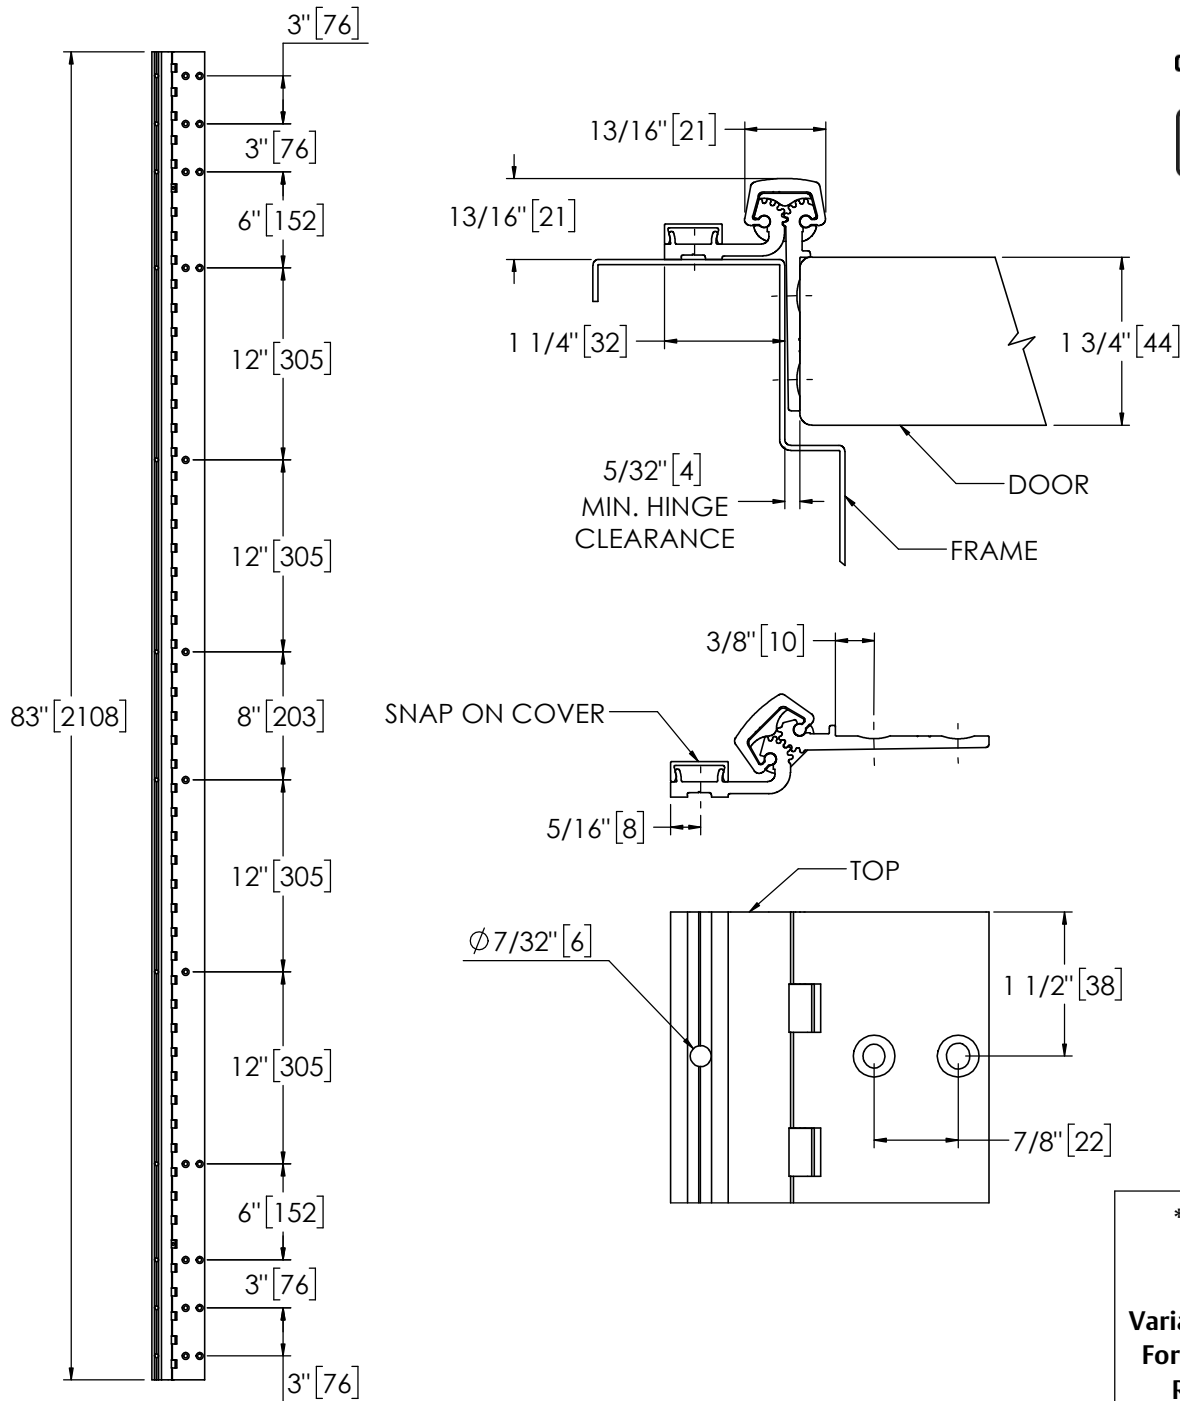

## Pemko 83" HALF MORTISE - 1100 SERIES

The global leader in  
door opening solutions

**\*\* CAUTION \*\***  
Due to Frame  
Installation  
Variations, Pre-drilling  
For Fasteners IS NOT  
Recommended

USA:  
Ventura, CA 93003  
Phone: 800.283.9988