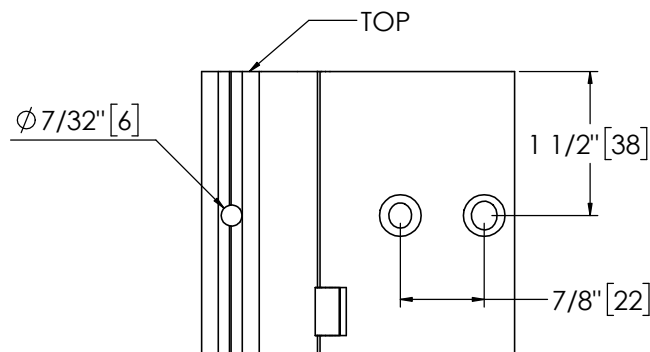

Architectural Door Accessories

ASSA ABLOY

Pemko 83" HALF MORTISE HD

The global leader in
door opening solutions

**** CAUTION ****
Due to Frame
Installation
Variations, Pre-drilling
For Fasteners IS NOT
Recommended