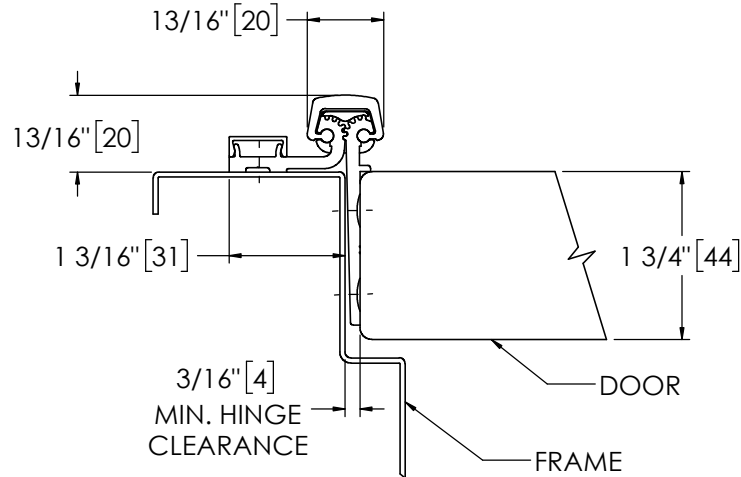

Architectural Door Accessories

ASSA ABLOY

Pemko 83" HALF MORTISE HD

The global leader in
door opening solutions

**** CAUTION ****
Due to Frame
Installation
Variations, Pre-drilling
For Fasteners IS NOT
Recommended