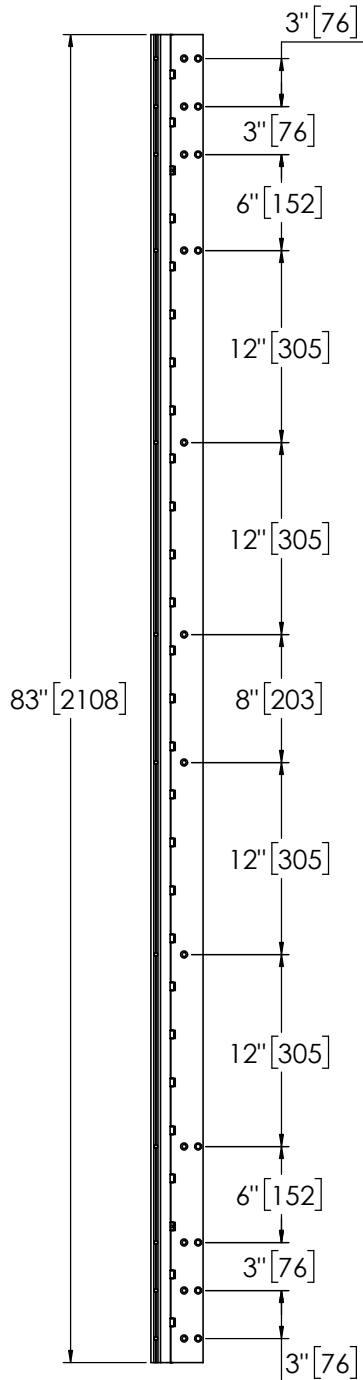

Architectural Door Accessories

ASSA ABLOY

Pemko 83" HALF MORTISE HD

The global leader in
door opening solutions

**** CAUTION ****
Due to Frame
Installation
Variations, Pre-drilling
For Fasteners IS NOT
Recommended