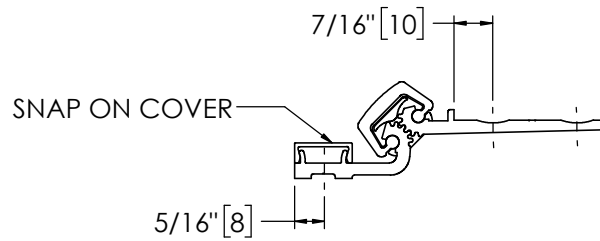

Architectural Door Accessories

ASSA ABLOY

Pemko 83" HALF MORTISE HD

The global leader in
door opening solutions

**** CAUTION ****
Due to Frame
Installation
Variations, Pre-drilling
For Fasteners IS NOT
Recommended