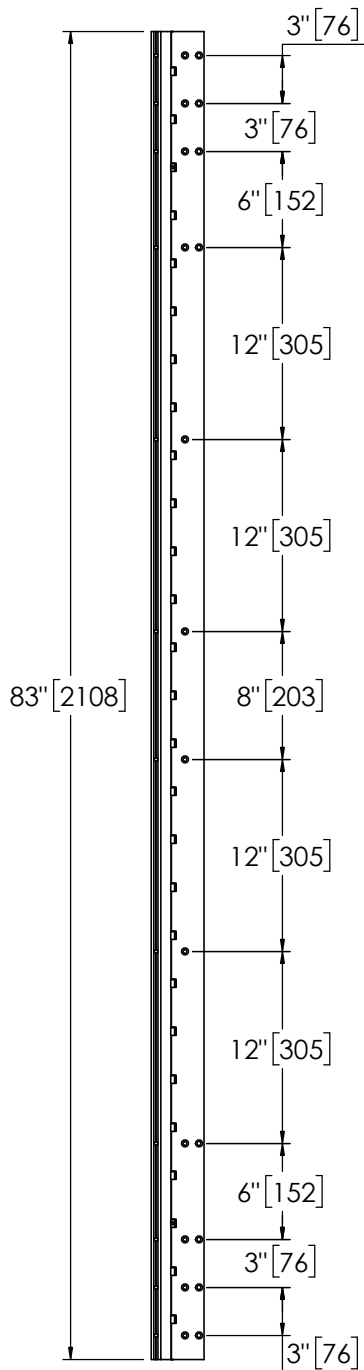

Architectural Door Accessories

ASSA ABLOY

Pemko 83" HALF MORTISE HD

The global leader in
door opening solutions

**** CAUTION ****
Due to Frame
Installation
Variations, Pre-drilling
For Fasteners IS NOT
Recommended