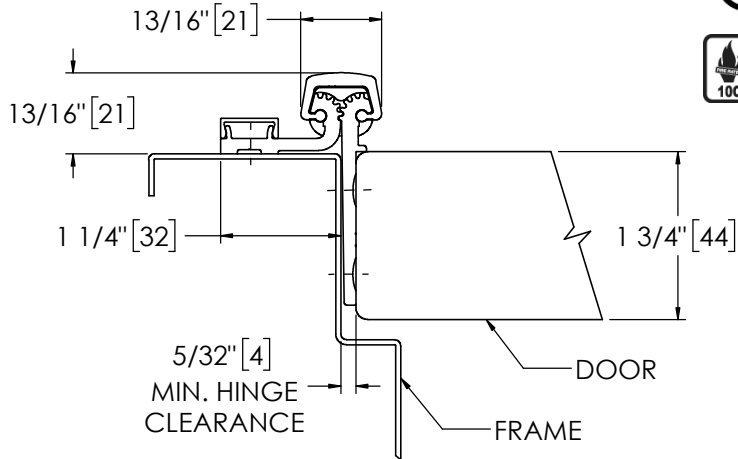

Architectural Door Accessories

ASSA ABLOY

Pemko 83" HALF MORTISE HD

The global leader in
door opening solutions

**** CAUTION ****
Due to Frame
Installation
Variations, Pre-drilling
For Fasteners IS NOT
Recommended