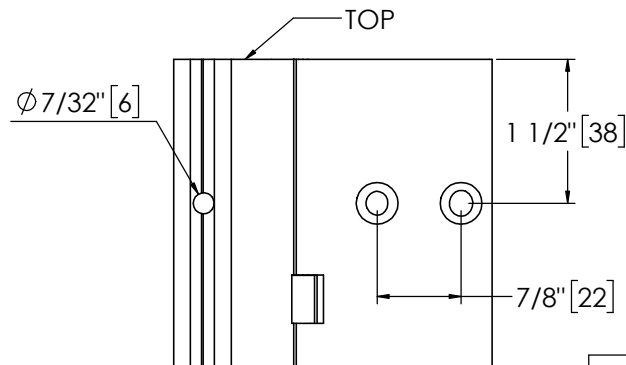

Architectural Door Accessories

ASSA ABLOY

Pemko 83" HALF MORTISE HD

The global leader in
door opening solutions

**** CAUTION ****
Due to Frame
Installation
Variations, Pre-drilling
For Fasteners IS NOT
Recommended