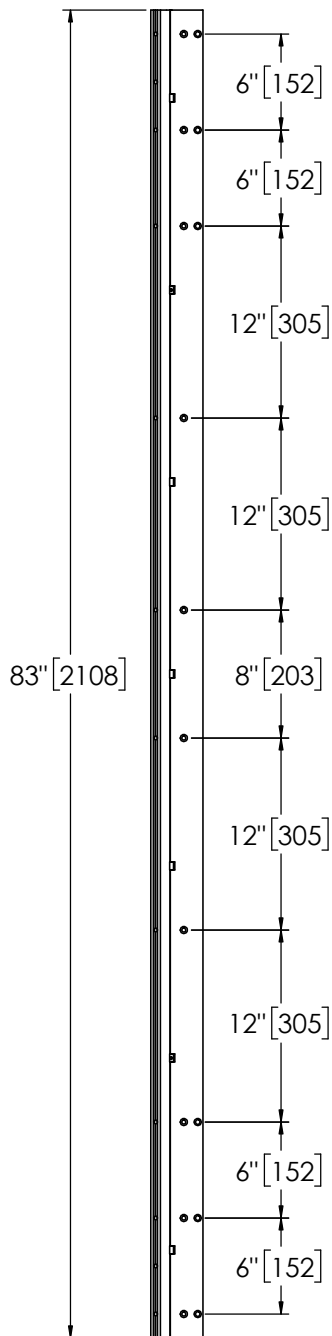

Architectural Door Accessories

ASSA ABLOY

Pemko 83" HALF MORTISE RESIDENTIAL

The global leader in
door opening solutions

**** CAUTION ****
Due to Frame
Installation
Variations, Pre-drilling
For Fasteners IS NOT
Recommended