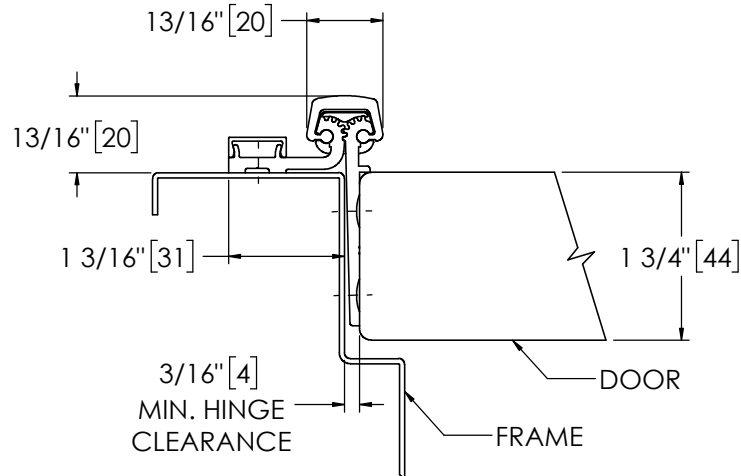

Architectural Door Accessories

ASSA ABLOY

Pemko 83" HALF MORTISE RESIDENTIAL

The global leader in
door opening solutions

**** CAUTION ****
Due to Frame
Installation
Variations, Pre-drilling
For Fasteners IS NOT
Recommended