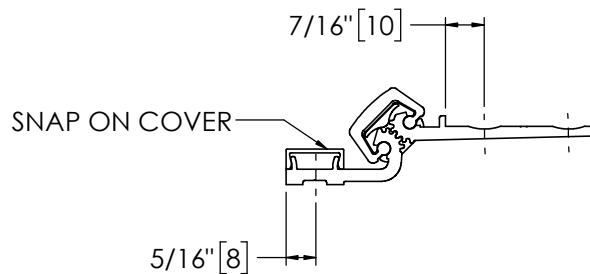

Architectural Door Accessories

ASSA ABLOY

Pemko 83" HALF MORTISE RESIDENTIAL

The global leader in
door opening solutions

**** CAUTION ****
Due to Frame
Installation
Variations, Pre-drilling
For Fasteners IS NOT
Recommended