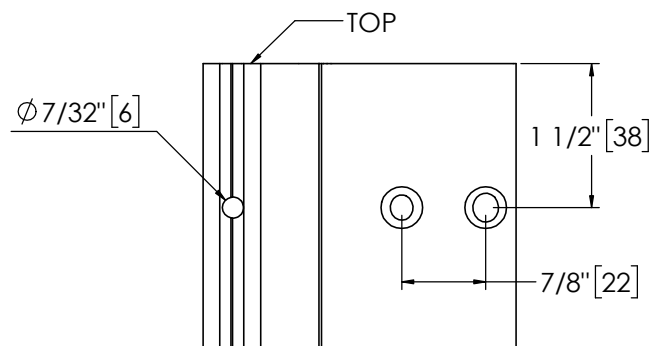

Architectural Door Accessories

ASSA ABLOY

Pemko 83" HALF MORTISE RESIDENTIAL

The global leader in
door opening solutions

**** CAUTION ****
Due to Frame
Installation
Variations, Pre-drilling
For Fasteners IS NOT
Recommended