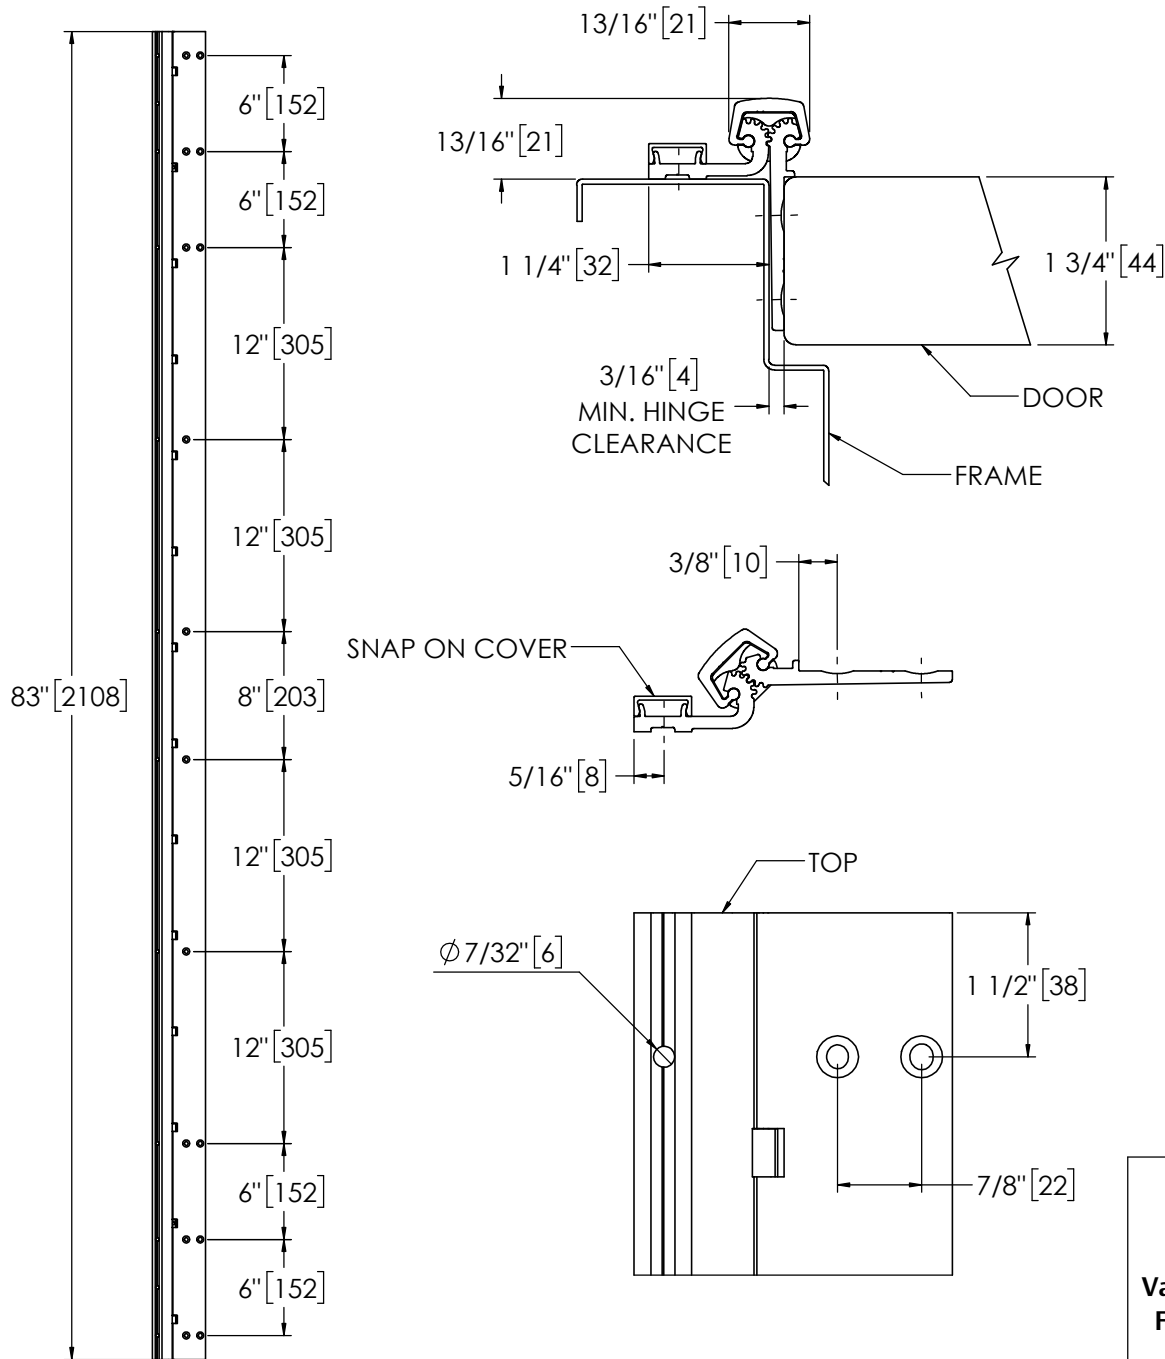

Architectural Door Accessories

ASSA ABLOY

Pemko 83" HALF MORTISE

The global leader in
door opening solutions

**** CAUTION ****
Due to Frame
Installation
Variations, Pre-drilling
For Fasteners IS NOT
Recommended