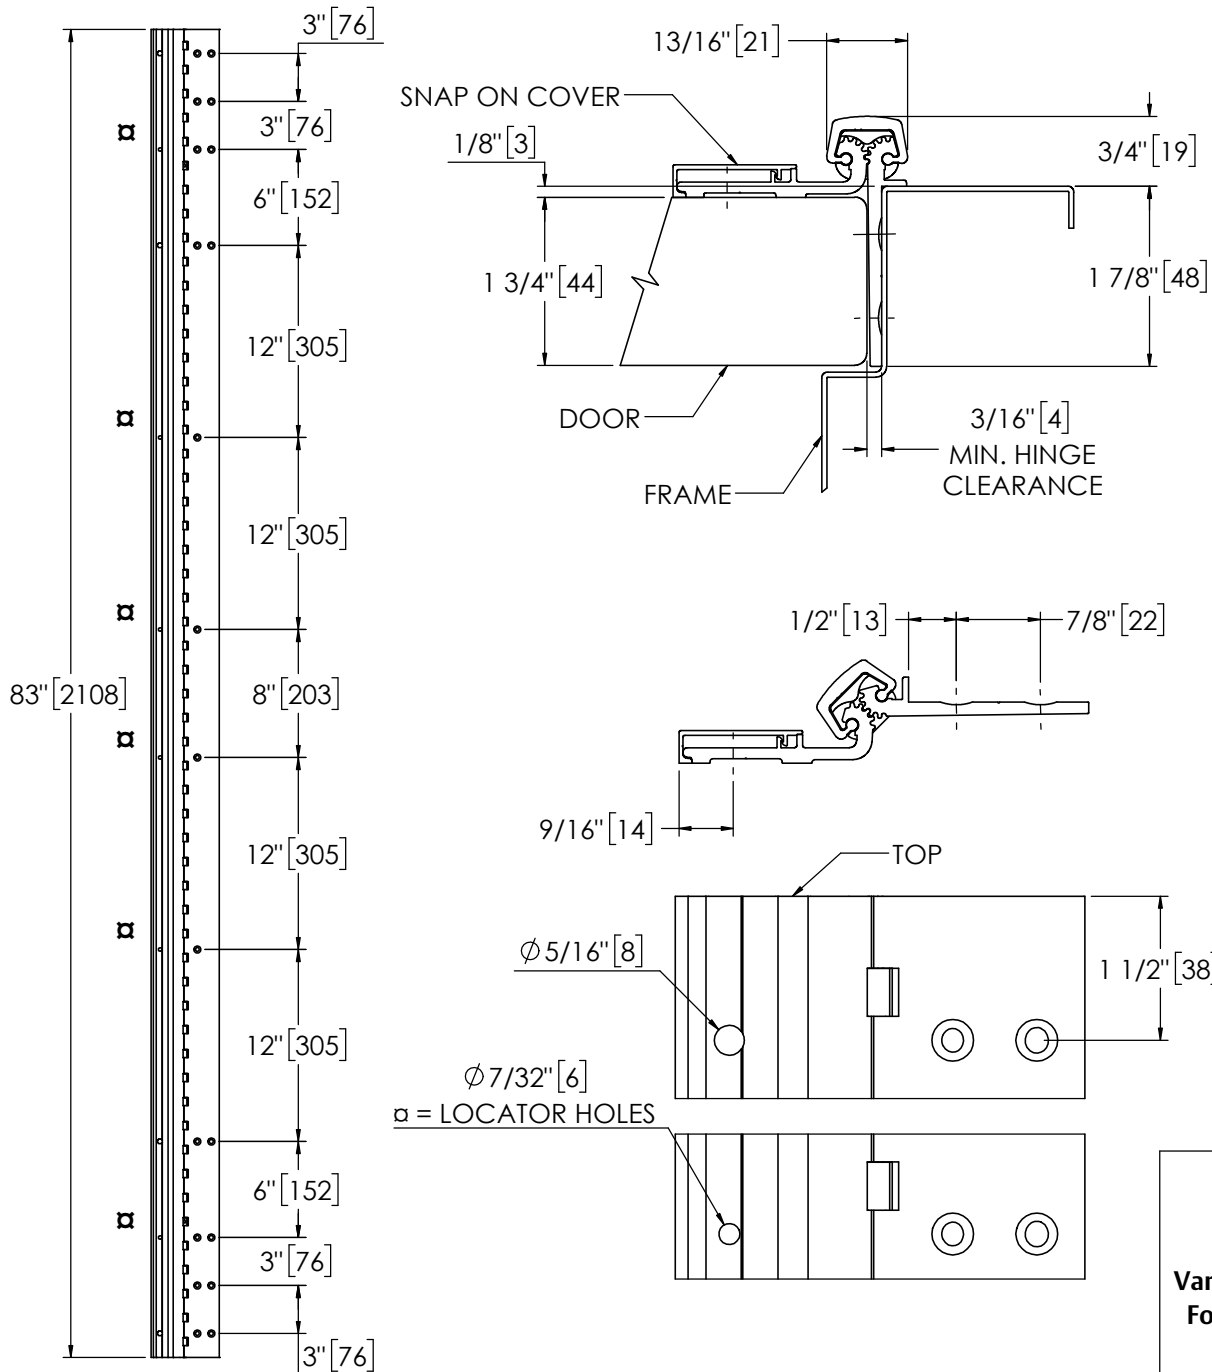

Architectural Door Accessories

ASSA ABLOY

Pemko 83" HALF SURFACE - 1100 SERIES

The global leader in
door opening solutions

**** CAUTION ****
Due to Frame
Installation
Variations, Pre-drilling
For Fasteners IS NOT
Recommended