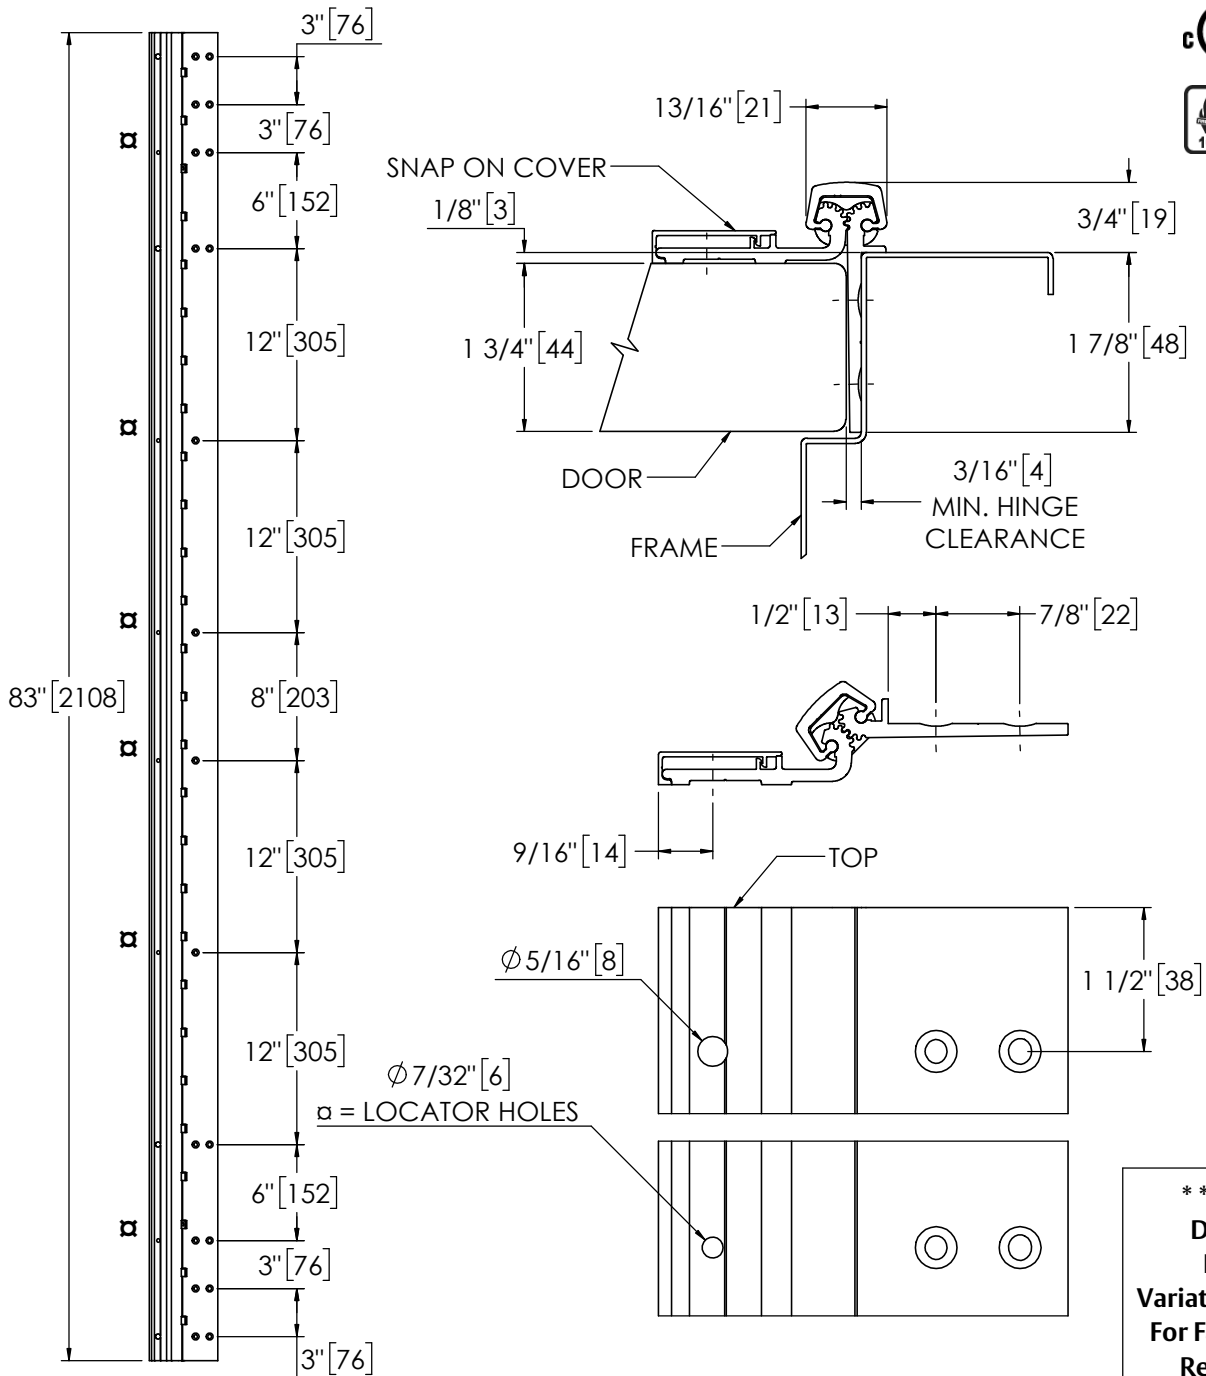

Architectural Door Accessories

ASSA ABLOY

Pemko 83" HALF SURFACE HD

The global leader in
door opening solutions

**** CAUTION ****
Due to Frame
Installation
Variations, Pre-drilling
For Fasteners IS NOT
Recommended