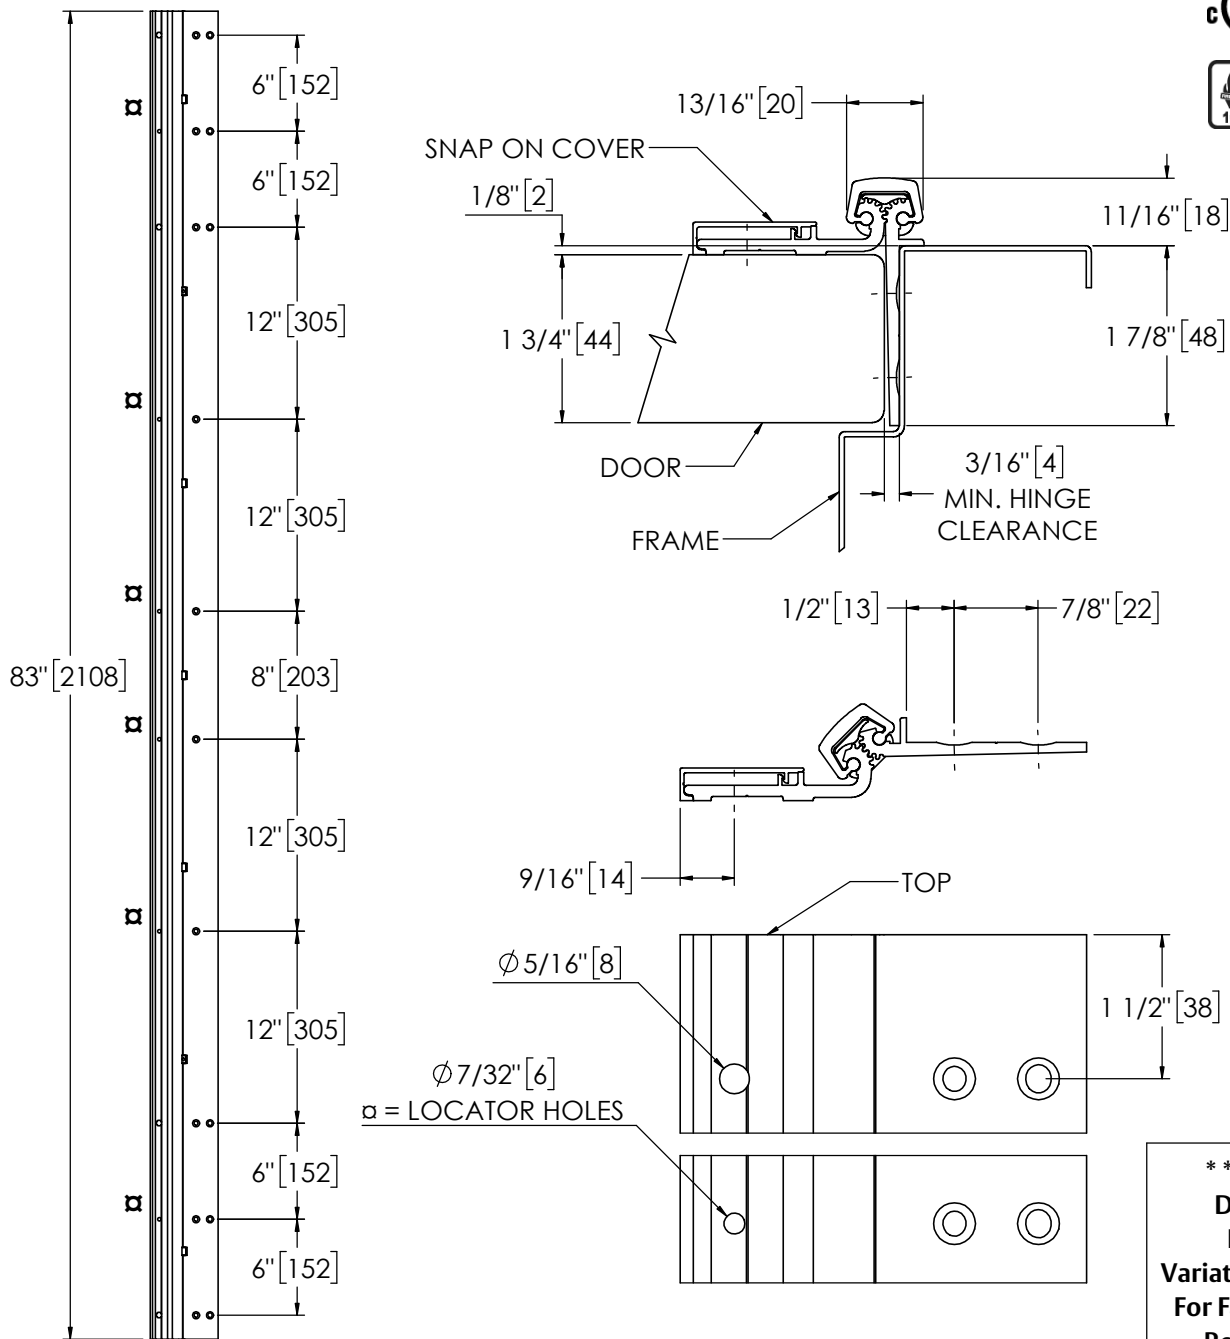

Architectural Door Accessories

ASSA ABLOY

Pemko 83" HALF SURFACE RESIDENTIAL

The global leader in
door opening solutions

**** CAUTION ****
Due to Frame
Installation
Variations, Pre-drilling
For Fasteners IS NOT
Recommended