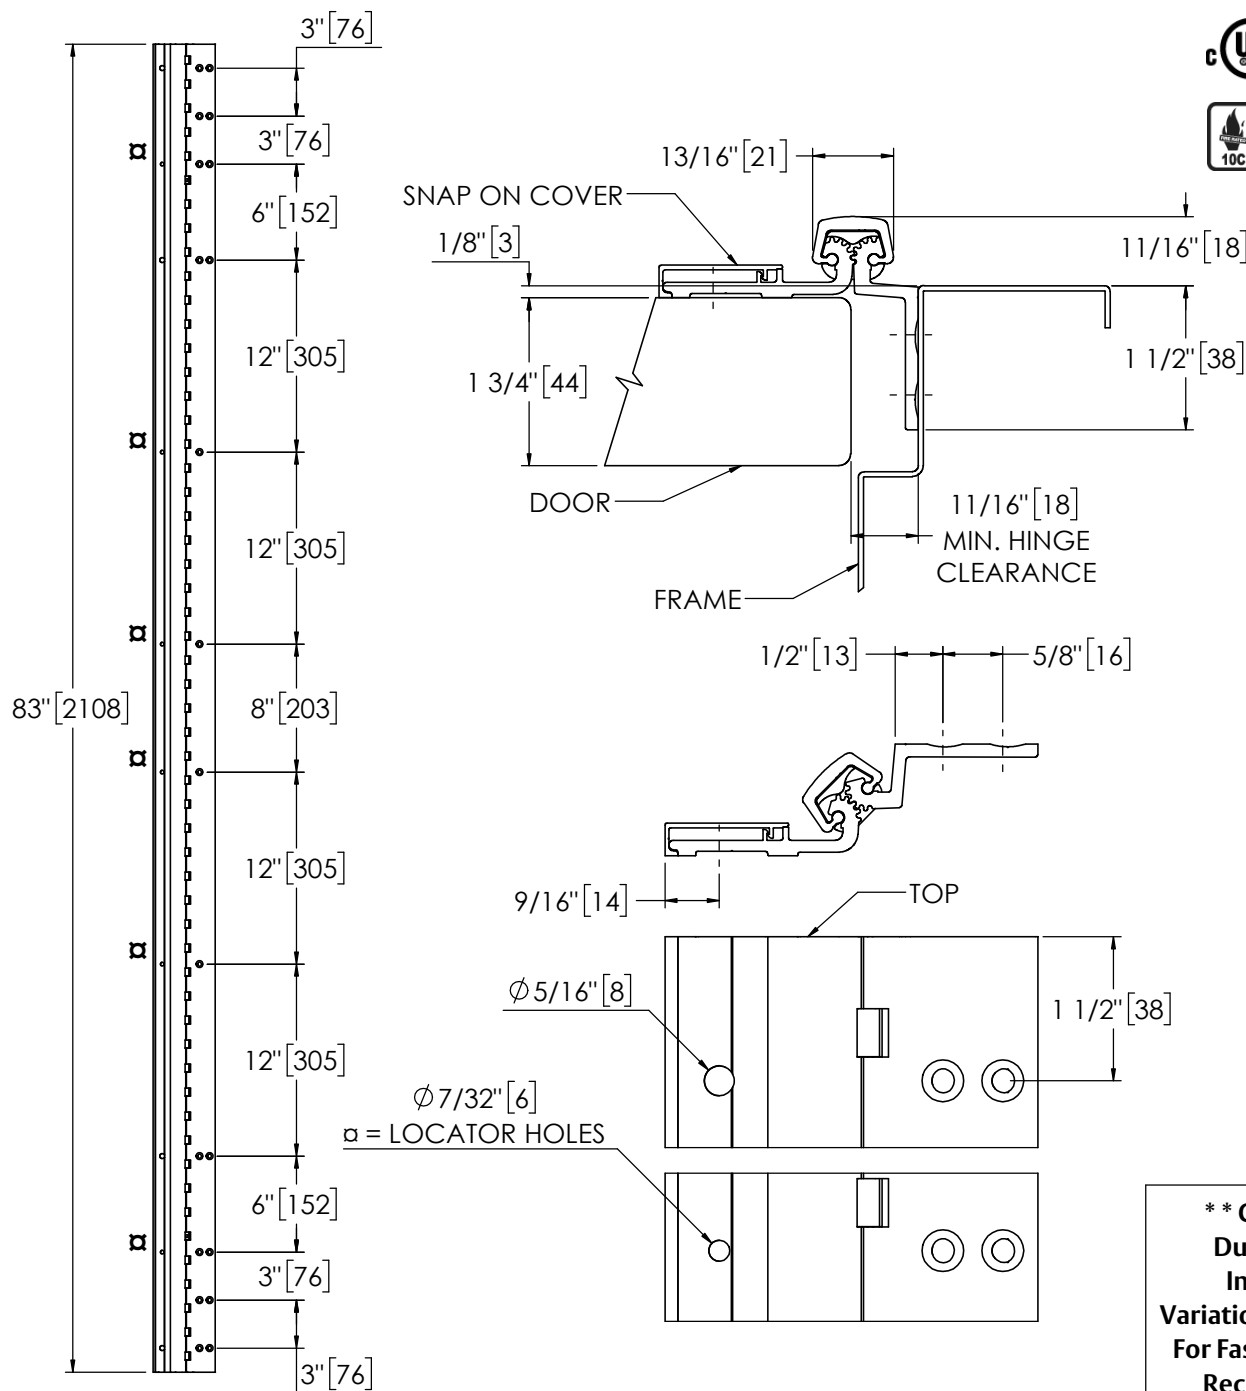

## Pemko 83" HALF SURFACE SAFETY - 1100 SERIES

The global leader in  
door opening solutions

**\*\* CAUTION \*\***  
Due to Frame  
Installation  
Variations, Pre-drilling  
For Fasteners IS NOT  
Recommended