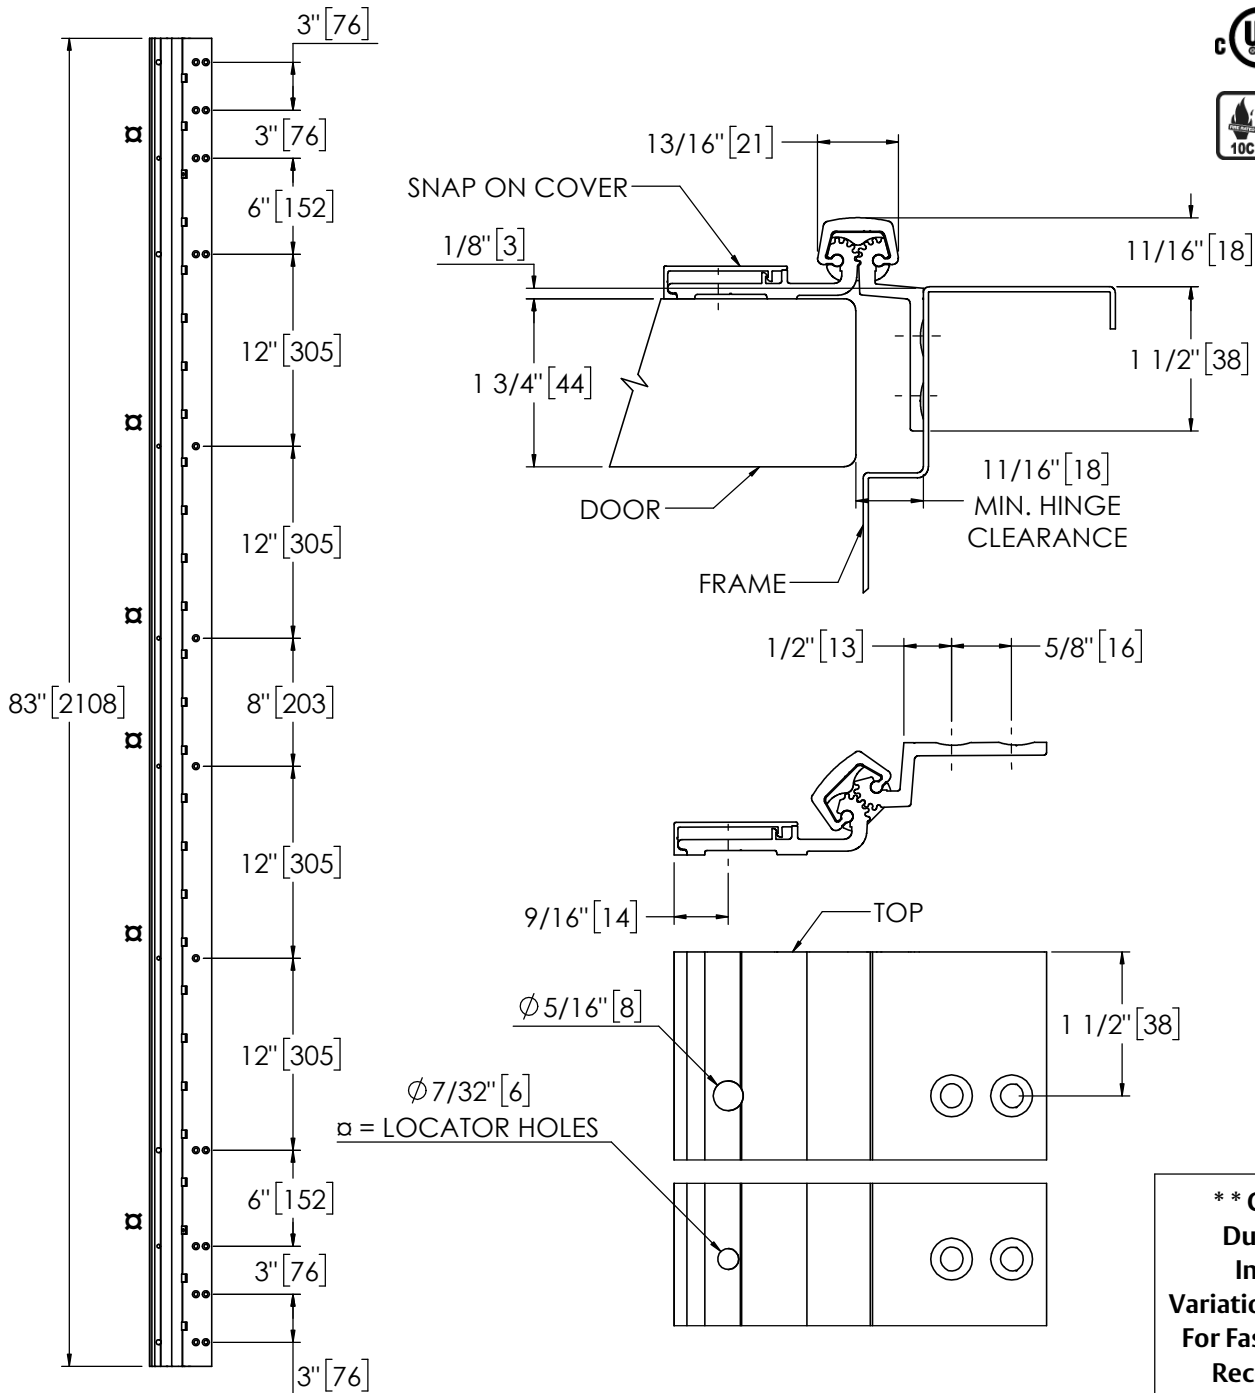

Architectural Door Accessories

ASSA ABLOY

Pemko 83" HALF SURFACE SAFETY HD

The global leader in
door opening solutions

USA:
Ventura, CA 93003
Phone: 800.283.9988

Memphis, TN 38141
Phone: 800.824.3018

Canada:
Vancouver, BC V2T6W3
Phone: 877.535.7888