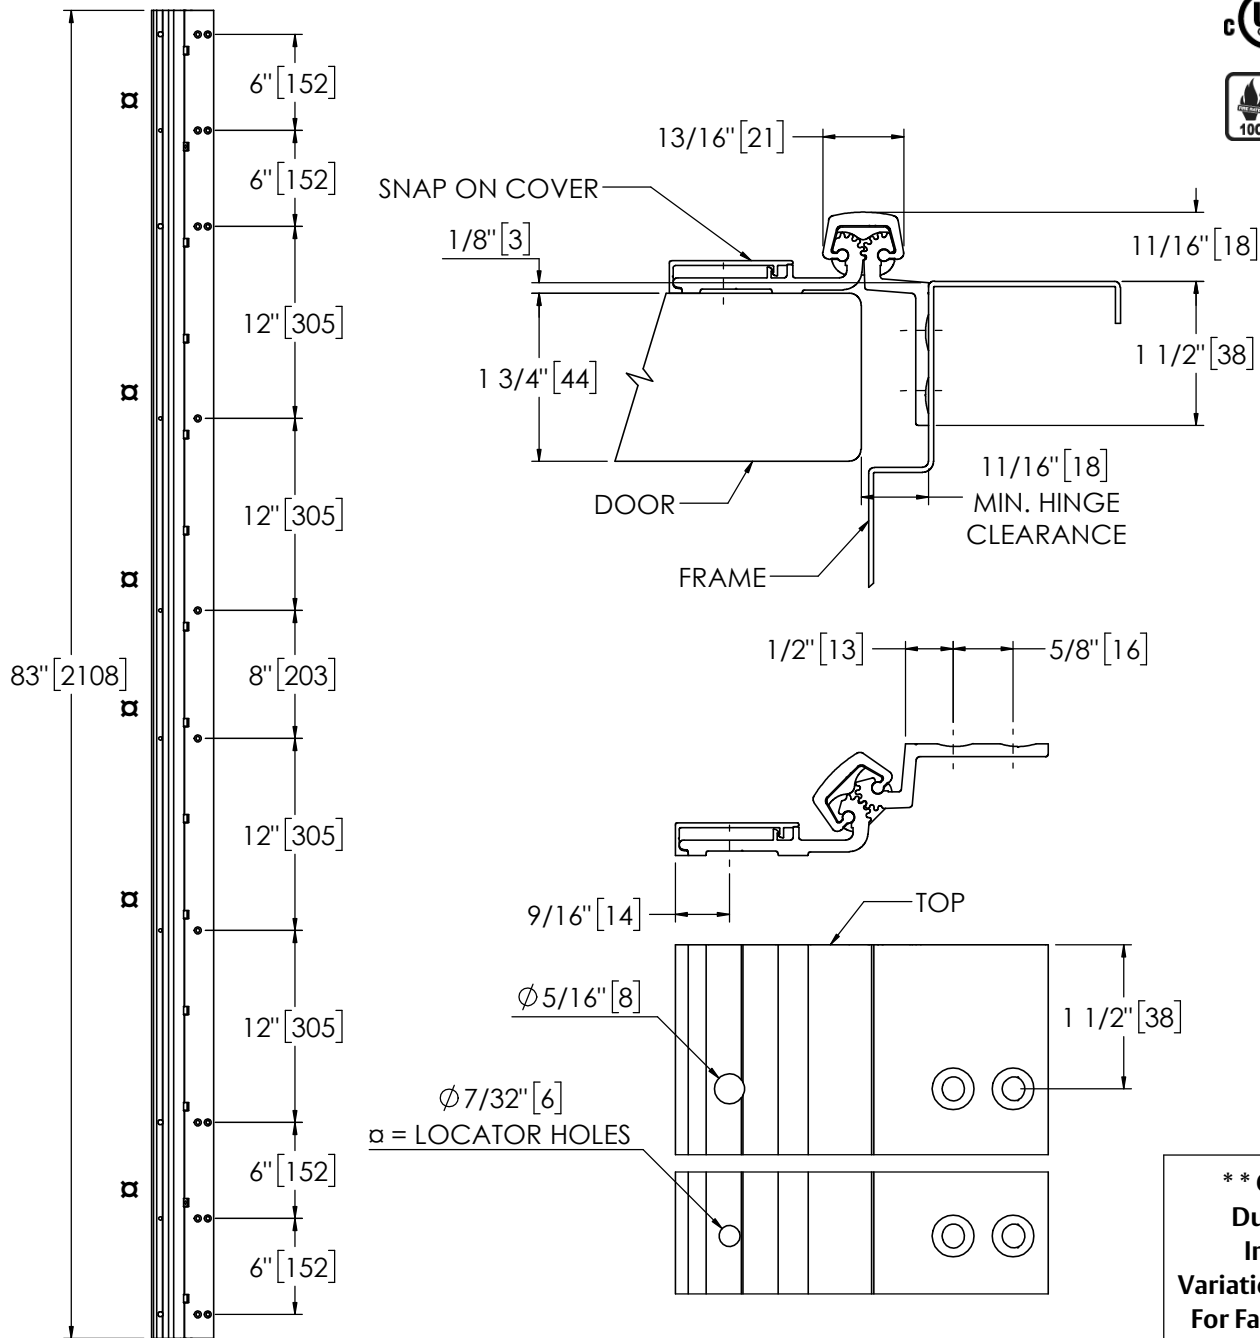

Architectural Door Accessories

ASSA ABLOY

Pemko 83" HALF SURFACE SAFETY

The global leader in
door opening solutions

**** CAUTION ****
Due to Frame
Installation
Variations, Pre-drilling
For Fasteners IS NOT
Recommended