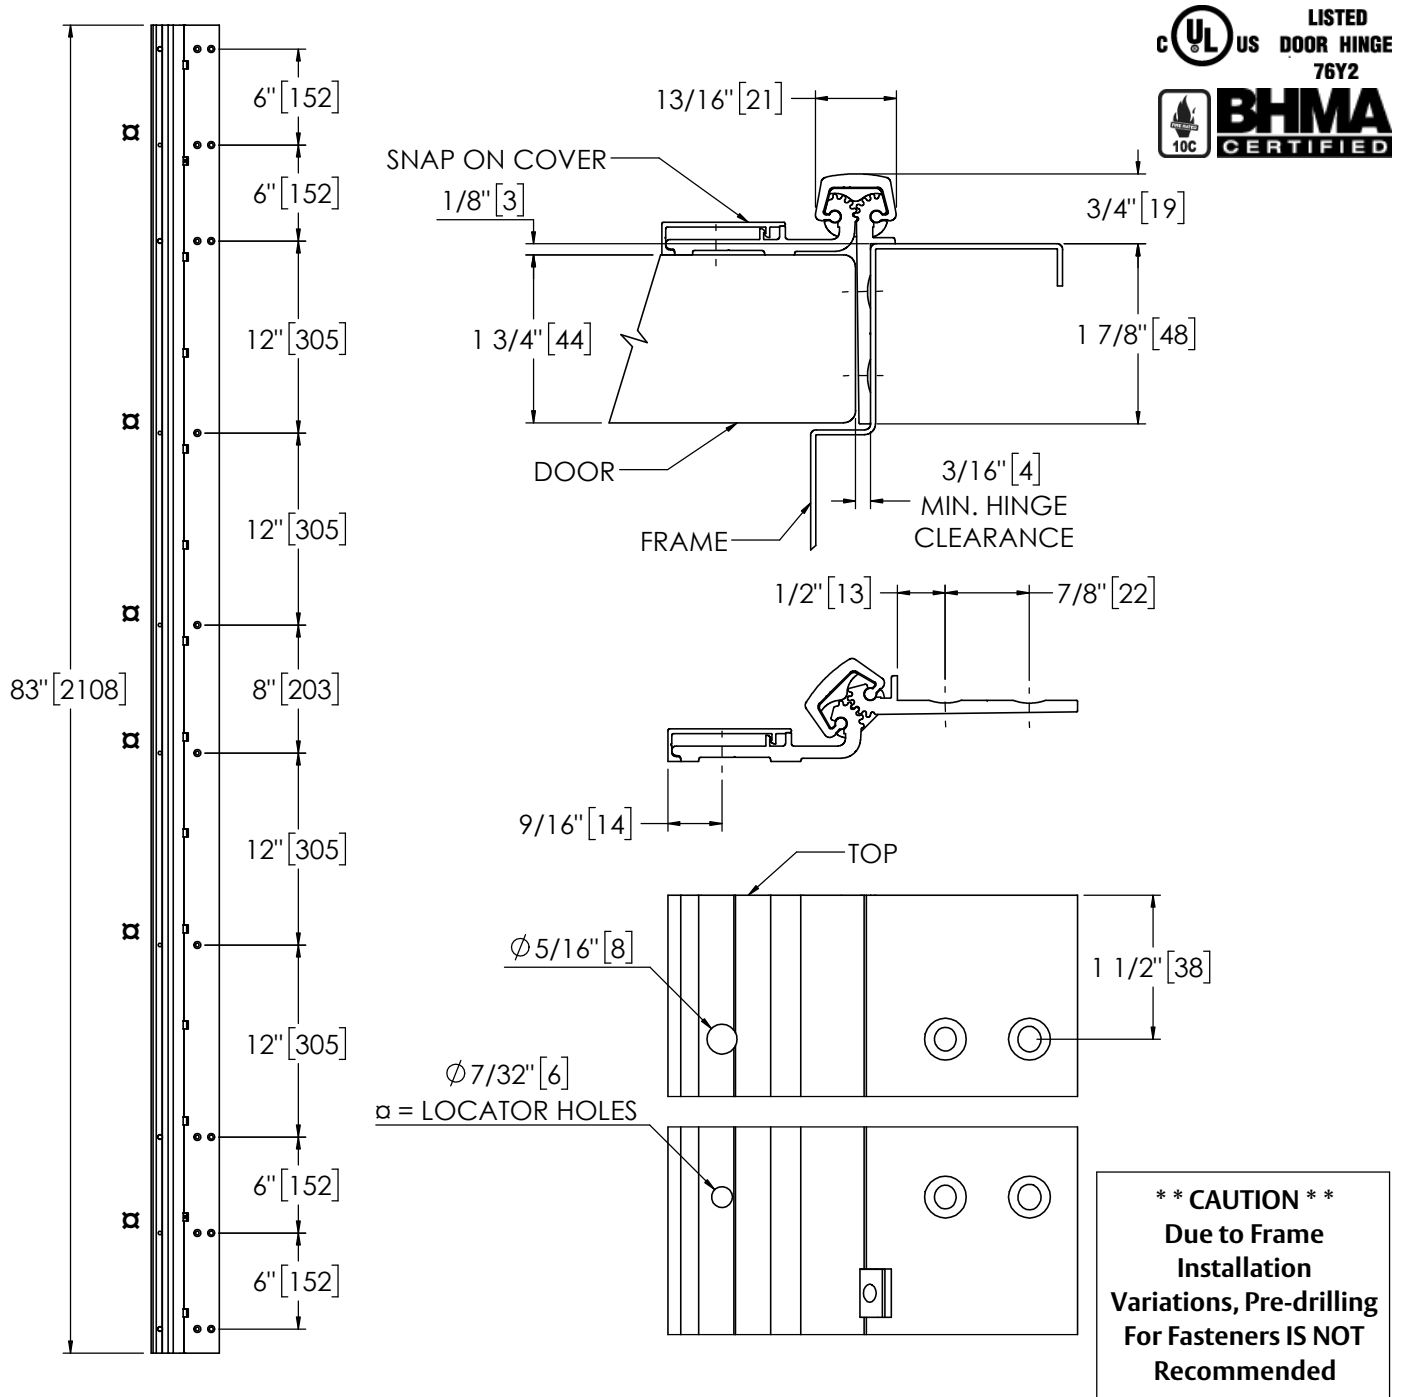

Architectural Door Accessories

ASSA ABLOY

Pemko 83" HALF SURFACE

The global leader in
door opening solutions

USA:
Ventura, CA 93003
Phone: 800.283.9988

Memphis, TN 38141
Phone: 800.824.3018

Canada:
Vancouver, BC V2T6W3
Phone: 877.535.7888