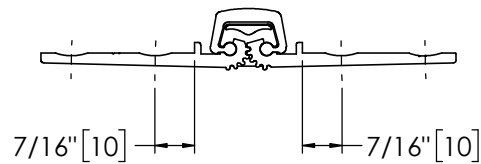

Architectural Door Accessories

ASSA ABLOY

Pemko 83" KAWNEER FULL MORTISE HD

The global leader in
door opening solutions

**** CAUTION ****
Due to Frame
Installation
Variations, Pre-drilling
For Fasteners IS NOT
Recommended