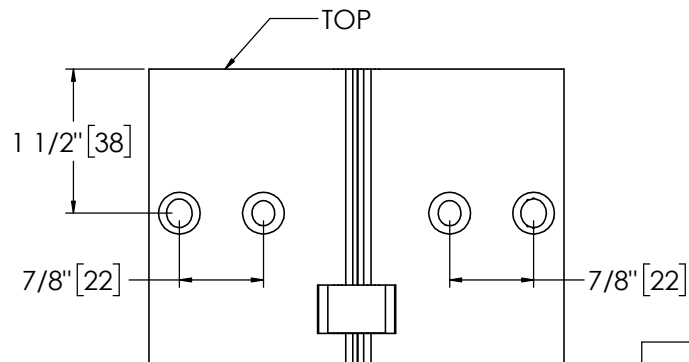

Architectural Door Accessories

ASSA ABLOY

Pemko 83" KAWNEER FULL MORTISE HD

The global leader in
door opening solutions

**** CAUTION ****
Due to Frame
Installation
Variations, Pre-drilling
For Fasteners IS NOT
Recommended