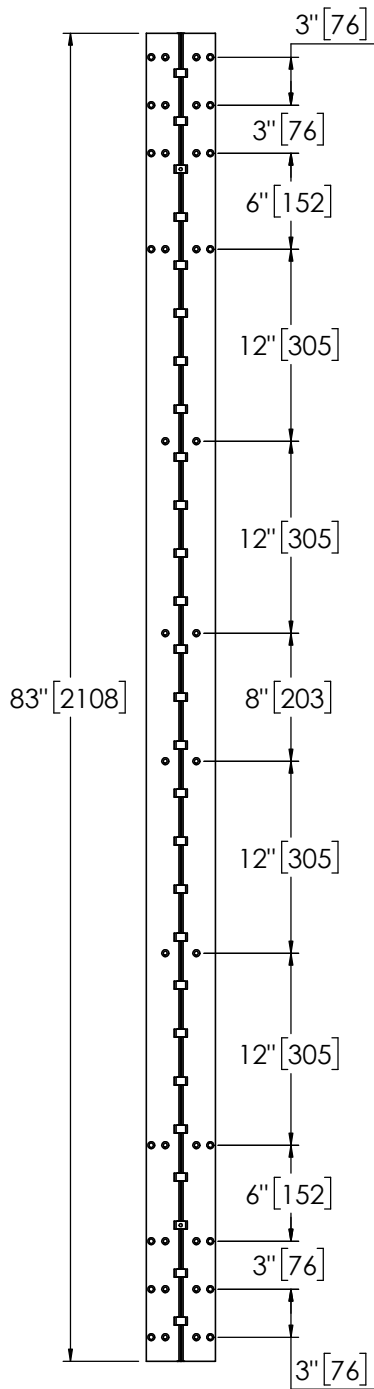

Architectural Door Accessories

ASSA ABLOY

Pemko 83" KAWNEER FULL MORTISE HD

The global leader in
door opening solutions

**** CAUTION ****
Due to Frame
Installation
Variations, Pre-drilling
For Fasteners IS NOT
Recommended

USA:
Ventura, CA 93003
Phone: 800.283.9988

Memphis, TN 38141
Phone: 800.824.3018

Canada:
Vancouver, BC V2T6W3
Phone: 877.535.7888

Toronto, ON L4K4T9
Phone: 877.535.7888
T - 517 - K_FM83HD
REV 1 - 02/19