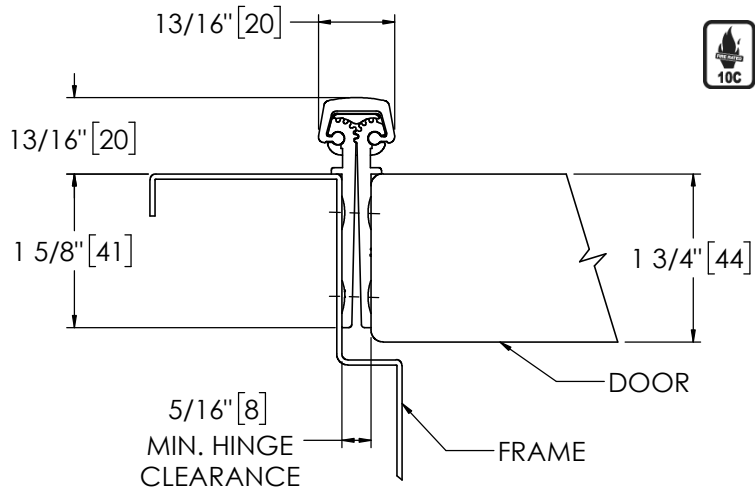

Architectural Door Accessories

ASSA ABLOY

Pemko 83" KAWNEER FULL MORTISE HD

The global leader in
door opening solutions

**** CAUTION ****
Due to Frame
Installation
Variations, Pre-drilling
For Fasteners IS NOT
Recommended