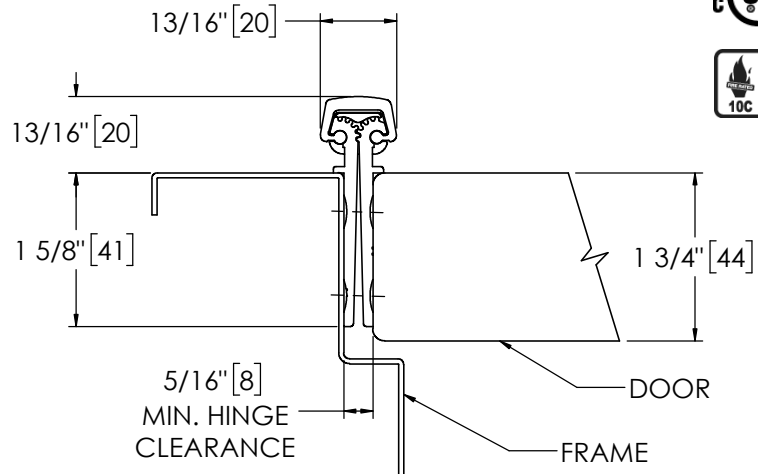

## Pemko 83" KAWNEER FULL MORTISE RESIDENTIAL

The global leader in  
door opening solutions

**\*\* CAUTION \*\***  
Due to Frame  
Installation  
Variations, Pre-drilling  
For Fasteners IS NOT  
Recommended