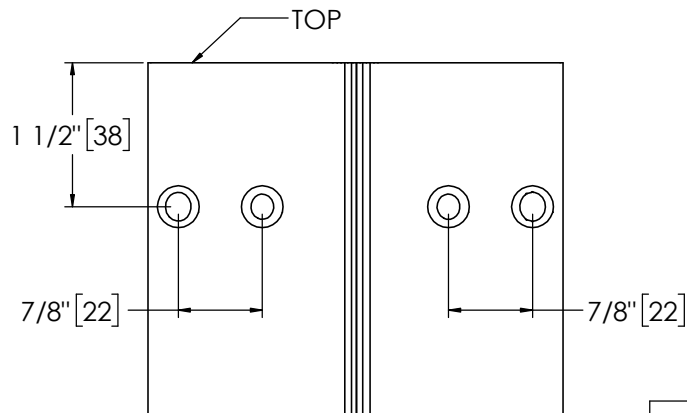

## Pemko 83" KAWNEER FULL MORTISE RESIDENTIAL

The global leader in  
door opening solutions

**\*\* CAUTION \*\***  
Due to Frame  
Installation  
Variations, Pre-drilling  
For Fasteners IS NOT  
Recommended