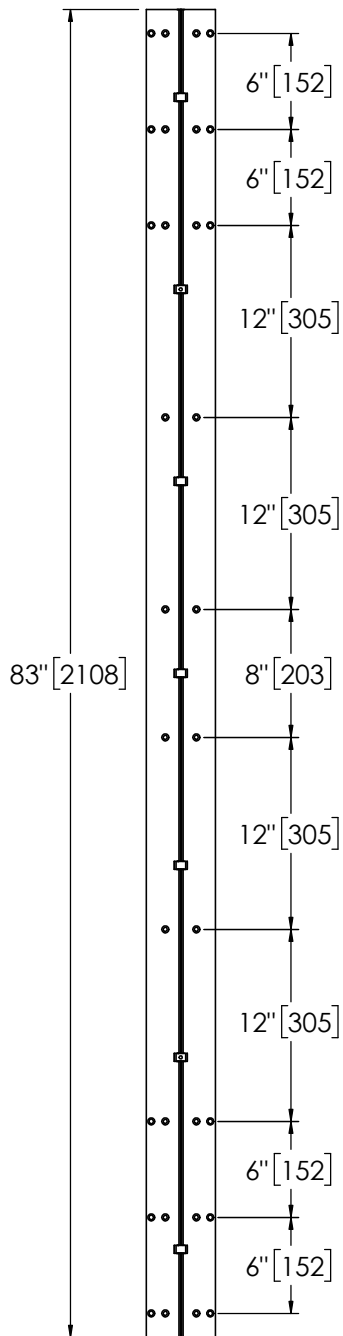

# Architectural Door Accessories

**ASSA ABLOY**

## Pemko 83" KAWNEER FULL MORTISE RESIDENTIAL

The global leader in  
door opening solutions

**\*\* CAUTION \*\***  
Due to Frame  
Installation  
Variations, Pre-drilling  
For Fasteners IS NOT  
Recommended