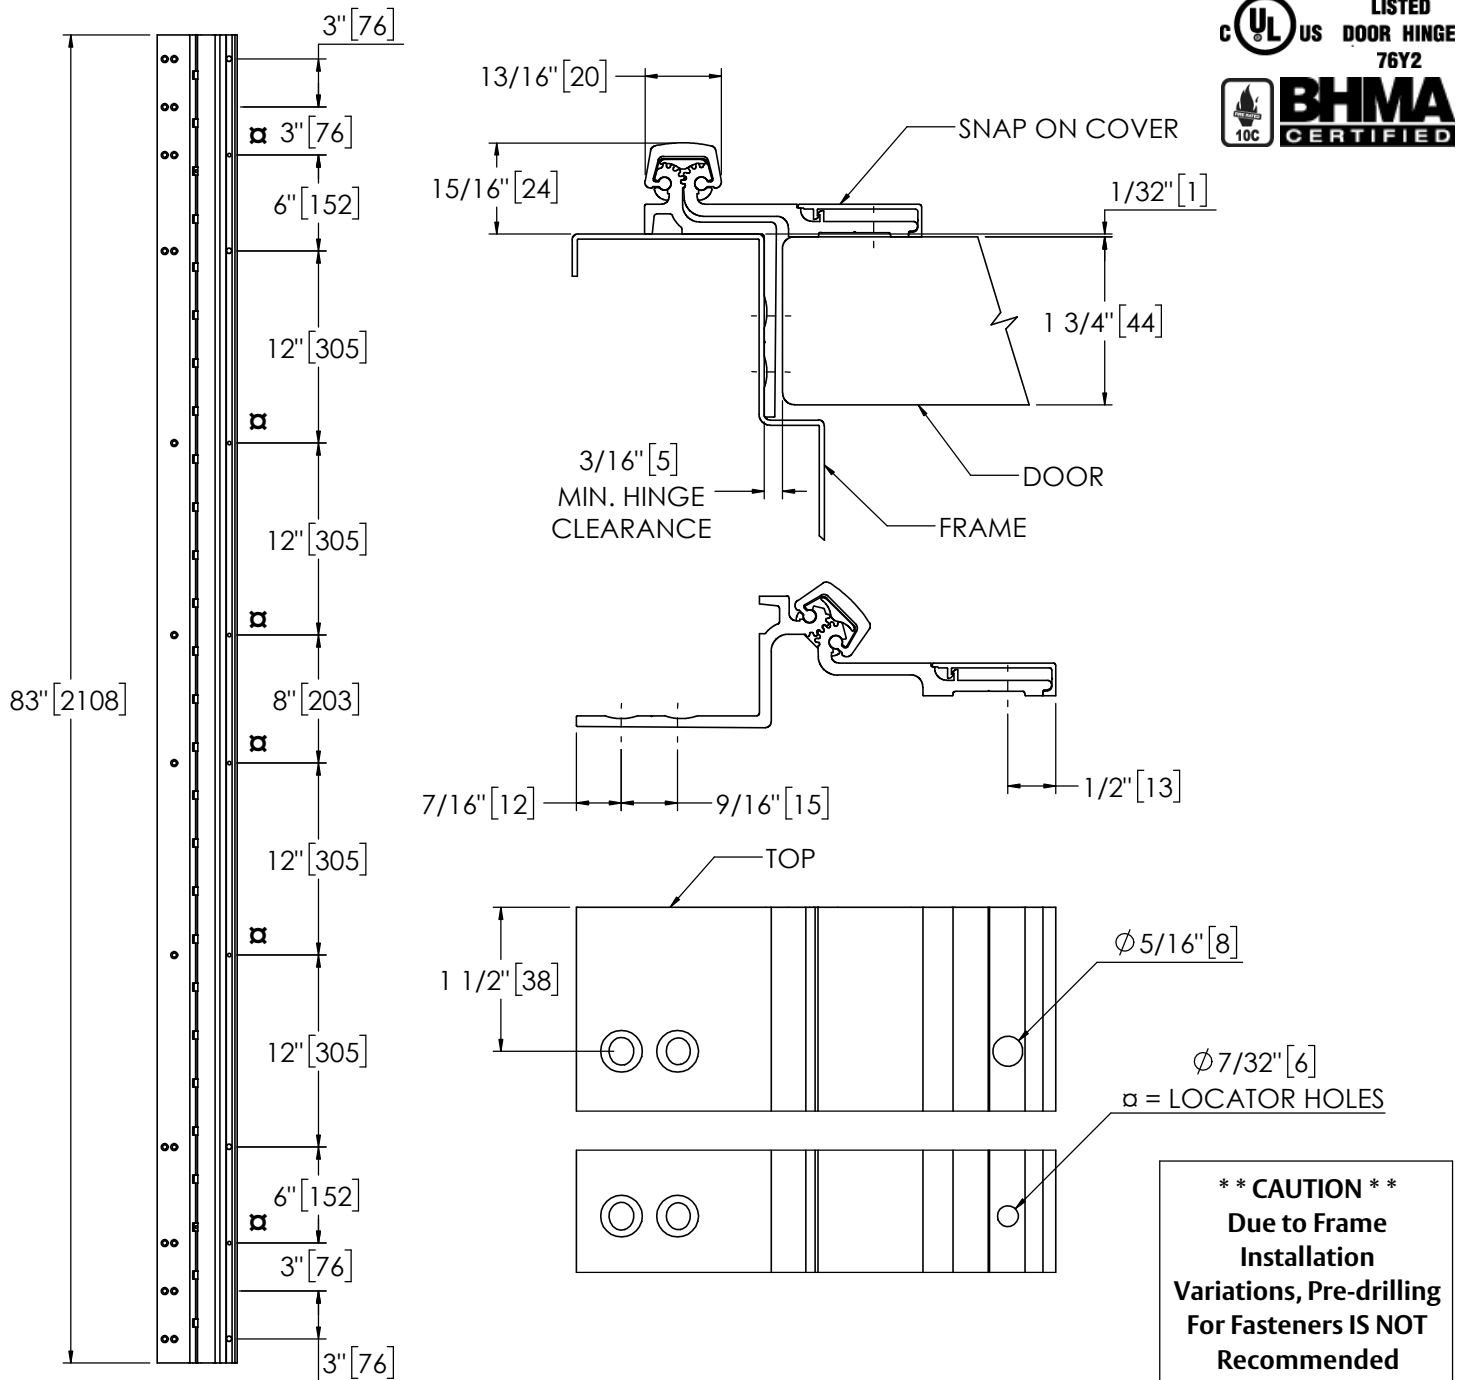

## Pemko 83" OFFSET HALF SURFACE HD

The global leader in  
door opening solutions

USA:  
Ventura, CA 93003  
Phone: 800.283.9988

Memphis, TN 38141  
Phone: 800.824.3018

Canada:  
Vancouver, BC V2T6W3  
Phone: 877.535.7888