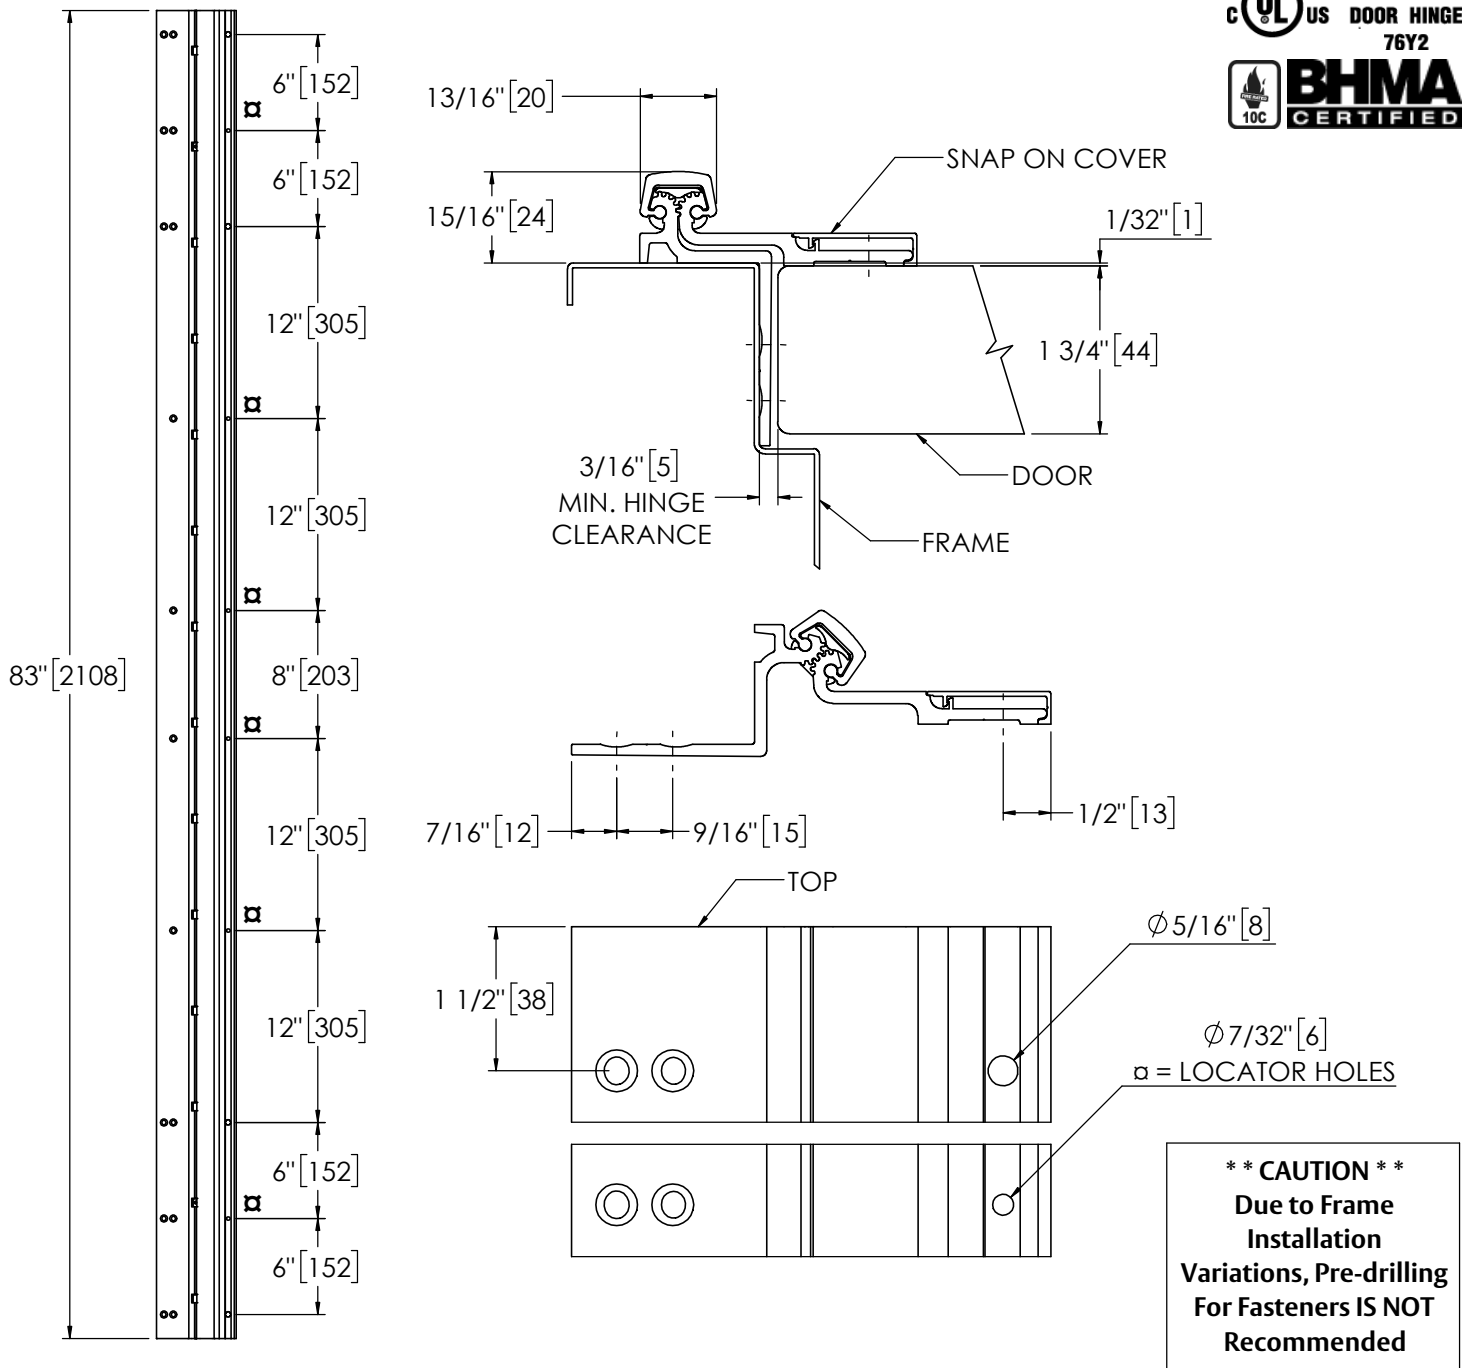

Architectural Door Accessories

ASSA ABLOY

Pemko 83" OFFSET HALF SURFACE

The global leader in
door opening solutions

USA:
Ventura, CA 93003
Phone: 800.283.9988

Memphis, TN 38141
Phone: 800.824.3018

Canada:
Vancouver, BC V2T6W3
Phone: 877.535.7888