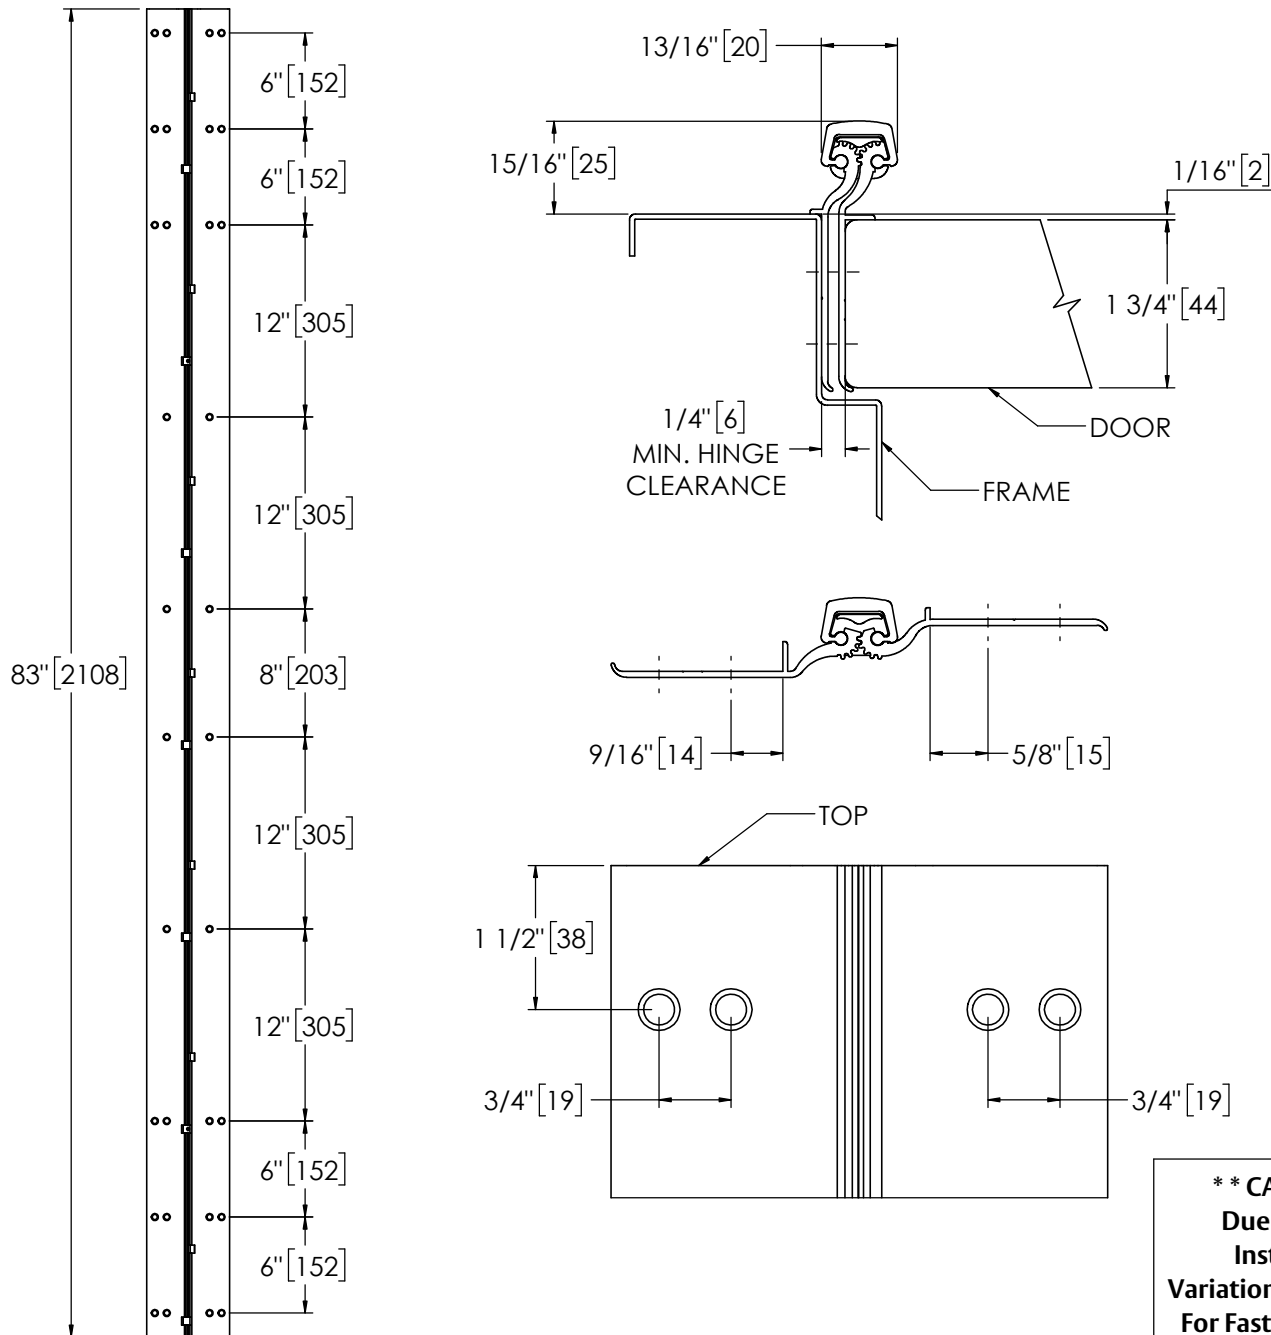

## Pemko 83" RESIDENTIAL 1-3/4" DOOR RESIDENTIAL

The global leader in  
door opening solutions

**\*\* CAUTION \*\***  
Due to Frame  
Installation  
Variations, Pre-drilling  
For Fasteners IS NOT  
Recommended