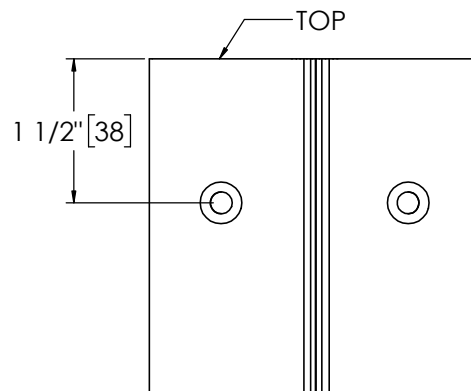

Architectural Door Accessories

ASSA ABLOY

Pemko 83" RESIDENTIAL 1-3/8" DOOR RESIDENTIAL

The global leader in
door opening solutions

**** CAUTION ****
Due to Frame
Installation
Variations, Pre-drilling
For Fasteners IS NOT
Recommended