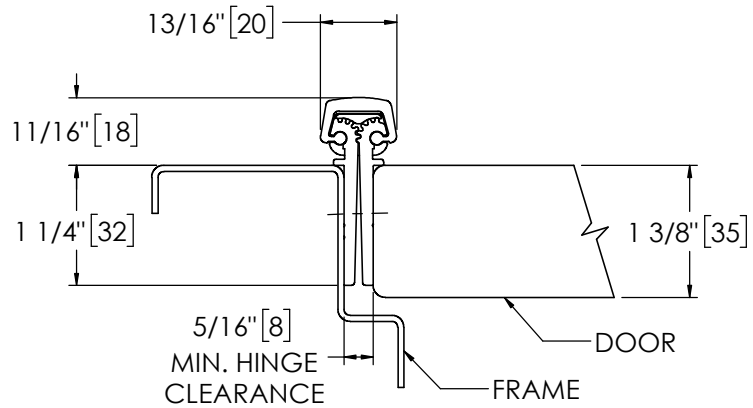

Architectural Door Accessories

ASSA ABLOY

Pemko 83" RESIDENTIAL 1-3/8" DOOR RESIDENTIAL

The global leader in
door opening solutions

**** CAUTION ****
Due to Frame
Installation
Variations, Pre-drilling
For Fasteners IS NOT
Recommended