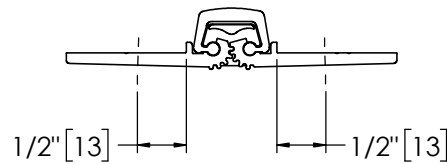

Architectural Door Accessories

ASSA ABLOY

Pemko 83" RESIDENTIAL 1-3/8" DOOR RESIDENTIAL

The global leader in
door opening solutions

**** CAUTION ****
Due to Frame
Installation
Variations, Pre-drilling
For Fasteners IS NOT
Recommended