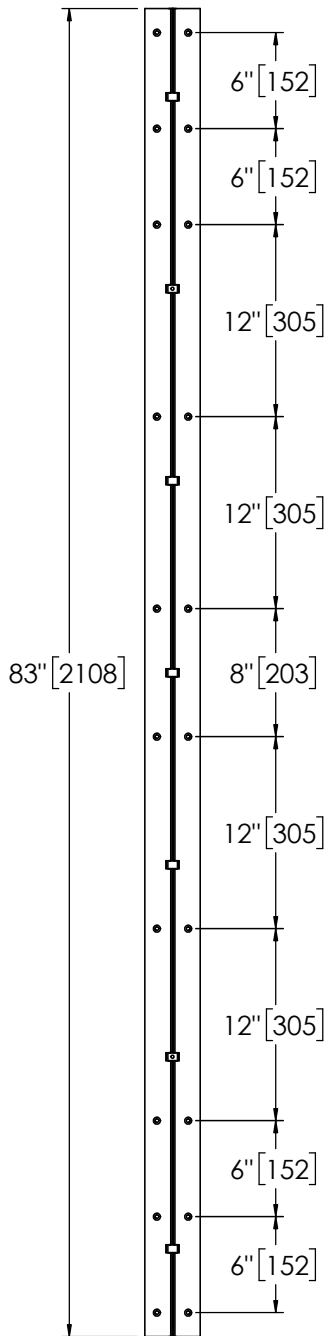

Architectural Door Accessories

ASSA ABLOY

Pemko 83" RESIDENTIAL 1-3/8" DOOR RESIDENTIAL

The global leader in
door opening solutions

**** CAUTION ****
Due to Frame
Installation
Variations, Pre-drilling
For Fasteners IS NOT
Recommended

USA:
Ventura, CA 93003
Phone: 800.283.9988

Memphis, TN 38141
Phone: 800.824.3018

Canada:
Vancouver, BC V2T6W3
Phone: 877.535.7888

Toronto, ON L4K4T9
Phone: 877.535.7888